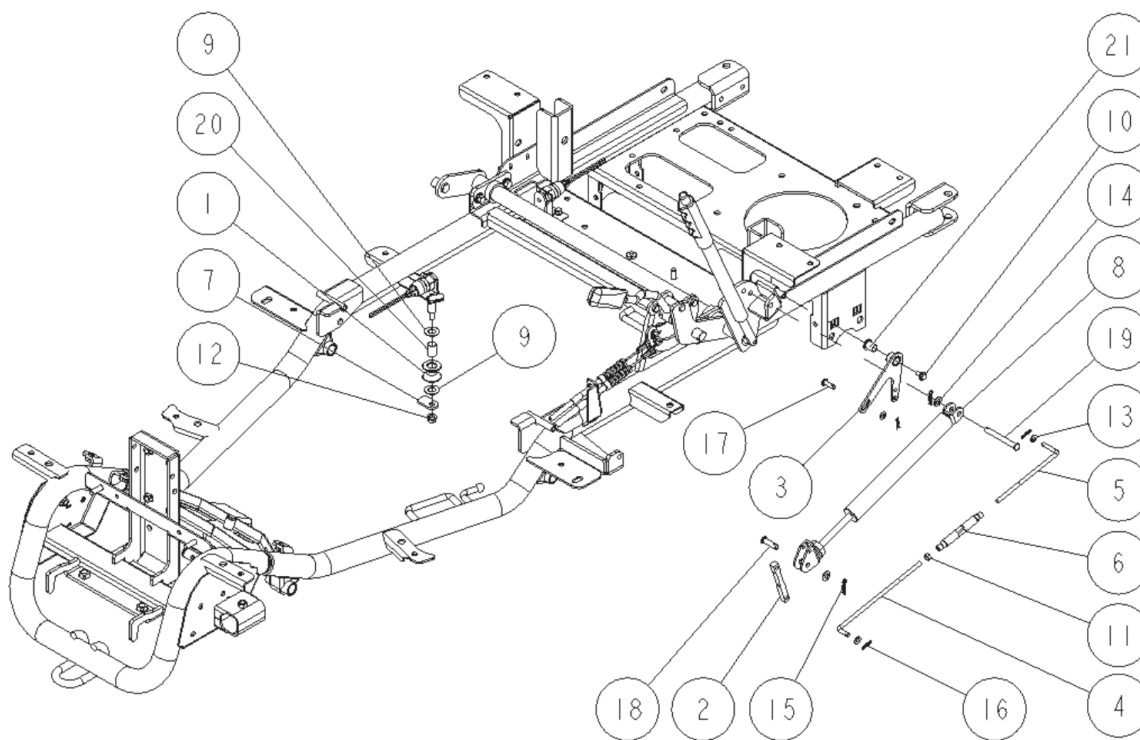

PL02397

08/2017

Number	Part Number	Name	Quantity
1	34289	PULLEY	1,000
2	34124	LEVER	1,000
3	34126	LEVER	1,000
4	34127	LEFT ROD	1,000
5	34128	RIGHT ROD	1,000
6	34129	ADJUST ROD	1,000
7	34164	BRAKE PLATE	1,000
8	34583	GAS JACK	1,000
9	27390	WASHER 12X24X1	1,000
10	27896	SCREW+WASHER HM6X12	1,000
11	-	-	1,000
12	34315	NUT 8	1,000
13	34318	WASHER 6	1,000
14	34319	WASHER 8X18X1,6	1,000
15	27324	SNAP PIN 8	1,000
16	27751	SNAP PIN 6	1,000
17	34335	AXLE 6X20	1,000
18	34336	AXLE 8X28	1,000
19	44219	AXLE 8X69	1,000
20	27520	BUSH MB 122 ODV	1,000
21	27349	DU BUSH 10.15.18F	1,000