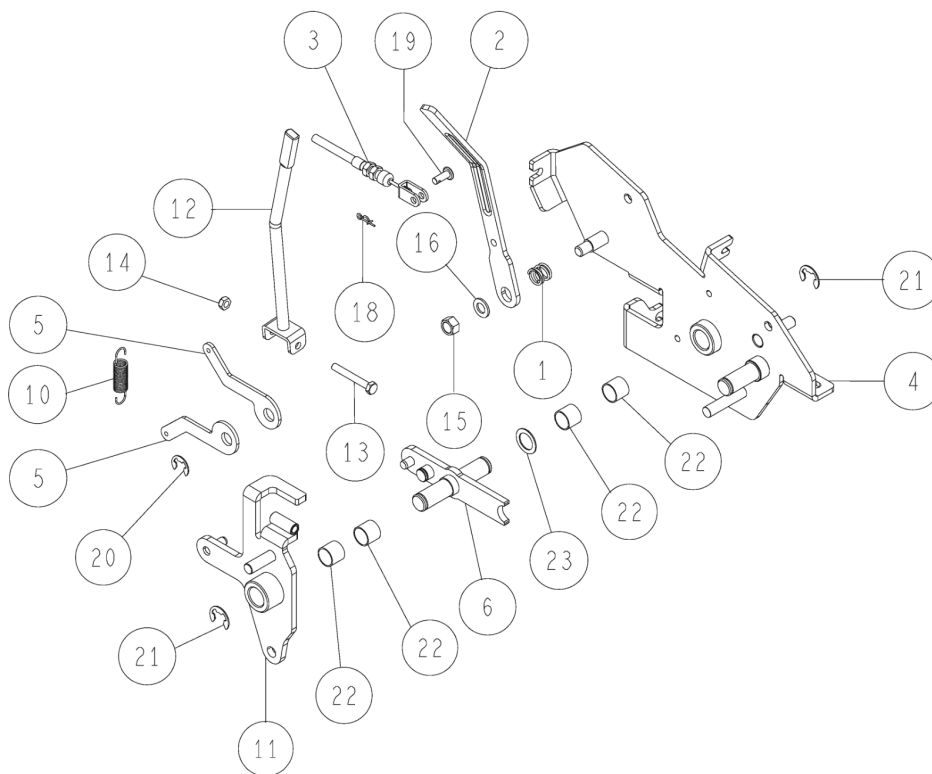

PL02624

10/2019

Number	Part Number	Name	Quantity
1	27304	CTRL.SHAFT SPRING	1,000
2	34137	LEVER	1,000
3	43980	DIFFER.LOCK CABLE	1,000
4	43997	LEVER BRACKET	1,000
5	43998	ARM	1,000
6	44290	LEVER SHAFT	1,000
7	34243	SPRING	1,000
8	44001	SPRING	1,000
9	44051	REVERSE ARM	1,000
10	44099	SPRING	1,000
11	44291	LEVER GUIDE	1,000
12	44172	LEVER	1,000
13	-	-	1,000
16	27322	WASHER 10	1,000
17	34322	WASHER 6	1,000
18	27751	SNAP PIN 6	1,000
19	27754	FLAT PIN 6X16	1,000
20	27428	E TYPE RING 10	1,000
21	27313	SNAP RING E TYPE 12	1,000
22	34343	BUSH 16-15 DU	1,000
23	27364	WASHER 16X24X1	1,000