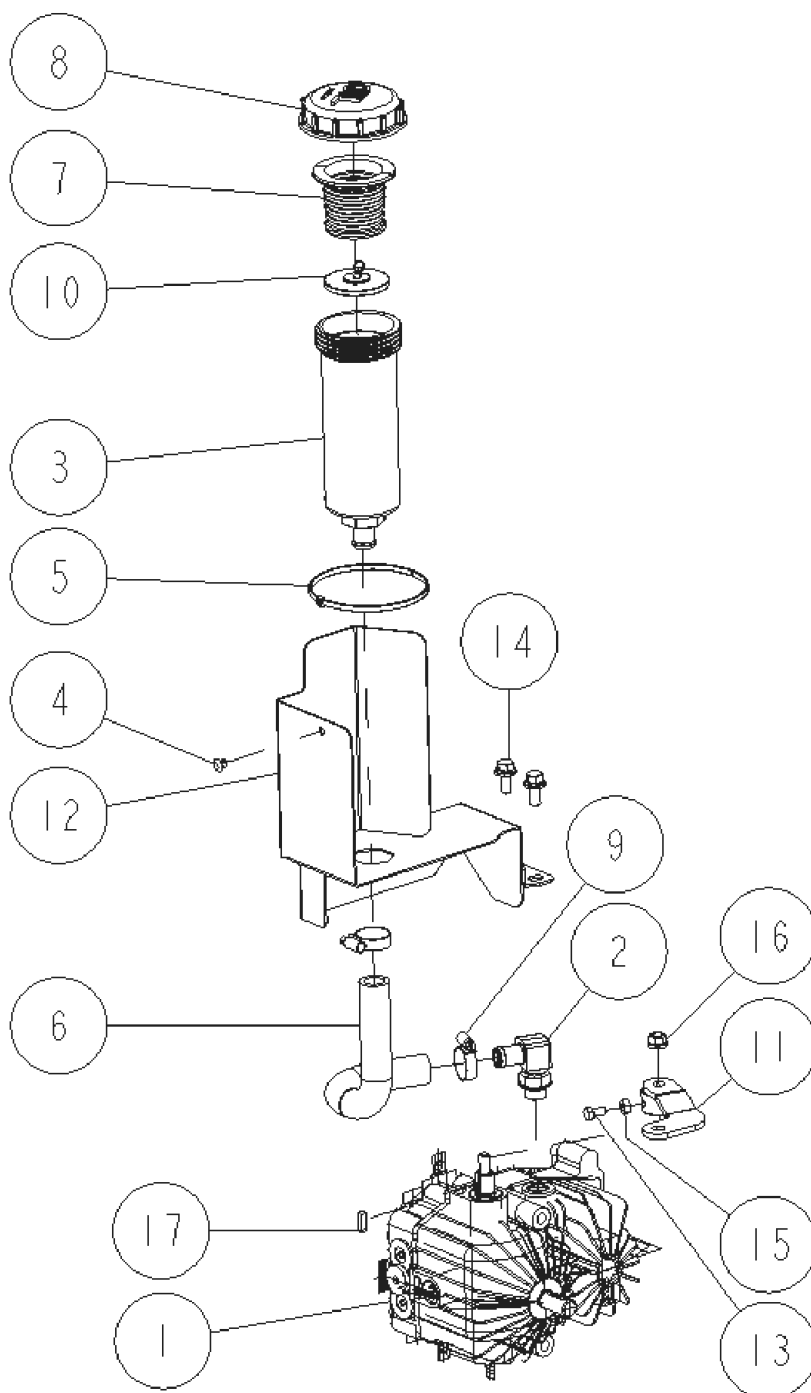

PL02410

08/2017

Number	Part Number	Name	Quantity
1	27790	HST UNIT	1,000
2	27832	PORT JOINT	1,000
3	43957	COMPENSATION TANK	1,000
4	27969	CLIP	1,000
5	27970	CLAMP	1,000
6	34238	HOSE	1,000
7	43986	TANK FILTER	1,000
8	34867	TANK CAP	1,000
9	27965	HOSE BAND 24	1,000
10	44087	ABSORBER	1,000
11	44168	LEVEL GUIDE	1,000
12	44169	COMPENSATION TANK	1,000
13	27457	HEXA.SCREW M6X12 8T	1,000
14	34309	SCREW M8X20	1,000
15	27572	NUT M6	1,000
16	34315	NUT 8	1,000
17	27681	KEY 5X16	1,000