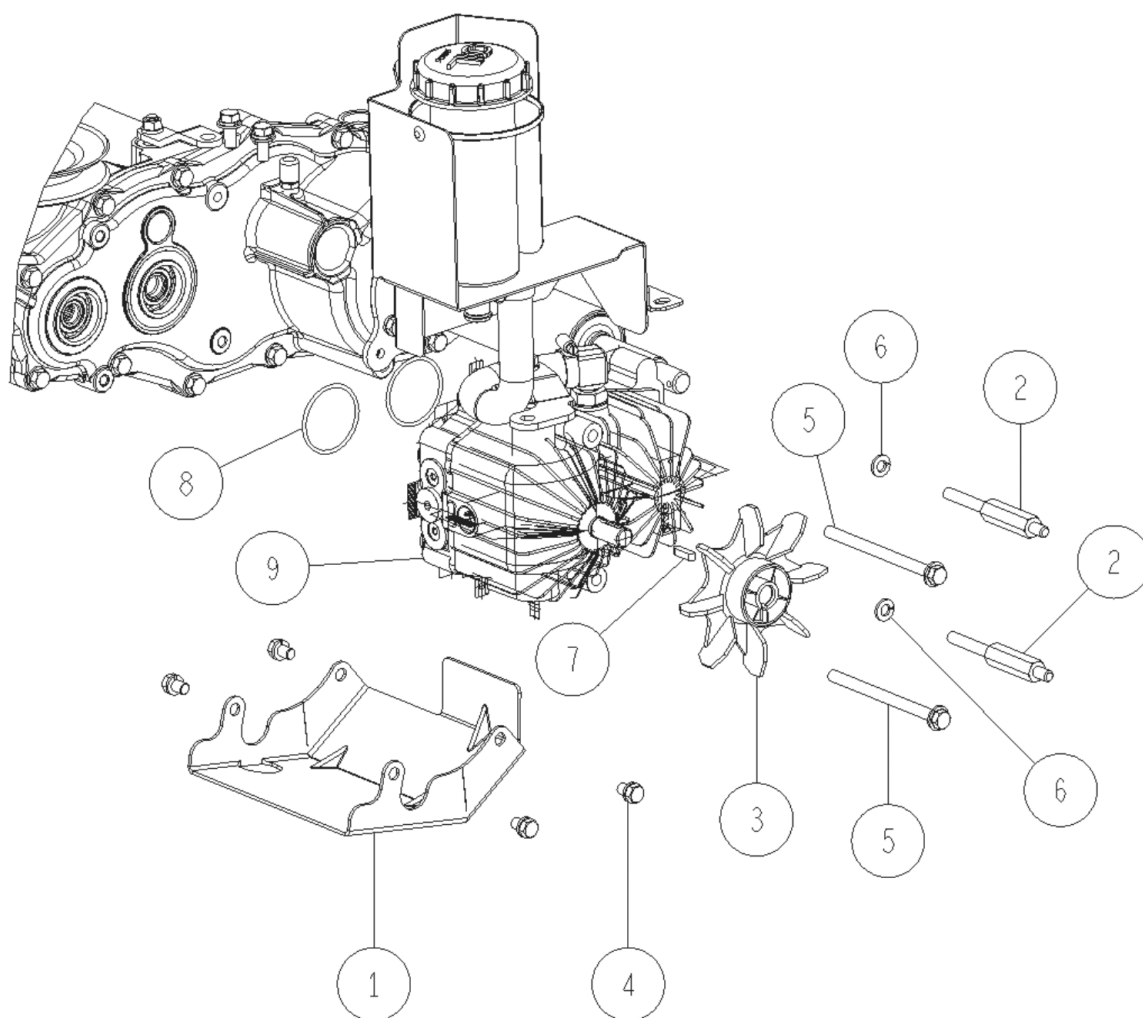

PL02403

08/2017

Number	Part Number	Name	Quantity
1	27845	MISSION GUARD	1,000
2	27839	DOUBLE SPRING BOLT	1,000
3	27841	FAN	1,000
4	-	-	1,000
5	27840	FLANGE MINI BOLT	1,000
6	71343	SPRING WASHER A8	1,000
7	27690	KEY 5X20	1,000
8	27838	O-RING G45	1,000
9	27790	HST UNIT	1,000