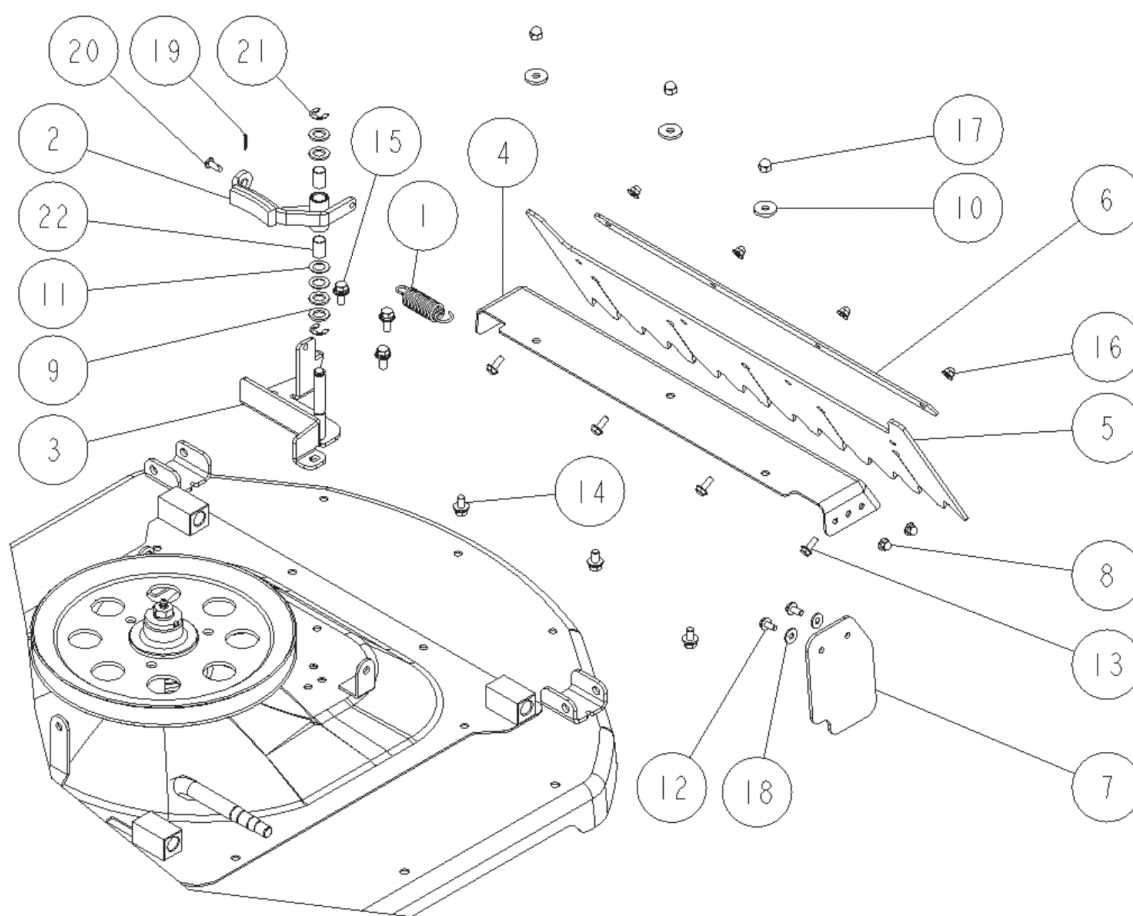

PL02425

08/2017

Number	Part Number	Name	Quantity
1	27314	HARNESS CLIP	1,000
2	34179	LEFT BELT GUIDE	1,000
3	34181	BELT GUIDE	1,000
4	44198	BELT COVER	1,000
5	34308	SCREW M8X16	1,000
6	34309	SCREW M8X20	1,000
7	34348	BLADE BELT	1,000

PL02426

08/2017

Number	Part Number	Name	Quantity
1	27417	DEFLECTOR SCREW	1,000
2	43979	DEFLECTOR AXLE	1,000
3	34229	SPRING	1,000
4	34587	RUBBER FLAPPER	1,000
5	34277	R.COVER UP.DOWN ARM	1,000
6	34852	RIGHT REAR COVER	1,000
7	-	-	1,000
8	44199	DEFLECTOR RIGHT	1,000
9	27893	SCREW HM6X20+WASHER	1,000
12	27322	WASHER 10	1,000
13	34322	WASHER 6	1,000
14	34327	WASHER 10	1,000
15	71343	SPRING WASHER A8	1,000
16	34333	PIN	1,000

PL02428

08/2017

Number	Part Number	Name	Quantity
1	27222	TENS.SPRING	1,000
2	34187	BLADE BRAKE	1,000
3	34848	BRACKET	1,000
4	34203	-> 44069	1,000
5	34204	RUBBER FLAPPER	1,000
6	34205	FRONTGUARD	1,000
7	44024	FLAPPER REAR LEFT	1,000
8	-	-	1,000
9	27415	WASHER 13X21X2,3	1,000
11	27894	WASHER 13X22X1	1,000
12	34302	SCREW M6X15	1,000
13	27893	SCREW HM6X20+WASHER	1,000
14	34308	SCREW M8X16	1,000
15	34309	SCREW M8X20	1,000
18	34322	WASHER 6	1,000
19	27337	SPLINT PIN 2X15	1,000
20	27754	FLAT PIN 6X16	1,000
21	27428	E TYPE RING 10	1,000
22	27520	BUSH MB 122 ODV	1,000