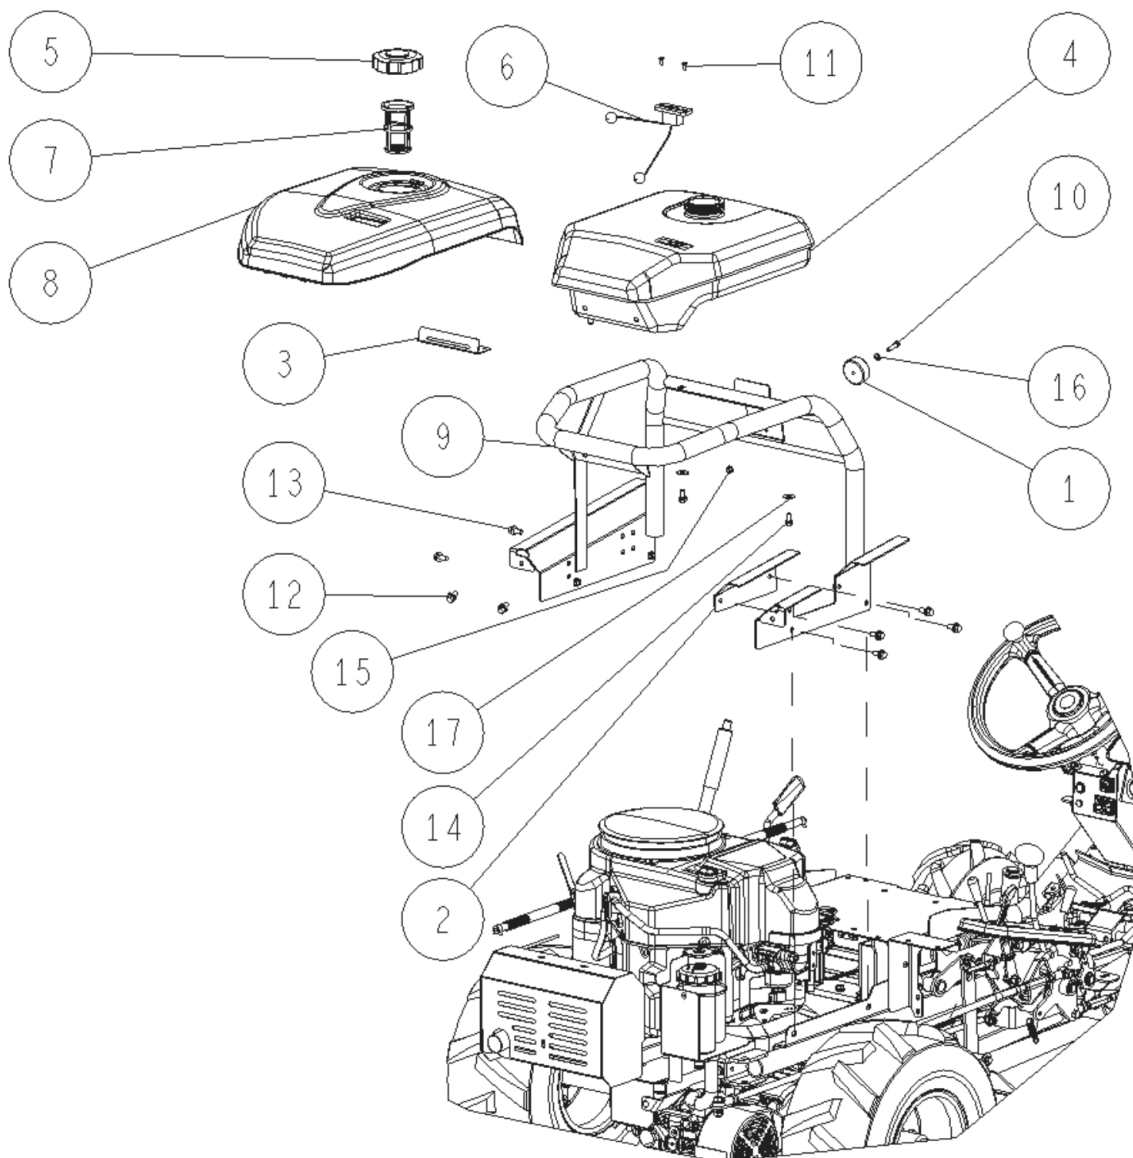

PL02571

03/2019

Number	Part Number	Name	Quantity
1	44084	FRONT COVER LOCK	1,000
2	44088	LOCK STOP	1,000
3	44276	FRONT BUMPER	1,000
4	-	-	1,000
6	44277	FRONT COVER	1,000

PL02572

03/2019

Number	Part Number	Name	Quantity
1	43984	STUD	1,000
2	44036	LEFT SIDE COVER	1,000
3	44037	RIGHT SIDE COVER	1,000
4	34308	SCREW M8X16	1,000
5	34315	NUT 8	1,000
6	34326	WASHER 8	1,000

PL02573

03/2019

Number	Part Number	Name	Quantity
1	43956	CENTERING PLATE	1,000
2	43990	RUBBER 110 MM	1,000
3	44033	CLIP SEAT COVER	1,000
4	44195	RUNNING STEP	1,000
5	44196	CENTR. RUNNING STEP	1,000
6	44204	RUNNING STEP REVET.	1,000
7	27909	WASHER 8X40X2,3	1,000
8	27319	GRIP	1,000
9	27893	SCREW HM6X20+WASHER	1,000
10	34306	SCREW M8X16	1,000
11	34309	SCREW M8X20	1,000
12	34313	NUT 6	1,000
13	34315	NUT 8	1,000

PL02389

08/2017

Number	Part Number	Name	Quantity
1	44187	REAR BUMPER	1,000
2	71064	-> 71032	1,000
3	34317	NUT 10	1,000
4	34327	WASHER 10	1,000

PL02390

08/2017

Number	Part Number	Name	Quantity
1	44212	RUBBER STOP	1,000
2	44075	BRACKET RIGHT	1,000
3	44076	FIXING CORNER TANK	1,000
4	44077	FUEL TANK	1,000
5	44096	TANK CAP	1,000
6	44080	FUEL GAUGE	1,000
7	44081	FUEL FILTER	1,000
8	44091	TANK COVER WITHE	1,000
9	44188	TANK BRACKET	1,000
10	-	-	1,000
12	34308	SCREW M8X16	1,000
13	34309	SCREW M8X20	1,000
16	34318	WASHER 6	1,000

PL02394

08/2017

Number	Part Number	Name	Quantity
1	27226	RUBBER COVER 58	1,000
2	27391	RETURN SPRING	1,000
3	34102	SPRING	1,000
4	34826	PULLEY	1,000
5	34182	TENSIONNER AXLE	1,000
6	44102	TENSION.ARM BLADE	1,000
7	27364	WASHER 16X24X1	1,000
8	34317	NUT 10	1,000
9	34323	WASHER 10	1,000
10	71052	SPRING WASHER,DIN 1	1,000
11	34339	CIRCLIP 15	1,000
12	27365	SNAP RING 16	1,000
13	71039	CIRCLIP,DIN 427 35X	1,000
14	25112	BALL BEARING,6202 S	1,000
15	27612	DU BUSH 16-25	1,000