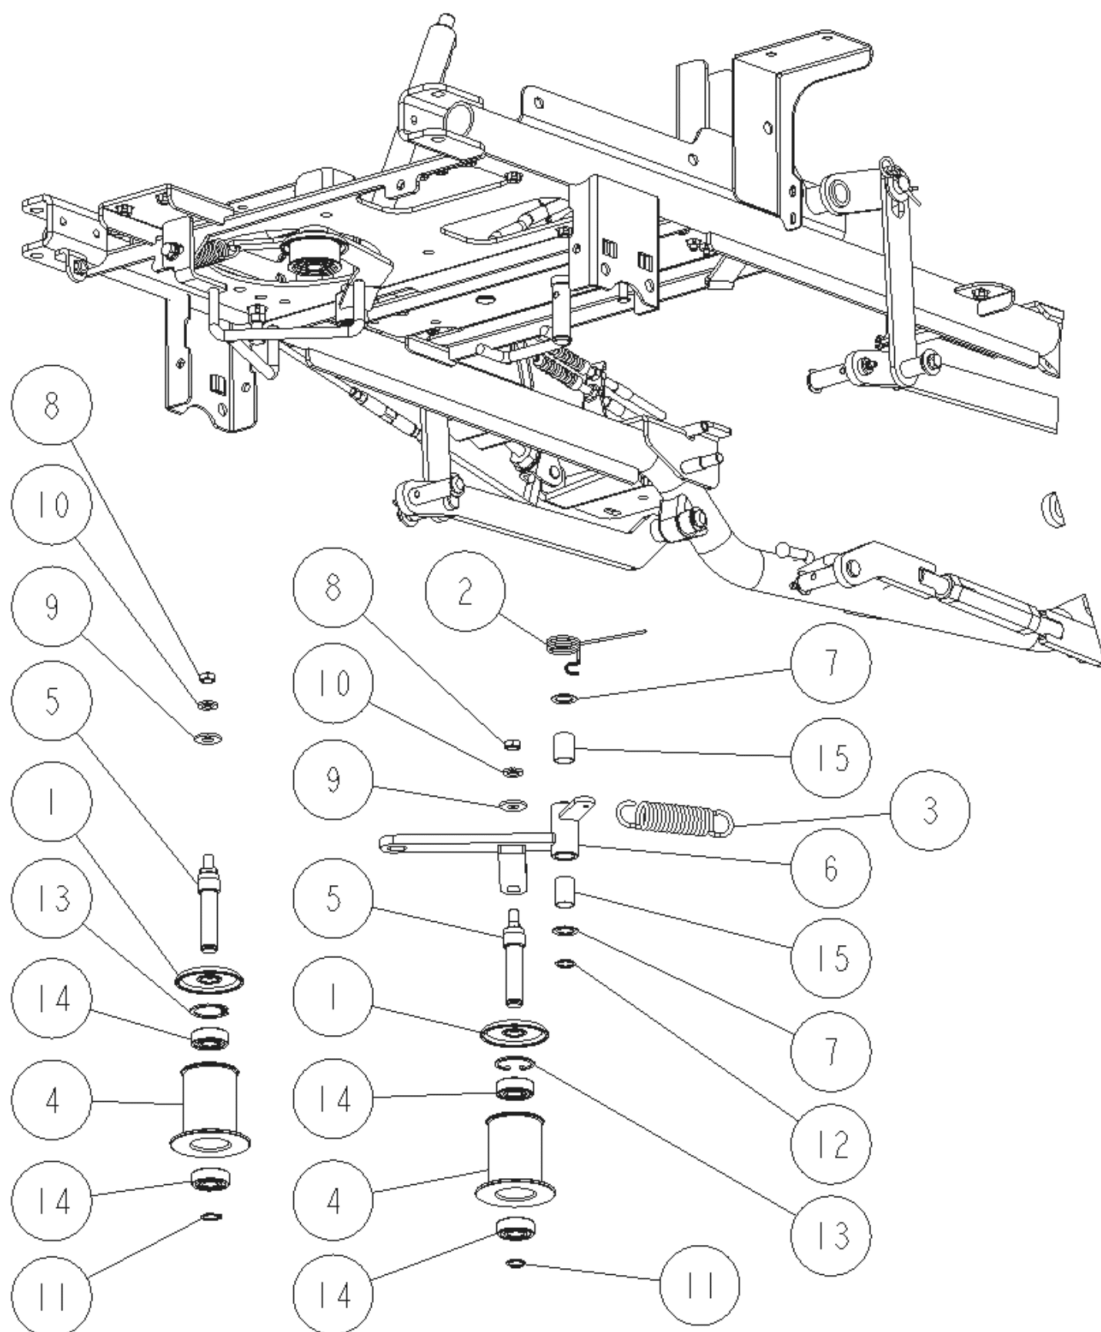

PL02616

10/2019

Number	Part Number	Name	Quantity
1	27682	BRAKE SPRING	1,000
3	43990	RUBBER 110 MM	1,000
4	44189	BELT COVER	1,000
6	34309	SCREW M8X20	1,000
7	-	-	1,000
9	27501	NUT FLANGE M8	1,000
10	34319	WASHER 8X18X1,6	1,000

PL02393

11/2018

Number	Part Number	Name	Quantity
1	27936	SPRING	1,000
2	44010	BRAKE LOCKING LEVER	1,000
3	44011	SPRING	1,000
5	44103	BELT COVER	1,000
7	44178	BRAKE ROD	1,000
9	27246	GREASE NIPPEL	1,000
10	-	-	1,000
11	34308	SCREW M8X16	1,000
13	34320	WASHER 12	1,000
14	27566	SNAP RING 12	1,000
15	27751	SNAP PIN 6	1,000
16	27313	SNAP RING E TYPE 12	1,000
17	34343	BUSH 16-15 DU	1,000
18	27612	DU BUSH 16-25	1,000
41	44035	CAOUTCHOUC	1,000
42	27224	PEDAL RUBBER	1,000
61	44174	BRAKE PEDALE	1,000

PL02394

08/2017

Number	Part Number	Name	Quantity
1	27226	RUBBER COVER 58	1,000
2	27391	RETURN SPRING	1,000
3	34102	SPRING	1,000
4	34826	PULLEY	1,000
5	34182	TENSIONNER AXLE	1,000
6	44102	TENSION.ARM BLADE	1,000
7	27364	WASHER 16X24X1	1,000
8	34317	NUT 10	1,000
9	34323	WASHER 10	1,000
10	71052	SPRING WASHER,DIN 1	1,000
11	34339	CIRCLIP 15	1,000
12	27365	SNAP RING 16	1,000
13	71039	CIRCLIP,DIN 427 35X	1,000
14	25112	BALL BEARING,6202 S	1,000
15	27612	DU BUSH 16-25	1,000

PL02395

08/2017

Number	Part Number	Name	Quantity
1	27226	RUBBER COVER 58	1,000
2	27222	TENS.SPRING	1,000
3	44065	BELT GUIDE	1,000
4	44063	TENSIONER ARM FRONT	1,000
5	44066	TENSIONER ARM	1,000
6	27364	WASHER 16X24X1	1,000
7	27221	TENSION PULLEY	1,000
8	-	-	1,000
9	34309	SCREW M8X20	1,000
11	27365	SNAP RING 16	1,000
12	27376	SNAP RING 17	1,000
13	27374	SNAP RING 40	1,000
14	6058	BEARING 62032RS	1,000
15	34343	BUSH 16-15 DU	1,000
31	44019	BELT GUIDE	1,000