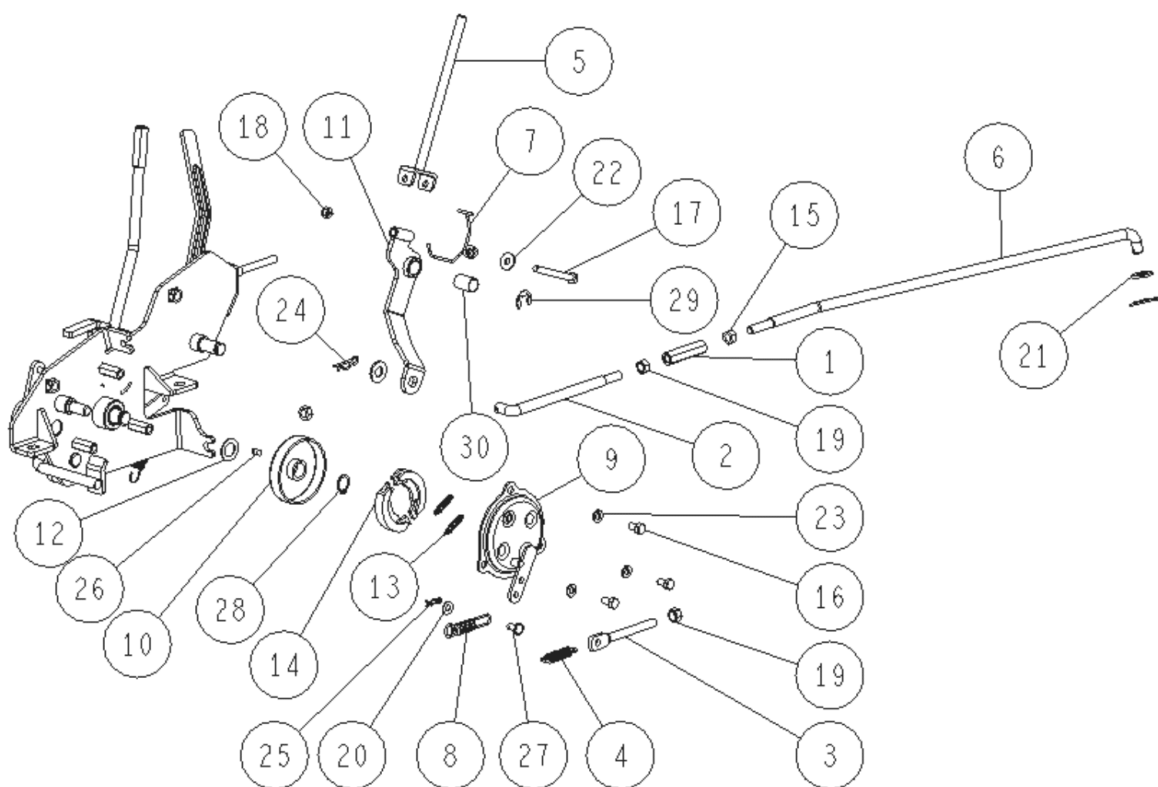

PL02423

08/2017

Number	Part Number	Name	Quantity
1	27258	TURN BUCKLE M8X50	1,000
2	27787	SUB CHANGE ROD	1,000
3	27756	CHANGE BRAKE ADJUST	1,000
4	34111	SPRING	1,000
5	34135	LEVER	1,000
6	34139	ROD	1,000
7	34243	SPRING	1,000
8	44002	BRAKE SPRING	1,000
9	44003	BRAKE COVER	1,000
10	44004	BRAKE DRUM	1,000
11	44173	PLATE	1,000
12	44214	WASJER 14X23X1	1,000
13	44216	SPRING	1,000
14	44217	BRAKE SHOE SET	1,000
15	34293	-> 27411	1,000
16	27457	HEXA.SCREW M6X12 8T	1,000
17	-	-	1,000
20	34318	WASHER 6	1,000
22	34322	WASHER 6	1,000
23	71049	SPRING WASHER,DIN 1	1,000
24	34333	PIN	1,000
25	27751	SNAP PIN 6	1,000
27	44218	AXLE 6X12	1,000
29	27428	E TYPE RING 10	1,000
30	27520	BUSH MB 122 ODV	1,000