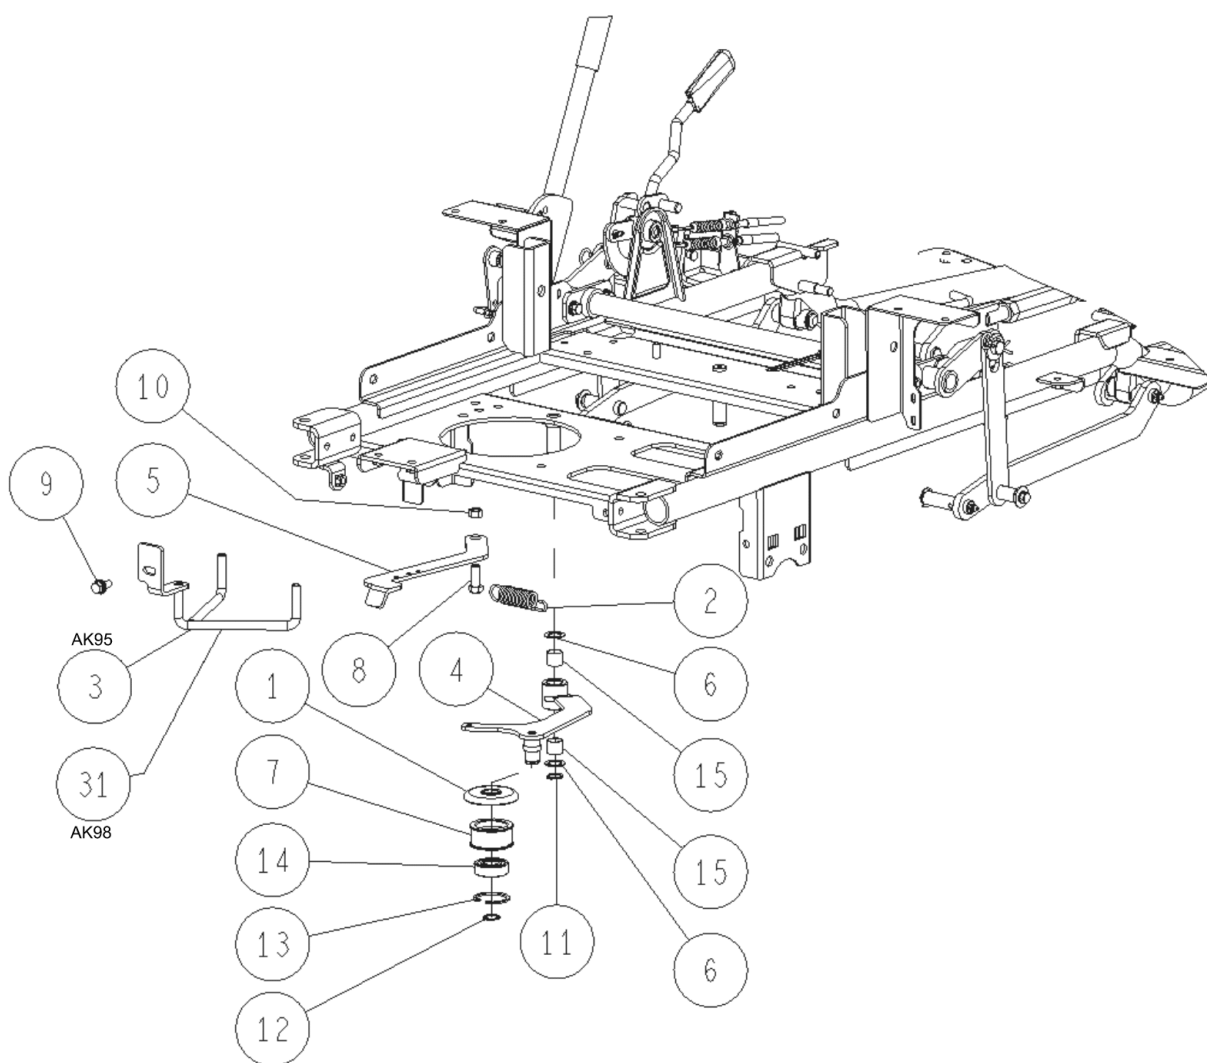

PL02616

10/2019

Number	Part Number	Name	Quantity
1	27682	BRAKE SPRING	1,000
3	43990	RUBBER 110 MM	1,000
4	44189	BELT COVER	1,000
6	34309	SCREW M8X20	1,000
7	-	-	1,000
9	27501	NUT FLANGE M8	1,000
10	34319	WASHER 8X18X1,6	1,000

PL02393

11/2018

Number	Part Number	Name	Quantity
1	27936	SPRING	1,000
2	44010	BRAKE LOCKING LEVER	1,000
3	44011	SPRING	1,000
5	44103	BELT COVER	1,000
7	44178	BRAKE ROD	1,000
9	27246	GREASE NIPPEL	1,000
10	-	-	1,000
11	34308	SCREW M8X16	1,000
13	34320	WASHER 12	1,000
14	27566	SNAP RING 12	1,000
15	27751	SNAP PIN 6	1,000
16	27313	SNAP RING E TYPE 12	1,000
17	34343	BUSH 16-15 DU	1,000
18	27612	DU BUSH 16-25	1,000
41	44035	CAOUTCHOUC	1,000
42	27224	PEDAL RUBBER	1,000
61	44174	BRAKE PEDALE	1,000

PL02394

08/2017

Number	Part Number	Name	Quantity
1	27226	RUBBER COVER 58	1,000
2	27391	RETURN SPRING	1,000
3	34102	SPRING	1,000
4	34826	PULLEY	1,000
5	34182	TENSIONNER AXLE	1,000
6	44102	TENSION.ARM BLADE	1,000
7	27364	WASHER 16X24X1	1,000
8	34317	NUT 10	1,000
9	34323	WASHER 10	1,000
10	71052	SPRING WASHER,DIN 1	1,000
11	34339	CIRCLIP 15	1,000
12	27365	SNAP RING 16	1,000
13	71039	CIRCLIP,DIN 427 35X	1,000
14	25112	BALL BEARING,6202 S	1,000
15	27612	DU BUSH 16-25	1,000

PL02395

08/2017

Number	Part Number	Name	Quantity
1	27226	RUBBER COVER 58	1,000
2	27222	TENS.SPRING	1,000
3	44065	BELT GUIDE	1,000
4	44063	TENSIONER ARM FRONT	1,000
5	44066	TENSIONER ARM	1,000
6	27364	WASHER 16X24X1	1,000
7	27221	TENSION PULLEY	1,000
8	-	-	1,000
9	34309	SCREW M8X20	1,000
11	27365	SNAP RING 16	1,000
12	27376	SNAP RING 17	1,000
13	27374	SNAP RING 40	1,000
14	6058	BEARING 62032RS	1,000
15	34343	BUSH 16-15 DU	1,000
31	44019	BELT GUIDE	1,000