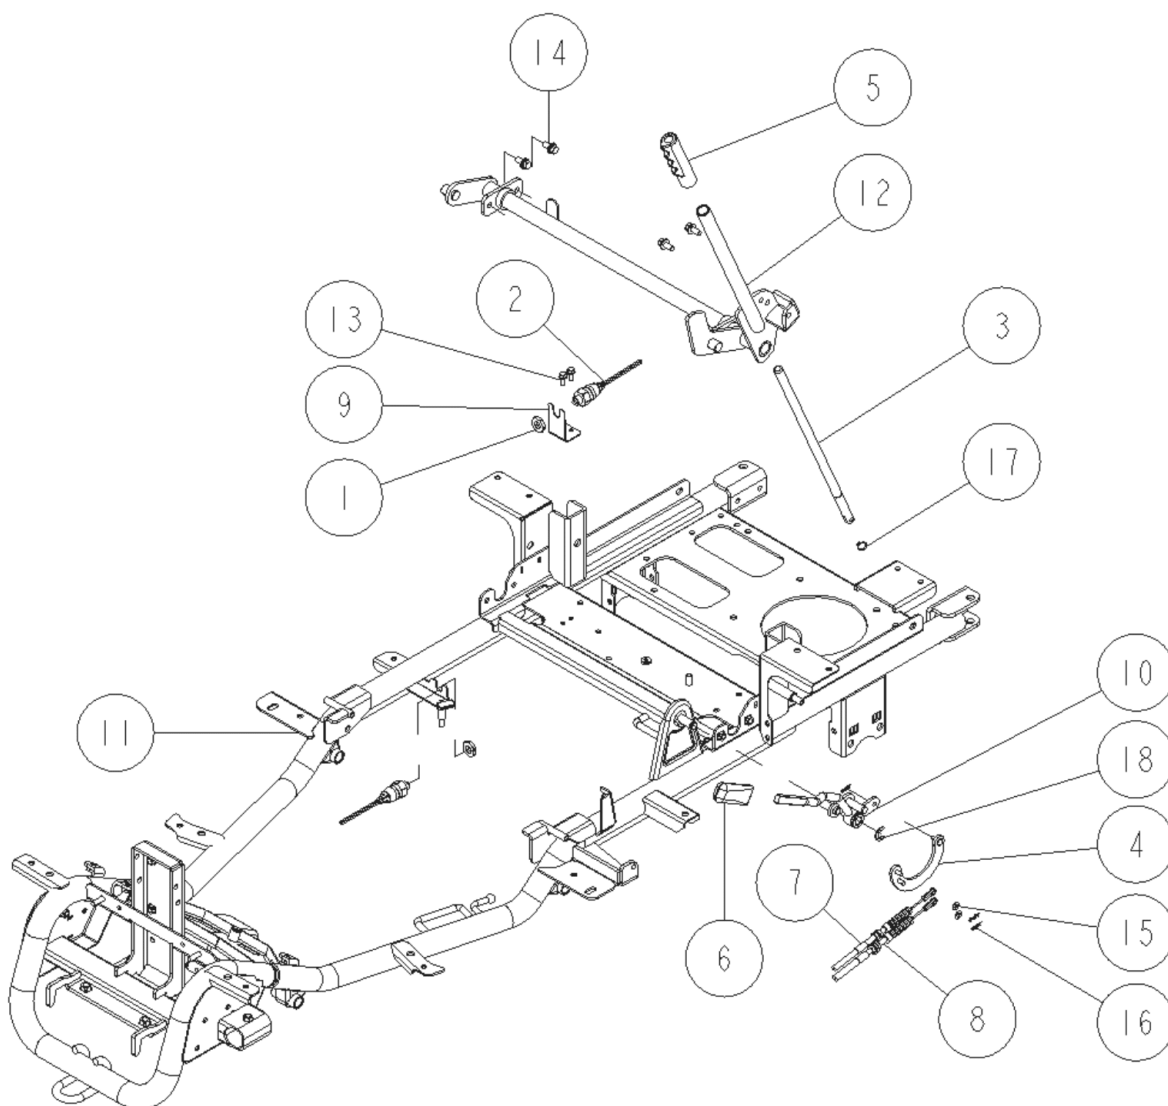

PL02394

08/2017

Number	Part Number	Name	Quantity
1	27226	RUBBER COVER 58	1,000
2	27391	RETURN SPRING	1,000
3	34102	SPRING	1,000
4	34826	PULLEY	1,000
5	34182	TENSIONNER AXLE	1,000
6	44102	TENSION.ARM BLADE	1,000
7	27364	WASHER 16X24X1	1,000
8	34317	NUT 10	1,000
9	34323	WASHER 10	1,000
10	71052	SPRING WASHER,DIN 1	1,000
11	34339	CIRCLIP 15	1,000
12	27365	SNAP RING 16	1,000
13	71039	CIRCLIP,DIN 427 35X	1,000
14	25112	BALL BEARING,6202 S	1,000
15	27612	DU BUSH 16-25	1,000

PL02395

08/2017

Number	Part Number	Name	Quantity
1	27226	RUBBER COVER 58	1,000
2	27222	TENS.SPRING	1,000
3	44065	BELT GUIDE	1,000
4	44063	TENSIONER ARM FRONT	1,000
5	44066	TENSIONER ARM	1,000
6	27364	WASHER 16X24X1	1,000
7	27221	TENSION PULLEY	1,000
8	-	-	1,000
9	34309	SCREW M8X20	1,000
11	27365	SNAP RING 16	1,000
12	27376	SNAP RING 17	1,000
13	27374	SNAP RING 40	1,000
14	6058	BEARING 62032RS	1,000
15	34343	BUSH 16-15 DU	1,000
31	44019	BELT GUIDE	1,000

PL02396

11/2018

Number	Part Number	Name	Quantity
1	44211	SPRING	1,000
2	27749	WASHER 16X32X3,2	1,000
3	34123	PLATE	1,000
4	44029	FRONT LEFT ARM CPLT	1,000
5	44031	FRONT RIGHT ARM CPL	1,000
6	44202	ARM REAR RIGHT	1,000
7	44203	ARM REAR LEFT	1,000
8	27246	GREASE NIPPEL	1,000
9	27940	WASHER 8X25X2,3	1,000
10	6169	SCREW HM8X16	1,000
11	34334	PIN	1,000
12	27313	SNAP RING E TYPE 12	1,000

PL02399

08/2017

Number	Part Number	Name	Quantity
1	27856	SWITCH LOCK NUT	1,000
2	27855	SAFETY SWITCH	1,000
3	43975	LEVER AXLE	1,000
4	34141	CABLE PLATE	1,000
5	34219	GRIP	1,000
6	43987	BLADE LEVER HANDLE	1,000
7	44094	BLADE BRAKE CABLE	1,000
8	44093	BLADE CLUTCH CABLE	1,000
9	44053	SECUR.SWITCHBRACKET	1,000
10	44177	CLUTCH LEVER	1,000
11	44186	FRAME AK98 / AK95	1,000
12	44201	UP/DOWN/ADJUS.SHAFT	1,000
13	-	-	1,000
14	34309	SCREW M8X20	1,000
15	34318	WASHER 6	1,000
16	27751	SNAP PIN 6	1,000
17	34338	CIRCLIP 13	1,000
18	27313	SNAP RING E TYPE 12	1,000