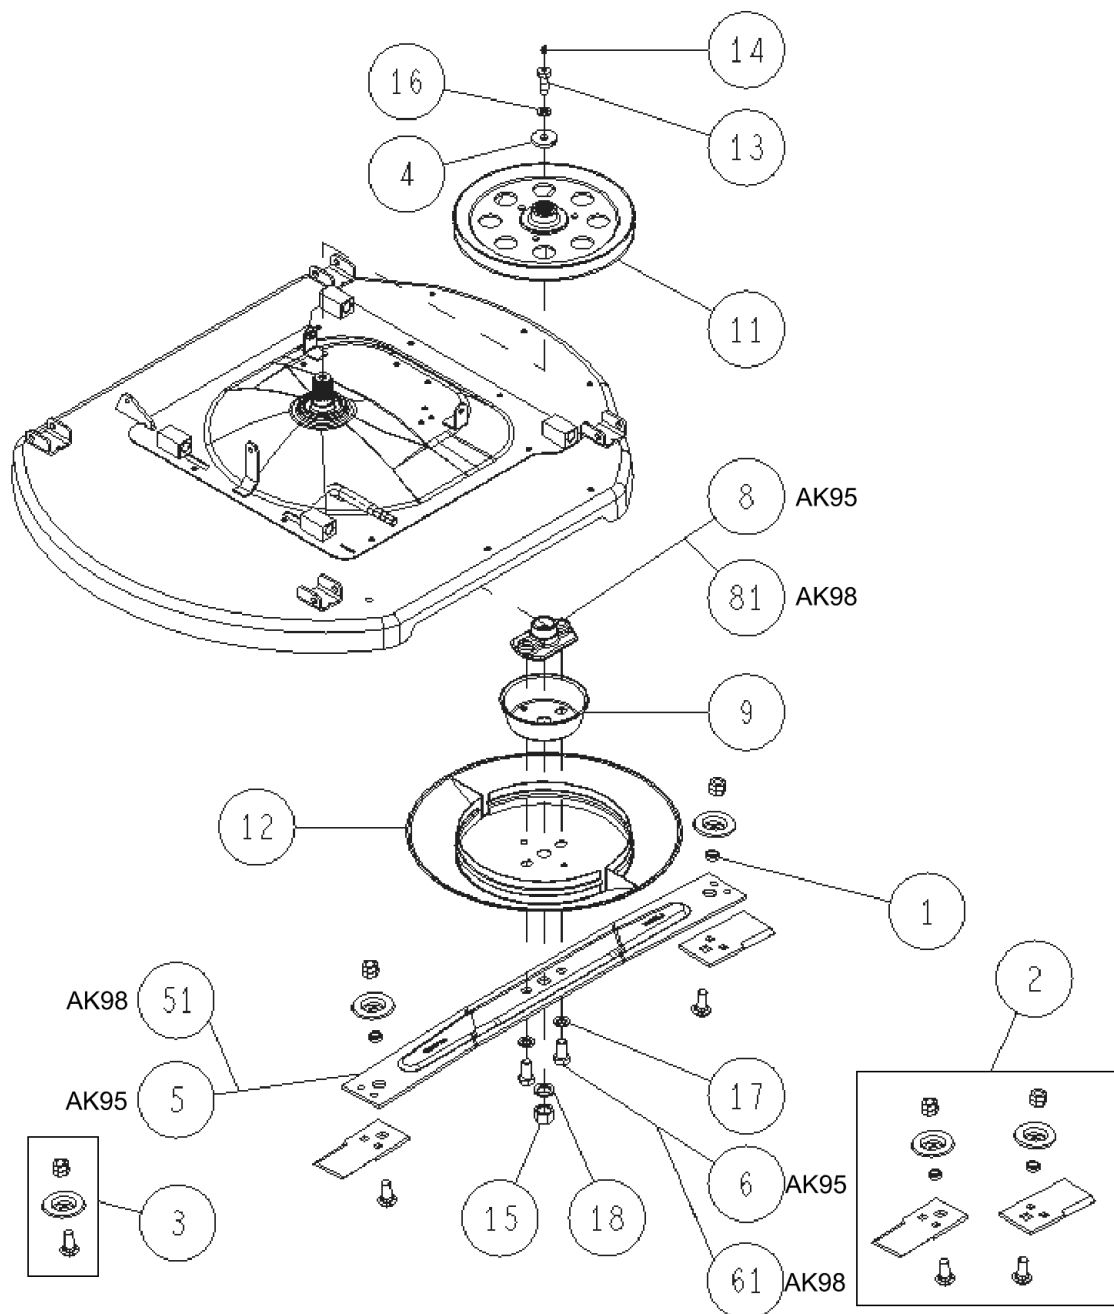

PL02429

08/2017

Number	Part Number	Name	Quantity
1	27266	KNIFE COLLAR	1,000
2	MC85	SWING TIP KIT	1,000
3	27543	FIXING KIT MC85	1,000
4	34109	WASHER 12X40X6	1,000
5	27877	BLADE BODY AV95	1,000
6	-	-	1,000
8	27582	BLADE COUPLING 88	1,000
9	34194	PROTECTION	1,000
11	44023	BLADE PULLEY	1,000
12	44026	PROTECTION	1,000
14	27246	GREASE NIPPEL	1,000
15	34292	STOP NUT M20	1,000
16	27353	SPRING WASHER A12	1,000
18	27408	SPRING WASHER 20	1,000
51	34190	BLADE BODY AT.98	1,000
61	34192	SCREW	1,000
81	34193	BLADE COUPLING	1,000