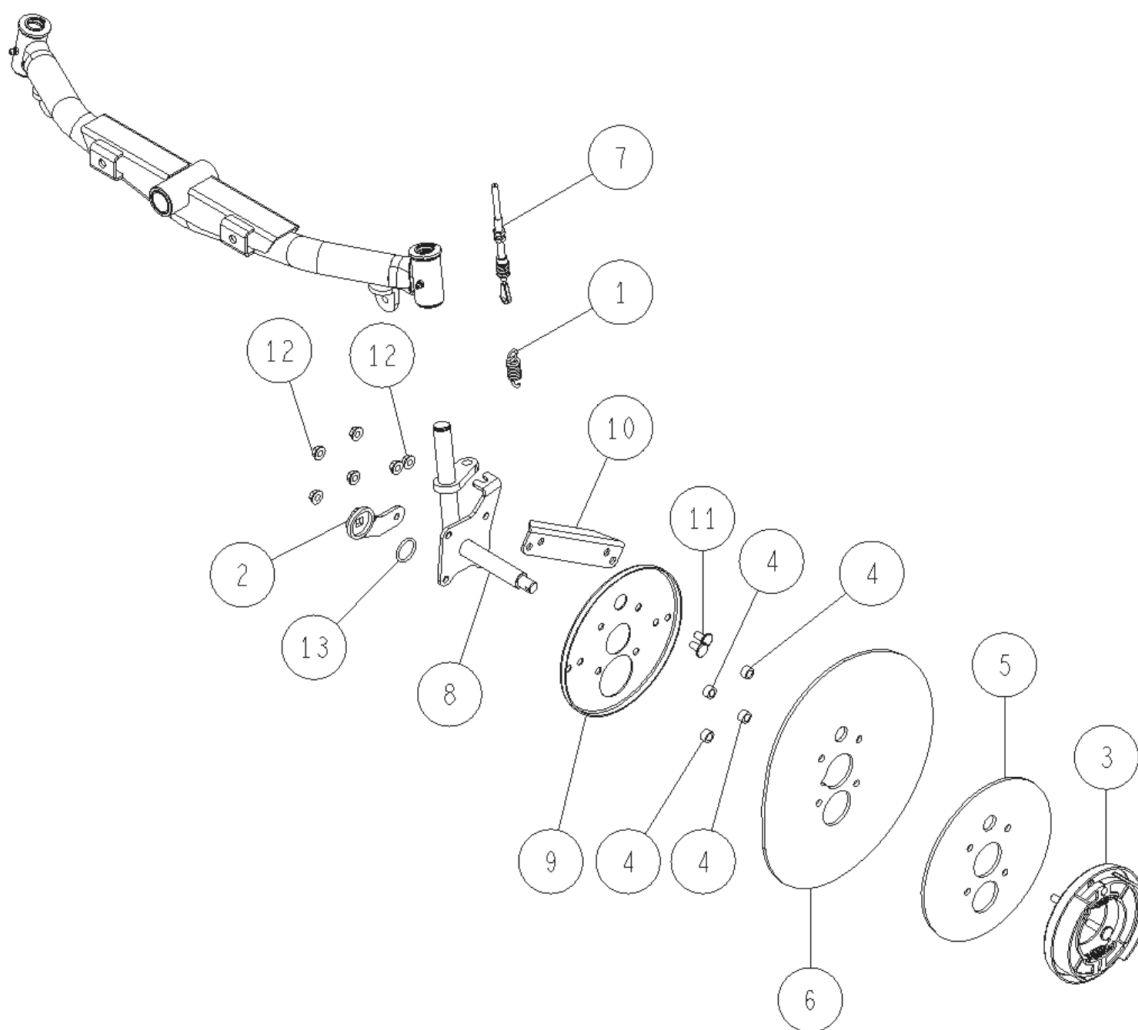

PL02419

08/2017

Number	Part Number	Name	Quantity
1	27307	SPRING	1,000
2	34637	LEFT BRAKE LEVER	1,000
3	34641	FRONT BRAKE SHOE	1,000
4	34697	SPACER	1,000
5	34642	FRONT WHEEL COVER	1,000
6	34643	FRONT WHEEL COVER	1,000
7	34644	FRONT BRAKE CABLE	1,000
8	34680	KING PIN LEFT	1,000
9	44042	BRAKE COVER	1,000
10	44197	BRACKET	1,000
11	27729	WELDED BOLT M8X16	1,000
12	27501	NUT FLANGE M8	1,000
13	34682	O-RING	1,000