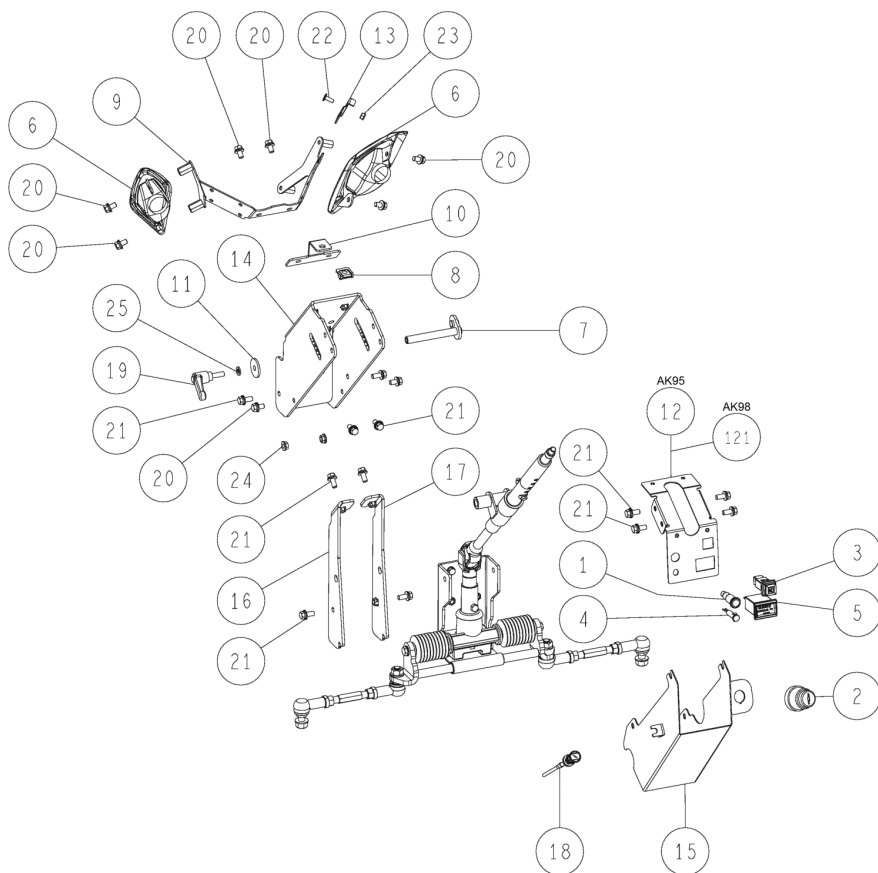

PL02620

10/2019

Number	Part Number	Name	Quantity
1	27991	INDICATOR	1,000
2	34103	KEY SWITCH+2 KEYS	1,000
3	34220	SWITCH	1,000
4	34221	ENGINE OIL INDICAT.	1,000
5	34245	HOUR COUNTER	1,000
6	44281	FRONT LIGHT	1,000
7	44048	AXLE	1,000
8	44083	CLIP DIA.6	1,000
9	44285	BRACKET	1,000
10	44282	HOOD FIXING	1,000
11	44175	WASHER 9X35X3.2	1,000
12	44114	INDICATOR BRACKET	1,000
13	44185	BRACKET	1,000
14	44231	LEVER GUIDE	1,000
15	44296	KEY SWITCH BRACKET	1,000
16	44297	REINFORCING LEFT	1,000
17	44298	REINFORCING RIGHT	1,000
18	44205	STARTER CABLE	1,000
19	44207	LEVER	1,000
20	34308	SCREW M8X16	1,000
21	34309	SCREW M8X20	1,000
22	34312	SCREW M6X16	1,000
23	34314	NUT 6	1,000
24	27501	NUT FLANGE M8	1,000
25	71343	SPRING WASHER A8	1,000
121	44179	BRACKET	1,000