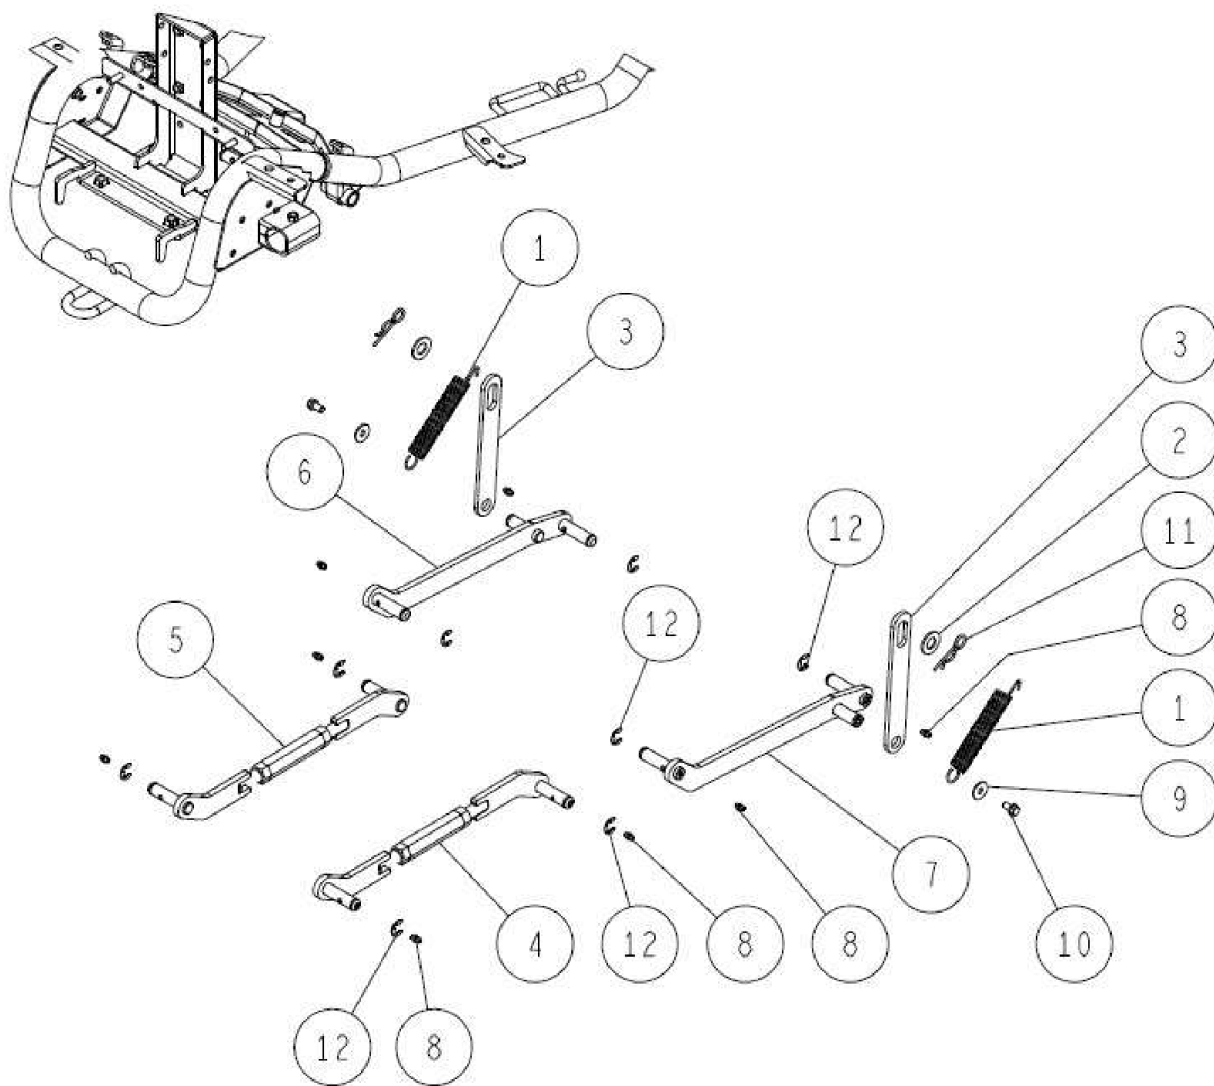

PL02396

11/2018

Number	Part Number	Name	Quantity
1	44211	SPRING	1,000
2	27749	WASHER 16X32X3,2	1,000
3	34123	PLATE	1,000
4	44029	FRONT LEFT ARM CPLT	1,000
5	44031	FRONT RIGHT ARM CPL	1,000
6	44202	ARM REAR RIGHT	1,000
7	44203	ARM REAR LEFT	1,000
8	27246	GREASE NIPPEL	1,000
9	27940	WASHER 8X25X2,3	1,000
10	6169	SCREW HM8X16	1,000
11	34334	PIN	1,000
12	27313	SNAP RING E TYPE 12	1,000