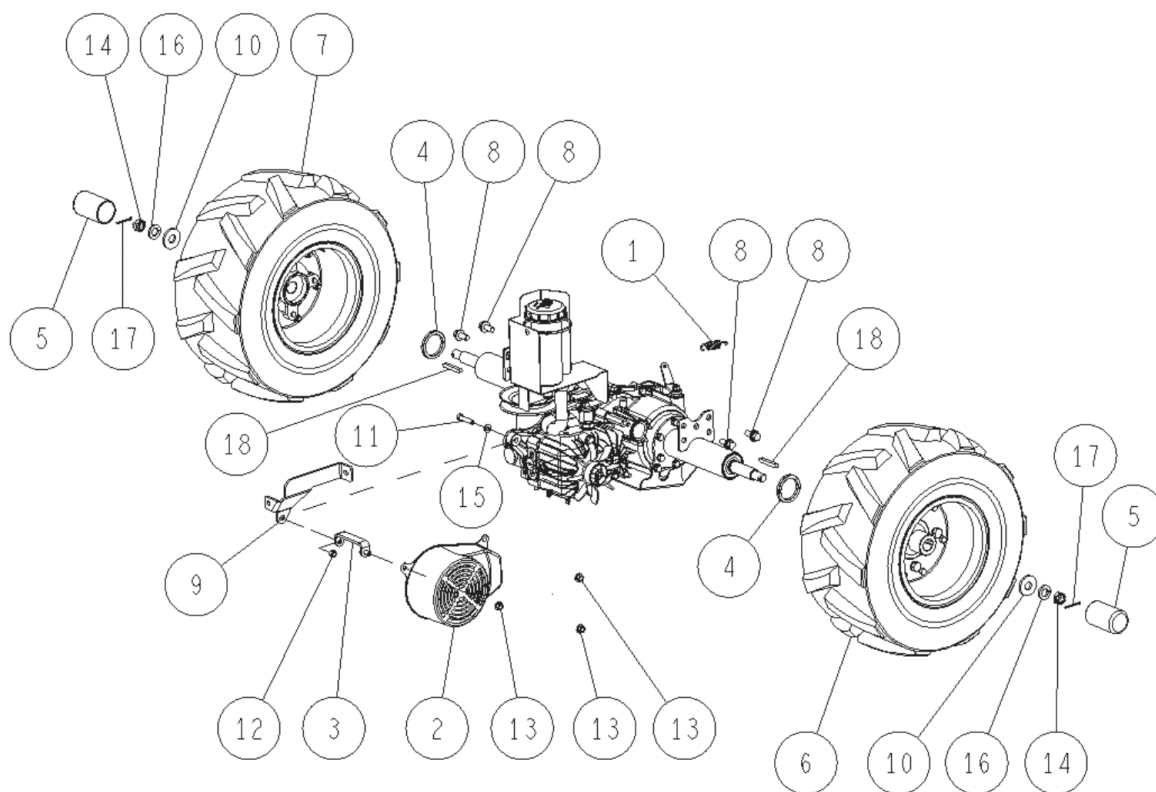

PL02402

08/2017

Number	Part Number	Name	Quantity
1	27307	SPRING	1,000
2	27844	FAN COVER	1,000
3	27843	FAN COVER SETTING	1,000
4	27712	WHEEL BOS DUST SEAL	1,000
5	34837	WHEEL CAP 75MM	1,000
6	34264	R. REAR WHEEL AV98	1,000
7	34265	LEFT REAR WHEELAV98	1,000
8	34269	SCREW M10X25	1,000
9	44043	REAR DECK FIXING	1,000
10	27437	WASHER 16X40X4,5	1,000
11	-	-	1,000
13	27501	NUT FLANGE M8	1,000
14	27435	NUT M16	1,000
15	71343	SPRING WASHER A8	1,000
16	27436	SPRING WASHER	1,000
17	34332	PIN 3.5X35	1,000
18	27556	KEY 7X50	1,000