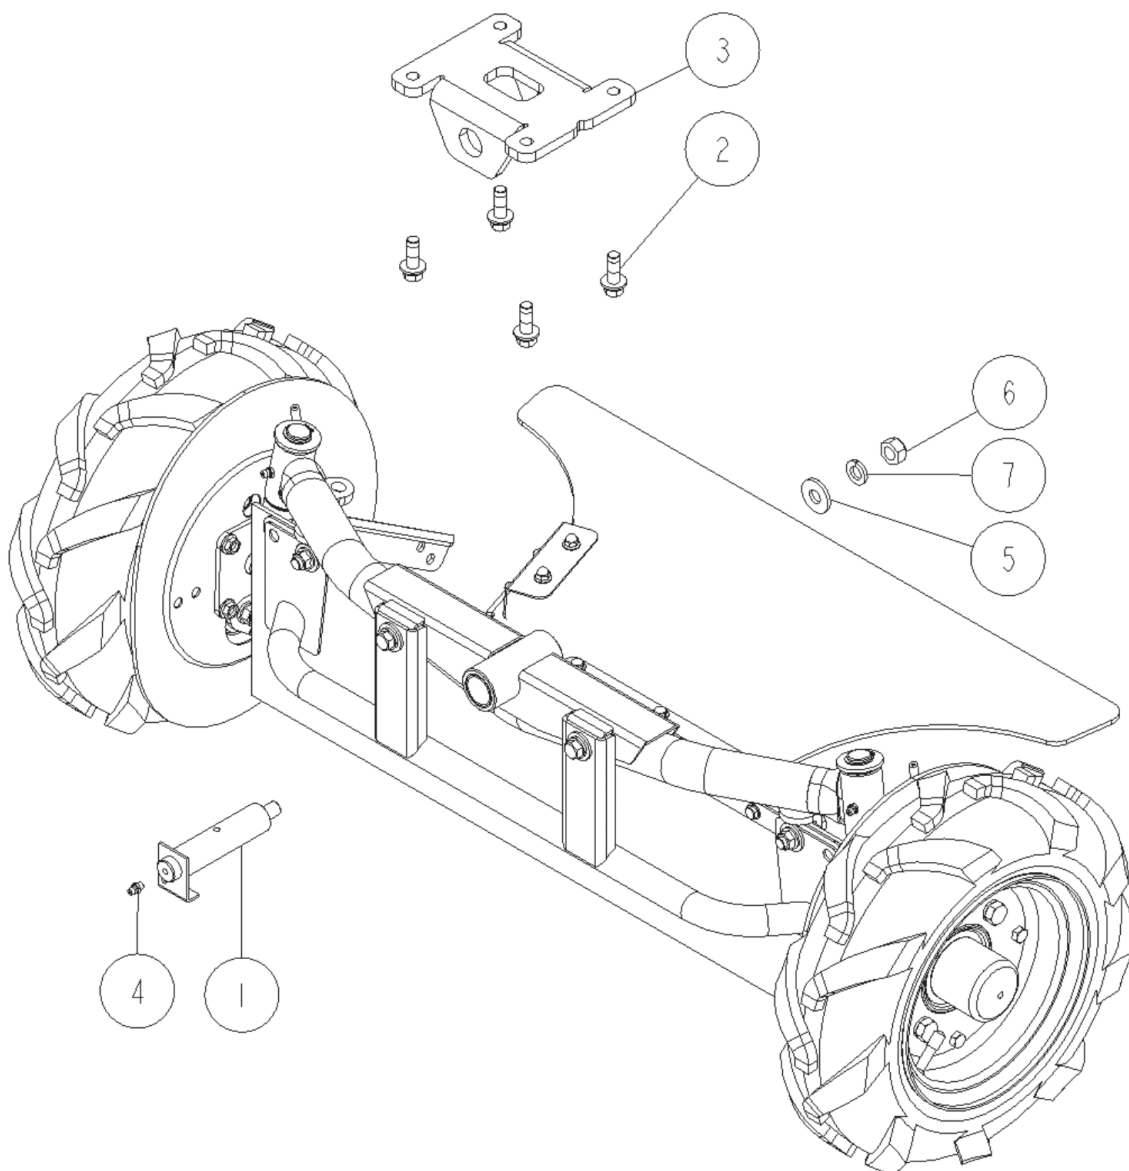

PL02415

08/2017

Number	Part Number	Name	Quantity
1	27661	CENTER PIN	1,000
2	-	-	1,000
3	44058	FRONT AXLE BRACKET	1,000
4	27246	GREASE NIPPEL	1,000
7	27353	SPRING WASHER A12	1,000