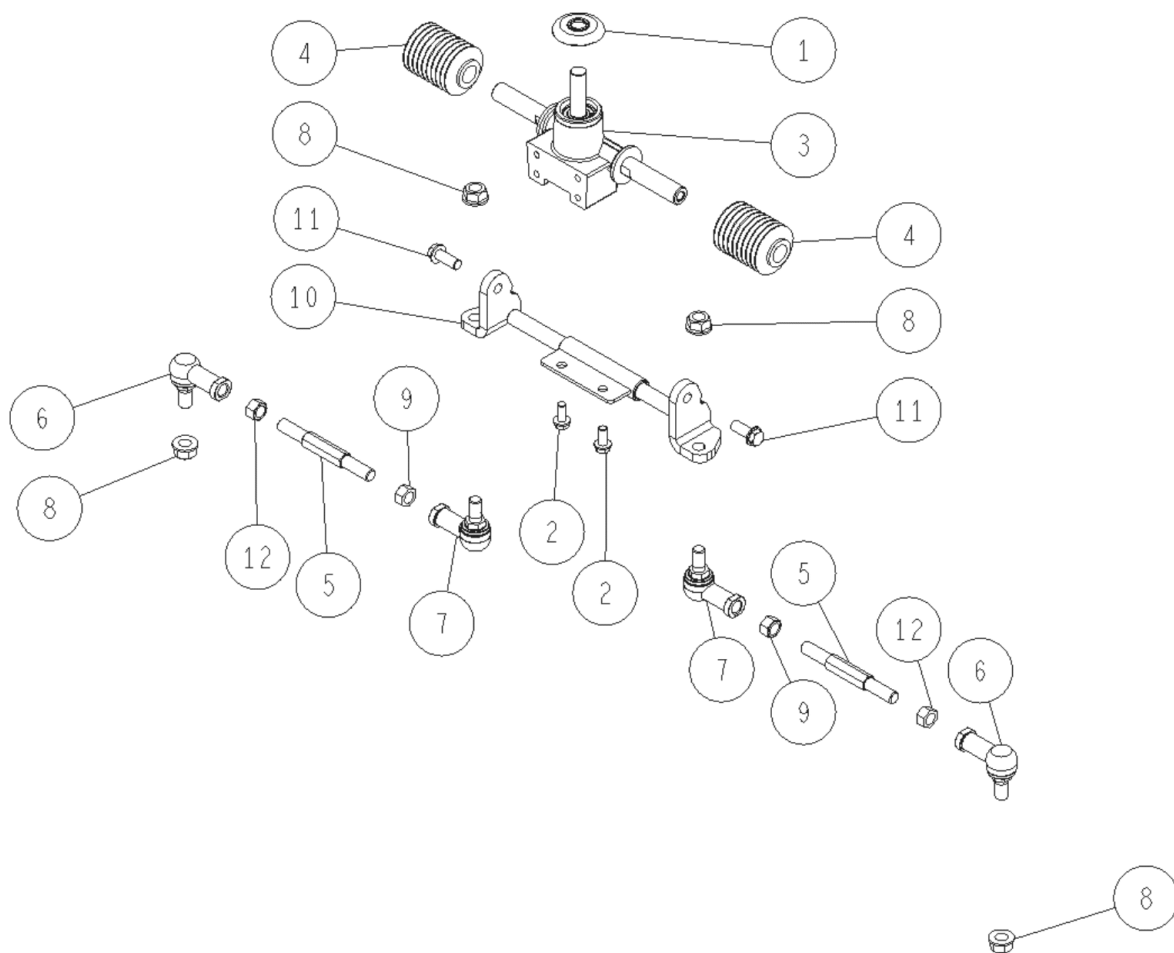

PL02414

08/2017

Number	Part Number	Name	Quantity
1	27423	BEARING COVER	1,000
2	34284	SCREW M8X18	1,000
3	27611	STEER.GEARBOX ASSY	1,000
4	27230	STEERING BOOTS	1,000
5	34167	ADJUST ROD	1,000
6	34230	RIGH.STEERING ELBOW	1,000
7	34231	LEFT STEERING ELBOW	1,000
8	34232	NUT M12 P1.25	1,000
9	34247	NUT M12 LEFT	1,000
10	44183	BRACKET	1,000
11	34311	SCREW M10X25	1,000
12	34316	NUT M12	1,000