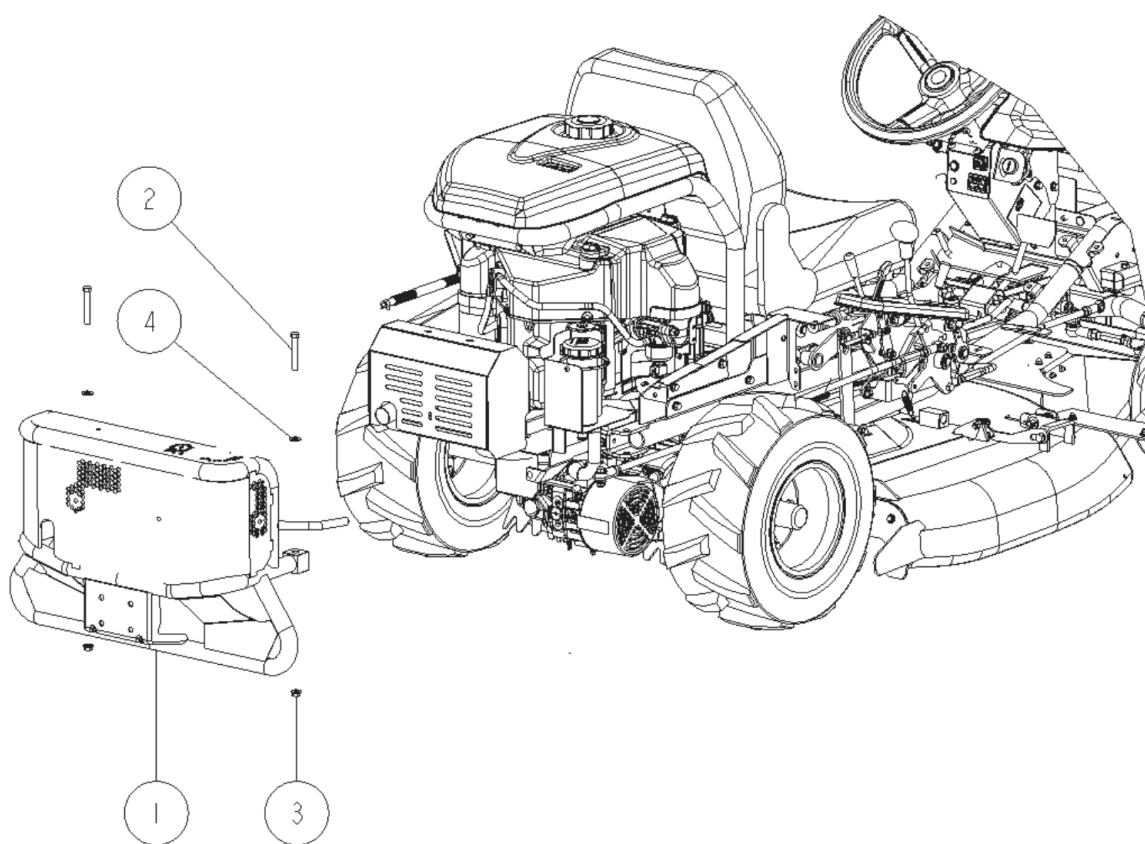

PL02389

08/2017

Number	Part Number	Name	Quantity
1	44187	REAR BUMPER	1,000
2	71064	-> 71032	1,000
3	34317	NUT 10	1,000
4	34327	WASHER 10	1,000