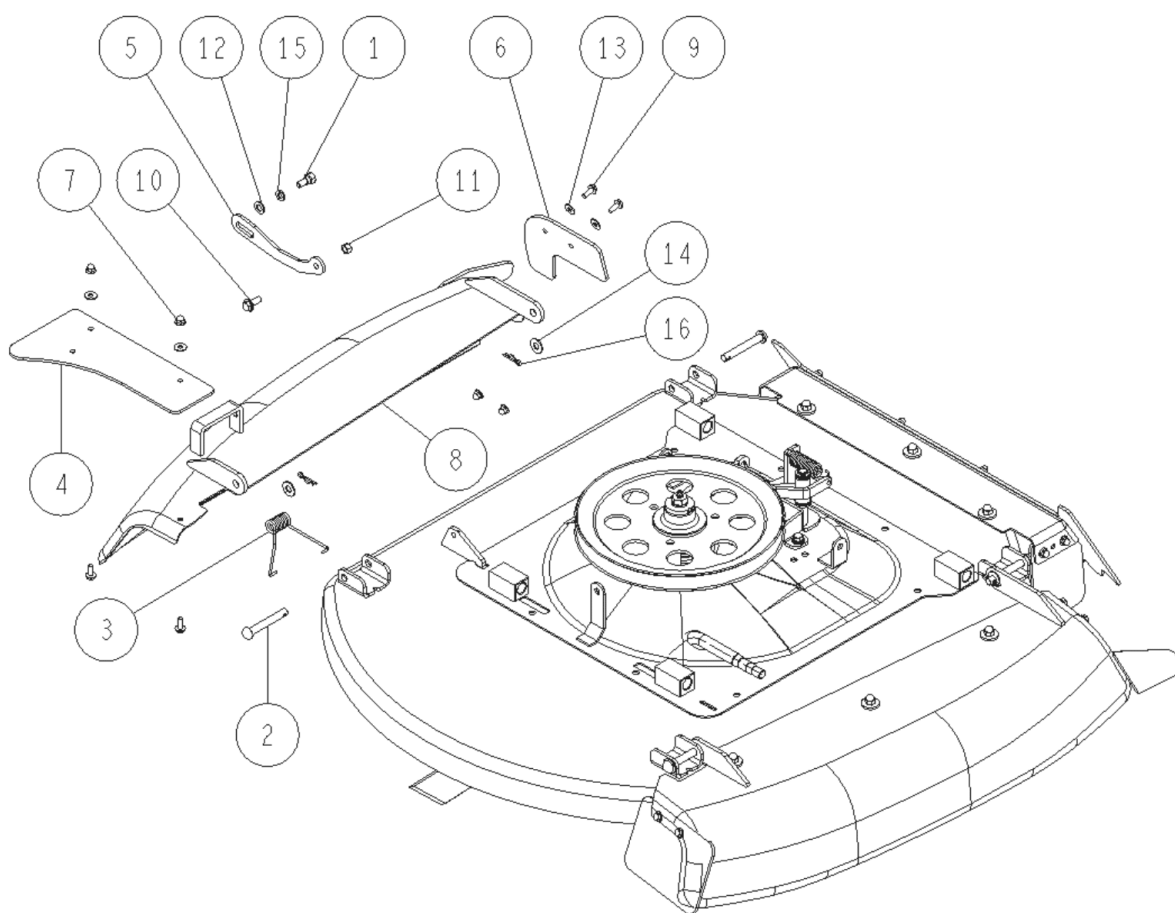

PL02426

08/2017

Number	Part Number	Name	Quantity
1	27417	DEFLECTOR SCREW	1,000
2	43979	DEFLECTOR AXLE	1,000
3	34229	SPRING	1,000
4	34587	RUBBER FLAPPER	1,000
5	34277	R.COVER UP.DOWN ARM	1,000
6	34852	RIGHT REAR COVER	1,000
7	-	-	1,000
8	44199	DEFLECTOR RIGHT	1,000
9	27893	SCREW HM6X20+WASHER	1,000
12	27322	WASHER 10	1,000
13	34322	WASHER 6	1,000
14	34327	WASHER 10	1,000
15	71343	SPRING WASHER A8	1,000
16	34333	PIN	1,000