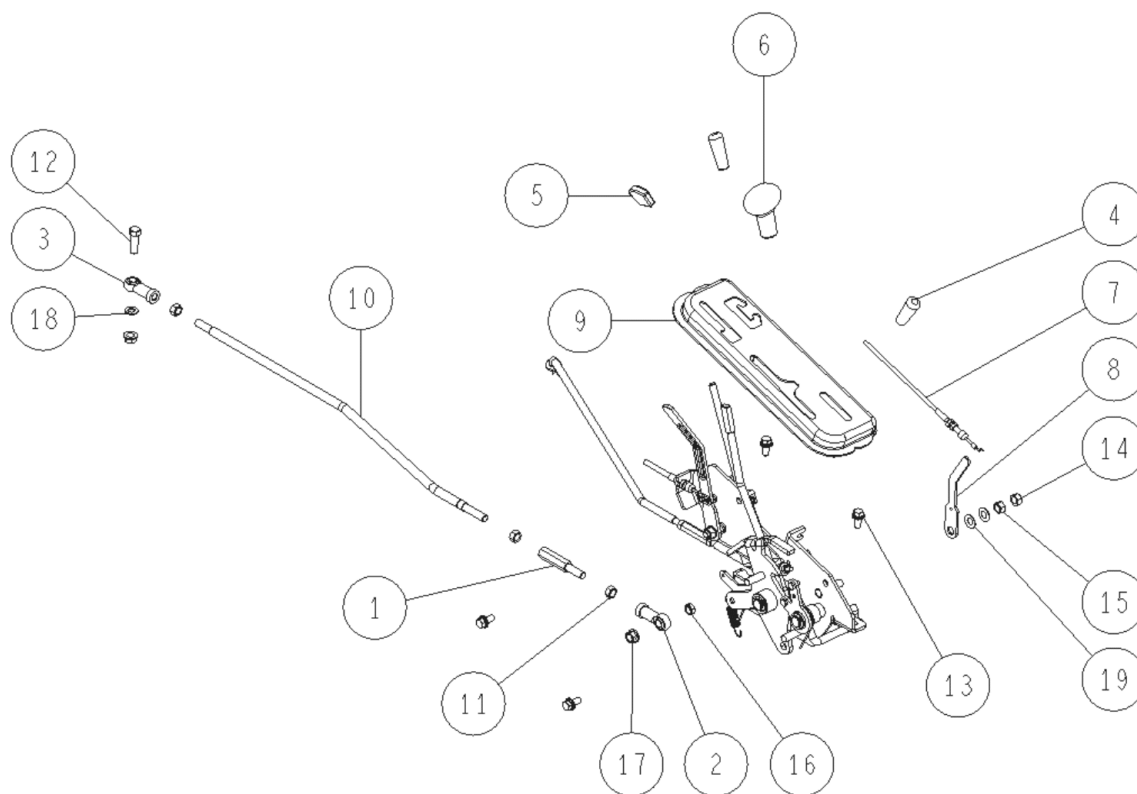

PL02422

08/2017

Number	Part Number	Name	Quantity
1	27329	TURN BACKLE	1,000
2	27206	ROD END HS 10 L	1,000
3	27551	ROD END PHS10EC	1,000
4	27770	LEVER GRIP	1,000
5	27922	LEVER GRIP	1,000
6	34106	GRIP	1,000
7	44095	GAZ CABLE	1,000
8	44000	THROTTLE LEVER	1,000
9	44171	LEVER GUIDE	1,000
10	44176	ROD ADJUSTER FRONT	1,000
11	34294	NUT M10 LEFT	1,000
12	34307	SCREW M10X30	1,000
13	34309	SCREW M8X20	1,000
14	9017	NUT HM10	1,000
15	27231	COUNTER NUT M10X150	1,000
16	-	-	1,000
17	34317	NUT 10	1,000
18	27322	WASHER 10	1,000
19	34330	WASHER H10	1,000