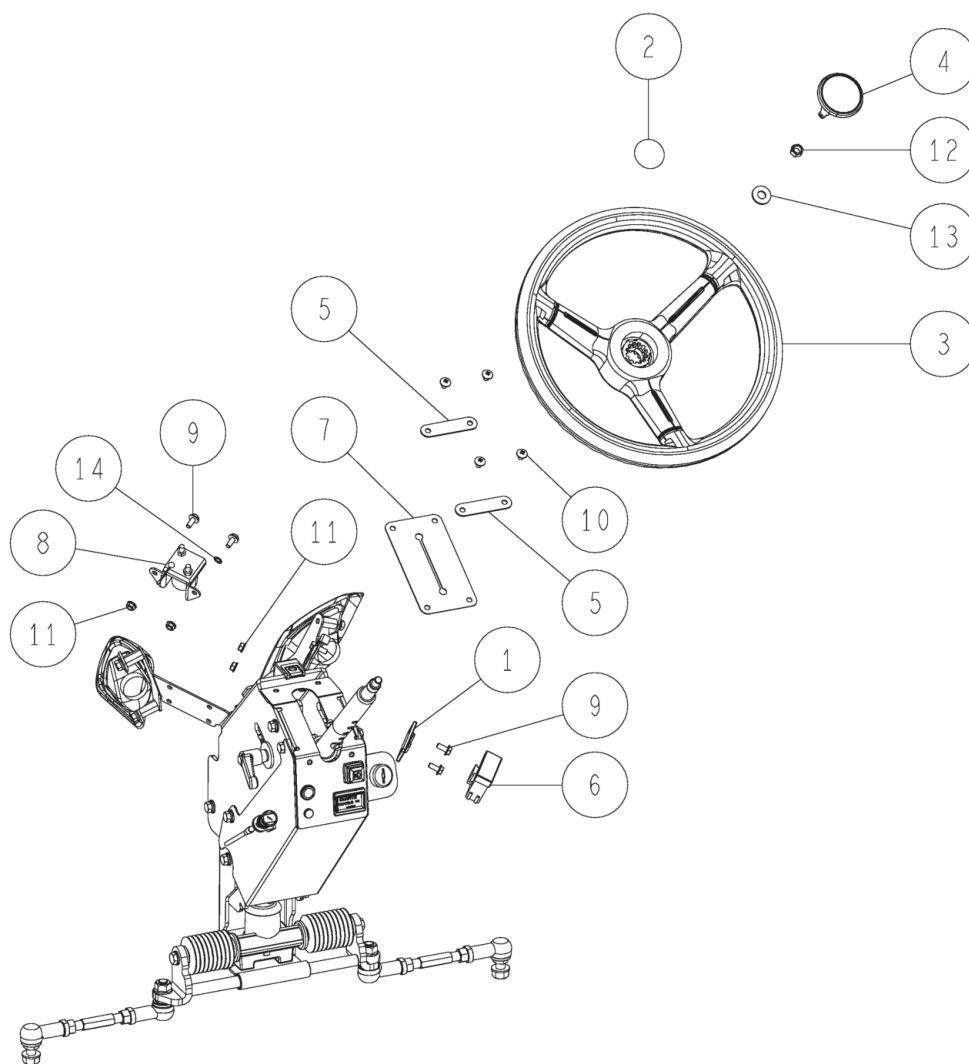

PL02619

10/2019

Number	Part Number	Name	Quantity
1	27992	FUSE BRACKET	1,000
2	27637	STEERING WHEEL	1,000
3	27430	STEERING WHEEL	1,000
4	34661	STEERING CAP	1,000
5	43996	STEAL PLATE	1,000
6	44039	CAP	1,000
7	44049	PROTECTION	1,000
8	27241	MAGNETIC SWITCH	1,000
9	34302	SCREW M6X15	1,000
10	34303	SCREW M6X10	1,000
11	34313	NUT 6	1,000
12	-	-	1,000
13	34323	WASHER 10	1,000
14	34328	TOOTHED WASHER 6	1,000