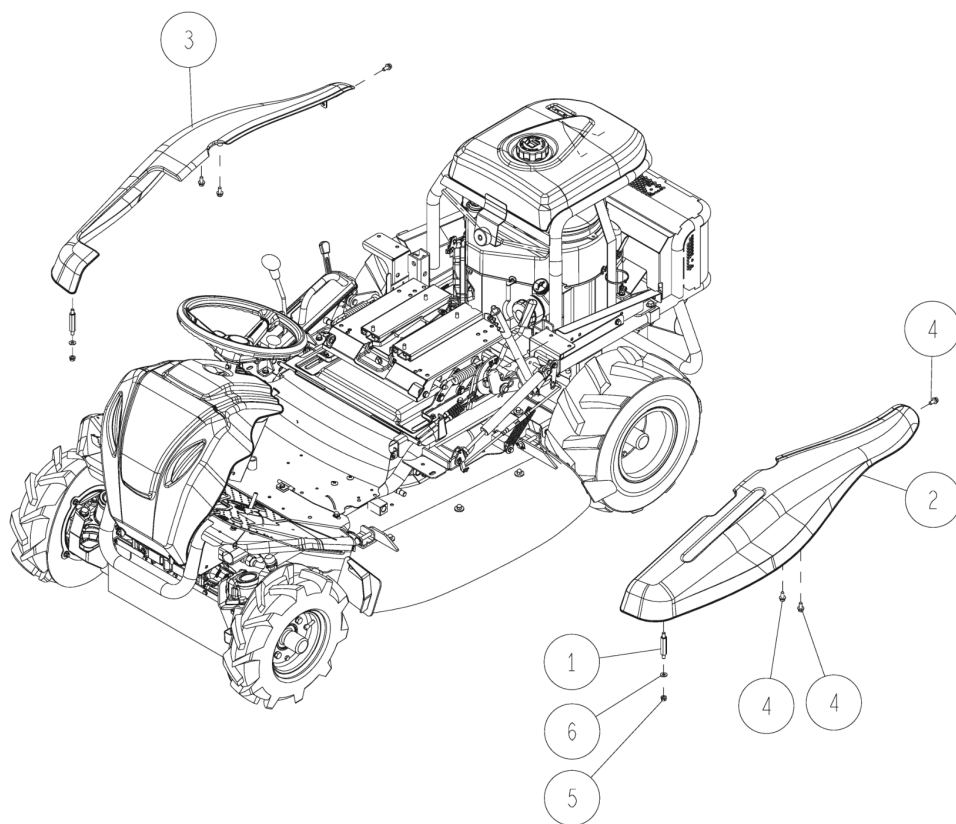

PL02571

03/2019

Number	Part Number	Name	Quantity
1	44084	FRONT COVER LOCK	1,000
2	44088	LOCK STOP	1,000
3	44276	FRONT BUMPER	1,000
4	-	-	1,000
6	44277	FRONT COVER	1,000

PL02572

03/2019

Number	Part Number	Name	Quantity
1	43984	STUD	1,000
2	44036	LEFT SIDE COVER	1,000
3	44037	RIGHT SIDE COVER	1,000
4	34308	SCREW M8X16	1,000
5	34315	NUT 8	1,000
6	34326	WASHER 8	1,000

PL02573

03/2019

Number	Part Number	Name	Quantity
1	43956	CENTERING PLATE	1,000
2	43990	RUBBER 110 MM	1,000
3	44033	CLIP SEAT COVER	1,000
4	44195	RUNNING STEP	1,000
5	44196	CENTR. RUNNING STEP	1,000
6	44204	RUNNING STEP REVET.	1,000
7	27909	WASHER 8X40X2,3	1,000
8	27319	GRIP	1,000
9	27893	SCREW HM6X20+WASHER	1,000
10	34306	SCREW M8X16	1,000
11	34309	SCREW M8X20	1,000
12	34313	NUT 6	1,000
13	34315	NUT 8	1,000