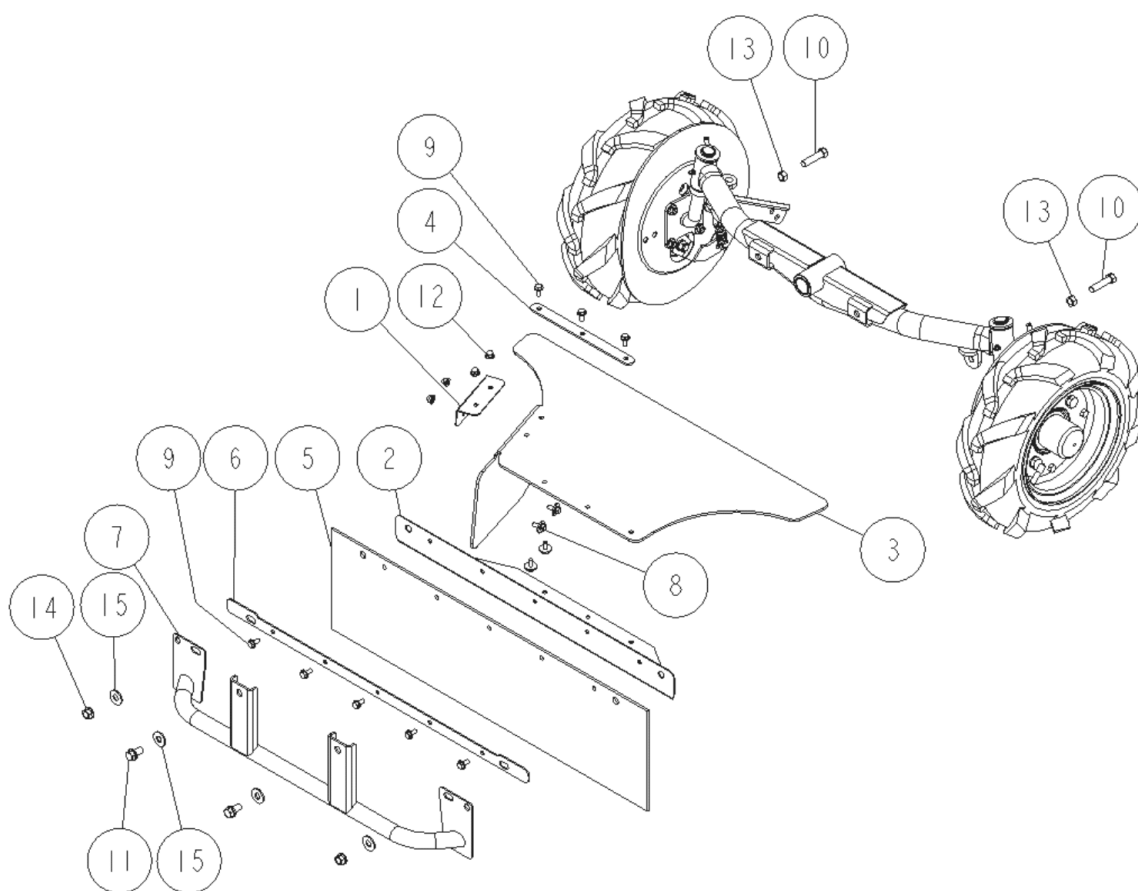

PL02416

08/2017

Number	Part Number	Name	Quantity
1	34211	UP.R.RUB FLAP.BRACK	1,000
2	44012	FIXING PLATE	1,000
3	44013	UPPER FLAPPER	1,000
4	44014	FIXING PLATE	1,000
5	44015	FRONT FLAPPER	1,000
6	44106	FRONT GUARD	1,000
7	44107	FOOT PROTECTION	1,000
8	34298	SCREW M6X16	1,000
9	34302	SCREW M6X15	1,000
10	-	-	1,000
12	27370	NUT FLANGE M6	1,000
13	27231	COUNTER NUT M10X150	1,000
14	34317	NUT 10	1,000
15	34323	WASHER 10	1,000