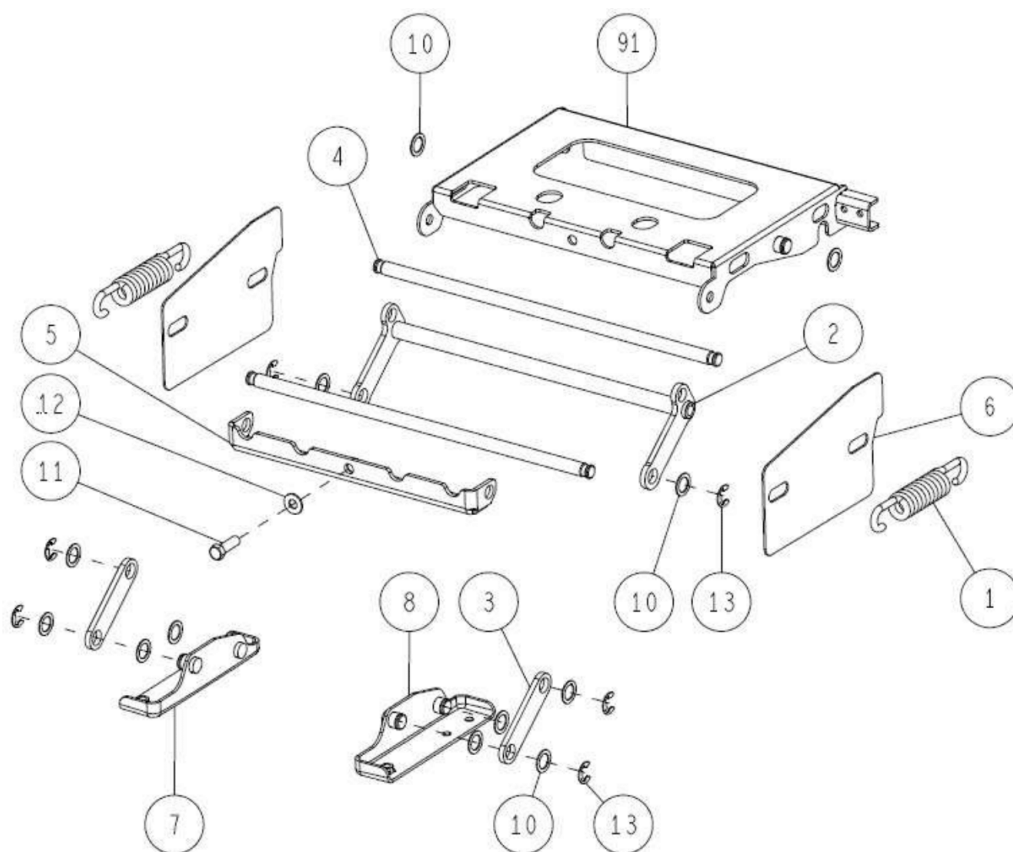

PL02433

08/2017

Number	Part Number	Name	Quantity
1	34225	SPRING	1,000
2	44005	HINGE	1,000
3	44006	SEAT LINK	1,000
4	44007	SEAT BRACKET AXLE	1,000
5	44008	AXLE BRACKET	1,000
6	44105	COVER SEAT BRACKET	1,000
7	44191	BRACKET FONT RIGHT	1,000
8	44192	BRACKET FRONT LEFT	1,000
10	27364	WASHER 16X24X1	1,000
11	-	-	1,000
12	34327	WASHER 10	1,000
13	27313	SNAP RING E TYPE 12	1,000
91	44239	BRACKET	1,000
92	44193	BRACKET	1,000