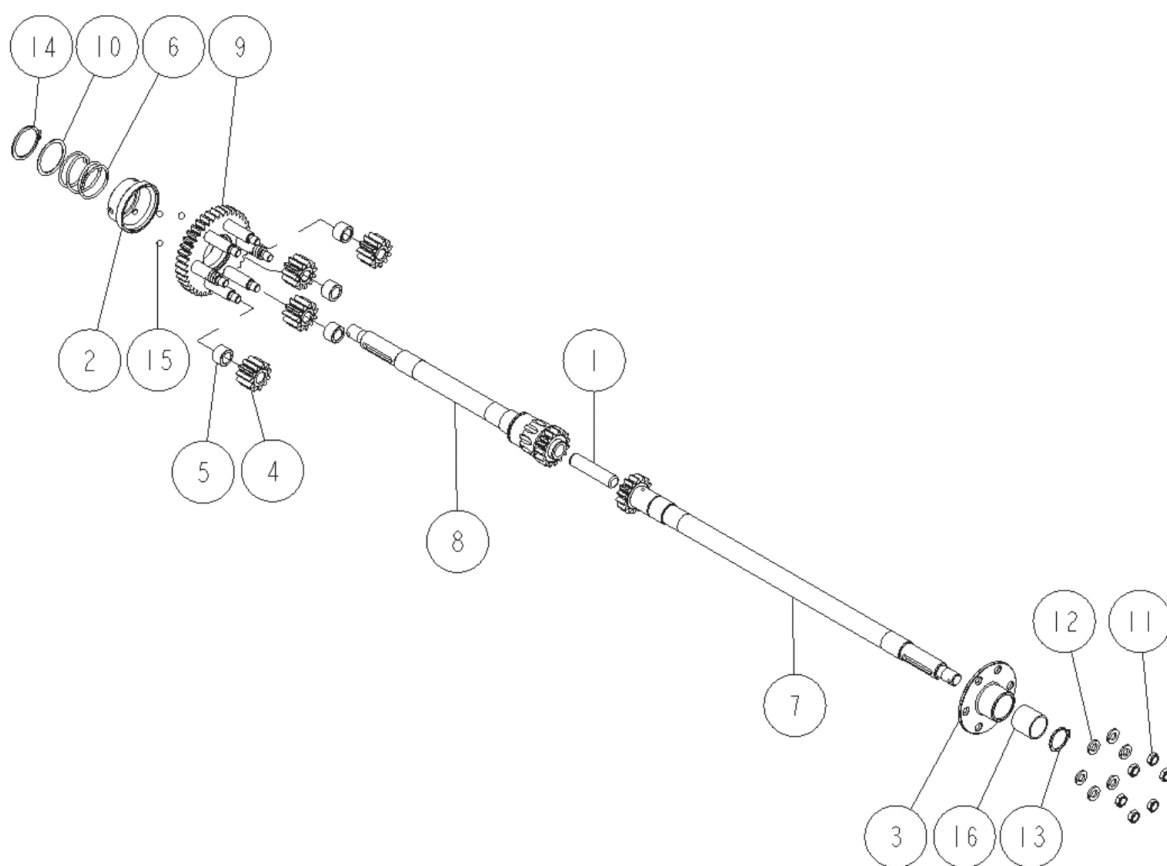

PL02409

08/2017

Number	Part Number	Name	Quantity
1	27490	AXLE PIN	1,000
2	27485	DIFF.LOCK CONE	1,000
3	27492	DIFF.LOCK PLATE	1,000
4	27495	DIFF.LOCK GEAR 11T	1,000
5	27496	AXLE COLLAR DIFF.	1,000
6	27486	DIFF.LOCK SPRING	1,000
7	27686	AXLE LEFT	1,000
8	27718	AXLE RIGHT	1,000
9	34115	AXLE GEAR	1,000
10	27487	WASHER 40X48X1,0	1,000
11	-	-	1,000
12	71052	SPRING WASHER,DIN 1	1,000
13	27494	SNAP RING 28	1,000
14	27638	OUT.CIRCLIP 40	1,000
15	27481	STEEL BALL DIA.7,5	1,000
16	27493	BUSH 28.30	1,000