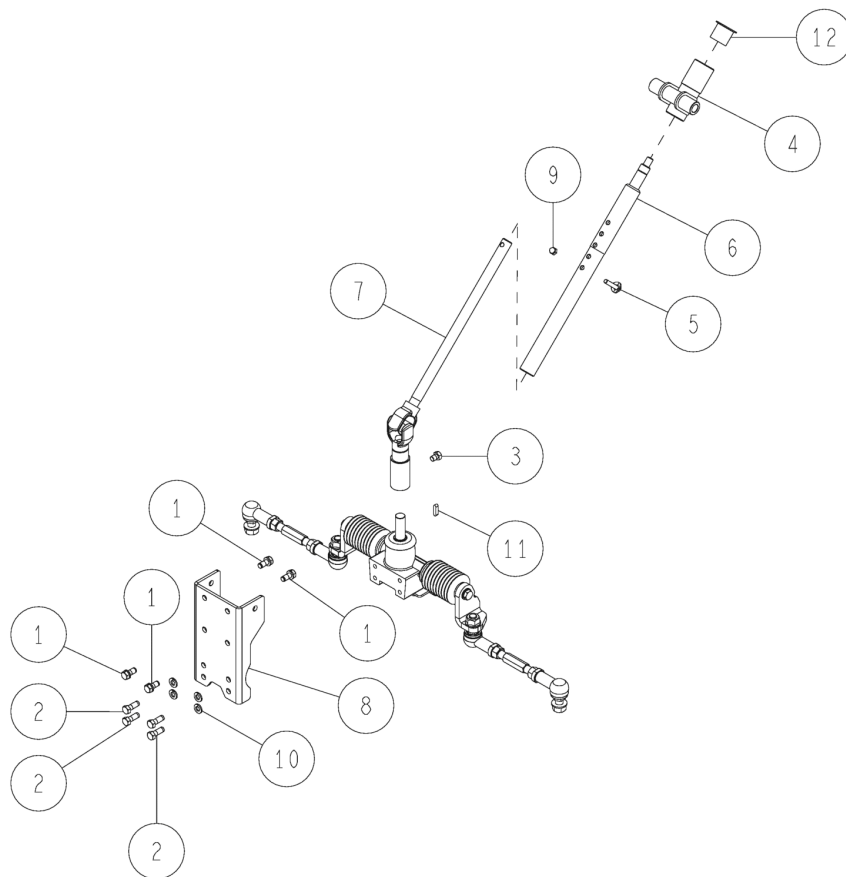

PL02621

10/2019

Number	Part Number	Name	Quantity
1	-	-	1,000
4	44181	GUIDE	1,000
5	44184	AXLE	1,000
6	44299	STEER.COLUM SHAFT	1,000
7	44300	STEERING COLUMN	1,000
8	44301	STEERING BRACKET	1,000
9	27370	NUT FLANGE M6	1,000
10	71343	SPRING WASHER A8	1,000
11	27690	KEY 5X20	1,000
12	44221	RING 25-25-36F	1,000