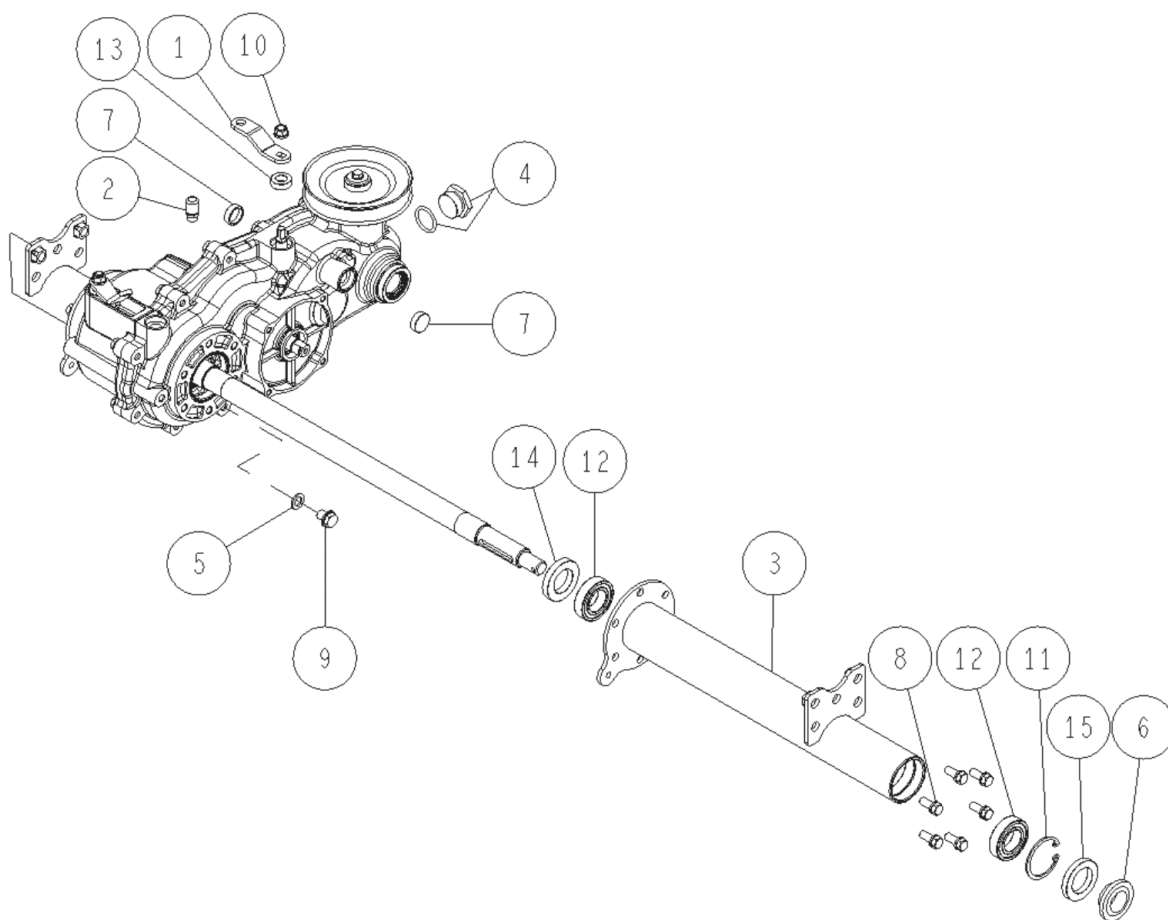

PL02405

08/2017

Number	Part Number	Name	Quantity
1	27807	SUB CHANGE ARM	1,000
2	27829	AIR BLEEZER	1,000
3	34117	LEFT SHAFT CASE	1,000
4	34670	PLUG + GASKET	1,000
5	27535	WASHER 10,5X18X1,6	1,000
6	27441	OIL SEAL AP 30X47X7	1,000
7	27831	BLACK CAP 22	1,000
8	27446	SCREW 8X20 + WASHER	1,000
9	27605	SCREW M10-12 (125)	1,000
10	27501	NUT FLANGE M8	1,000
11	27442	SNAP RING 47	1,000
12	27653	BEARING 6005	1,000
13	27806	OIL SEAL 12X22X7	1,000
14	34345	GASKET 28.47.8	1,000
15	34346	GASKET 30.47.7	1,000