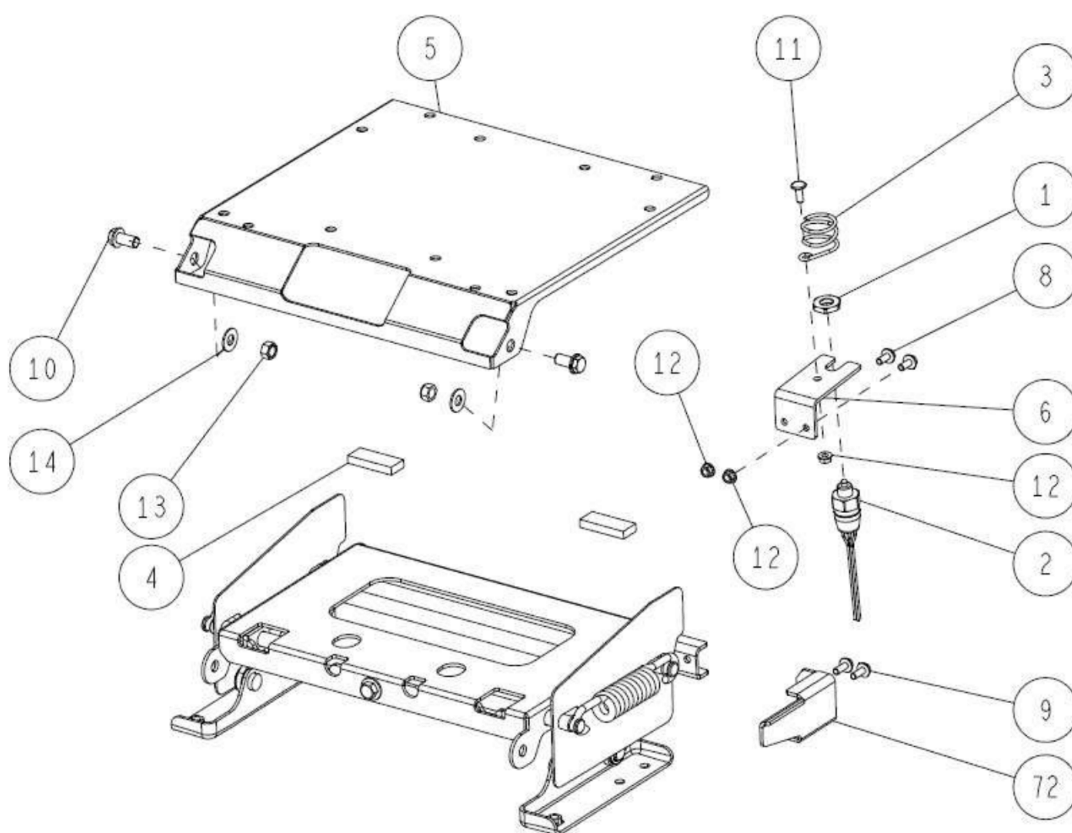

PL02432

11/2018

Number	Part Number	Name	Quantity
1	27856	SWITCH LOCK NUT	1,000
2	27855	SAFETY SWITCH	1,000
3	44117	SEAT SPRING	1,000
4	44009	PIN	1,000
5	44115	SEAT BRACKET	1,000
6	44116	KEY SWITCH BRACKET	1,000
8	34302	SCREW M6X15	1,000
9	27893	SCREW HM6X20+WASHER	1,000
10	-	-	1,000
11	34312	SCREW M6X16	1,000
12	34313	NUT 6	1,000
13	9017	NUT HM10	1,000
14	34327	WASHER 10	1,000
15	34314	NUT 6	1,000
71	44194	BRACKET	1,000
72	44238	BRACKET	1,000