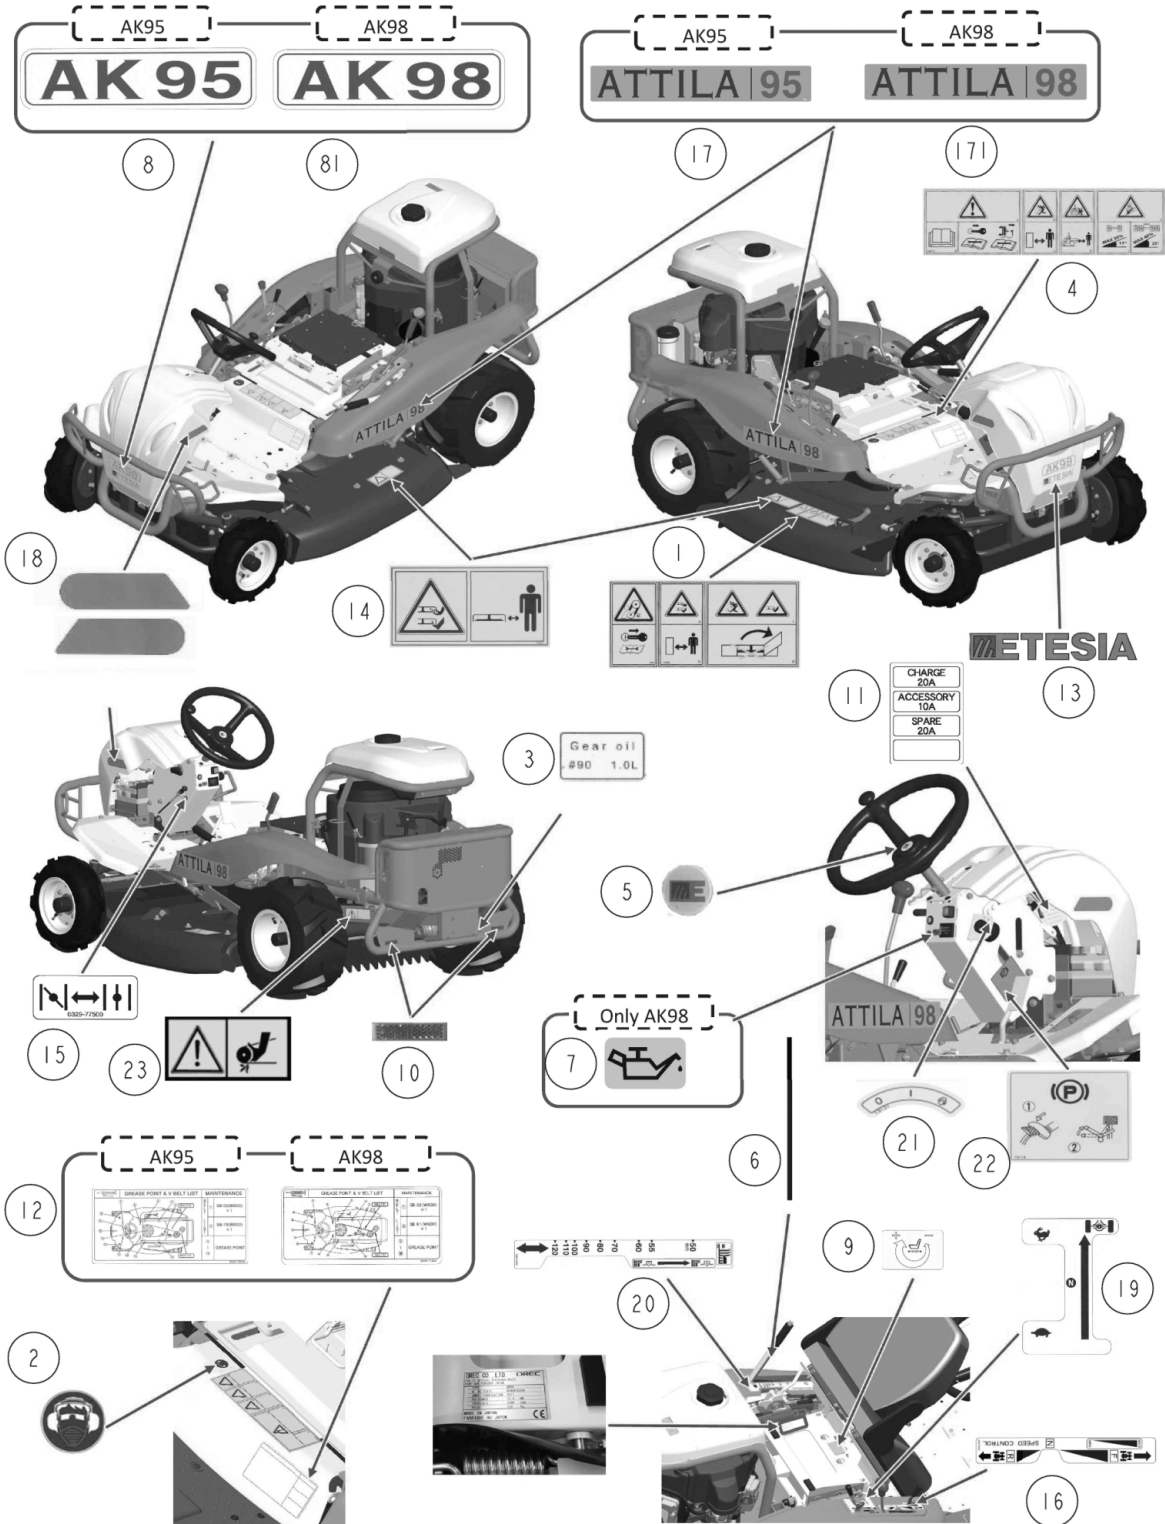

PL02628

10/2019

Number	Part Number	Name	Quantity
1	13089	ETIQ. TRAPPE FR.	1,000
2	12136	SOUNDPROOF LABEL	1,000
3	27903	OIL LABEL	1,000
4	13021	STICKER	1,000
5	25330	BADGE - ETESIA	1,000
6	34282	STICKER CUT.HEIGHT	1,000
7	34281	STICKER OIL AV98	1,000
8	44127	STICKER AK95	1,000
9	44040	STICKER SEAT	1,000
10	-	-	1,000
11	44097	STICKER	1,000
12	44128	STICKER MAINTENANCE	1,000
13	13086	STICKER ETESIA	1,000
14	13062	STICKER CUT-DECK	1,000
17	13339	STICKER ATTILA 95_2	1,000
19	44208	STICKER	1,000
21	13121	LABEL KEY	1,000
22	13113	STICKER	1,000
23	34580	STICKER	1,000
81	44209	STICKER AK98	1,000
171	13254	STICKER ATTILA 98	1,000