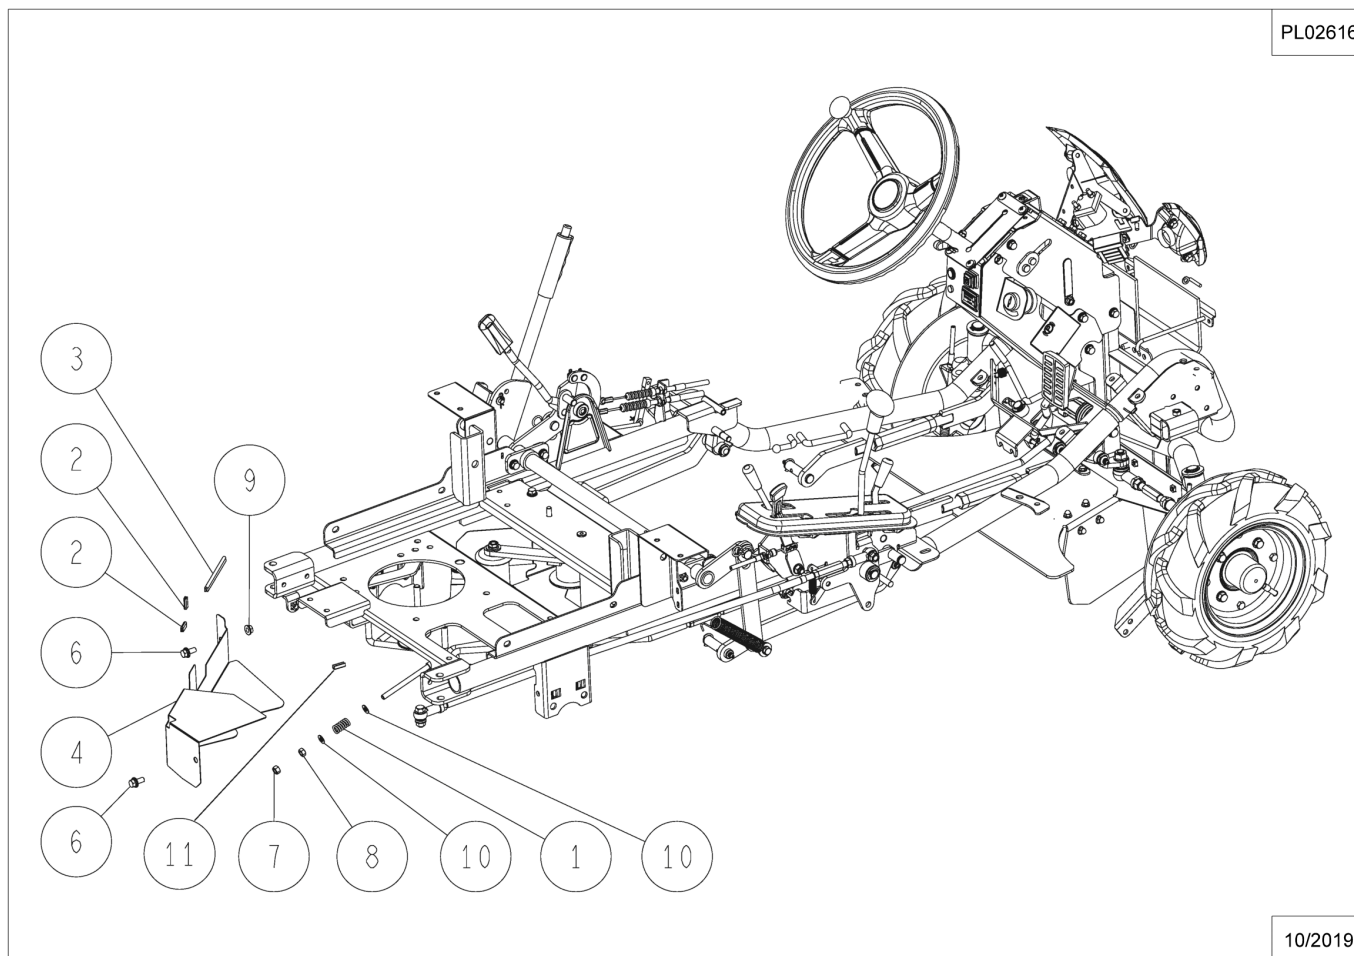

PL02573

03/2019

Number	Part Number	Name	Quantity
1	43956	CENTERING PLATE	1,000
2	43990	RUBBER 110 MM	1,000
3	44033	CLIP SEAT COVER	1,000
4	44195	RUNNING STEP	1,000
5	44196	CENTR. RUNNING STEP	1,000
6	44204	RUNNING STEP REVET.	1,000
7	27909	WASHER 8X40X2,3	1,000
8	27319	GRIP	1,000
9	27893	SCREW HM6X20+WASHER	1,000
10	34306	SCREW M8X16	1,000
11	34309	SCREW M8X20	1,000
12	34313	NUT 6	1,000
13	34315	NUT 8	1,000

PL02389

08/2017

Number	Part Number	Name	Quantity
1	44187	REAR BUMPER	1,000
2	71064	-> 71032	1,000
3	34317	NUT 10	1,000
4	34327	WASHER 10	1,000

PL02390

08/2017

Number	Part Number	Name	Quantity
1	44212	RUBBER STOP	1,000
2	44075	BRACKET RIGHT	1,000
3	44076	FIXING CORNER TANK	1,000
4	44077	FUEL TANK	1,000
5	44096	TANK CAP	1,000
6	44080	FUEL GAUGE	1,000
7	44081	FUEL FILTER	1,000
8	44091	TANK COVER WITHE	1,000
9	44188	TANK BRACKET	1,000
10	-	-	1,000
12	34308	SCREW M8X16	1,000
13	34309	SCREW M8X20	1,000
16	34318	WASHER 6	1,000

PL02616

10/2019

Number	Part Number	Name	Quantity
1	27682	BRAKE SPRING	1,000
3	43990	RUBBER 110 MM	1,000
4	44189	BELT COVER	1,000
6	34309	SCREW M8X20	1,000
7	-	-	1,000
9	27501	NUT FLANGE M8	1,000
10	34319	WASHER 8X18X1,6	1,000

PL02394

08/2017

Number	Part Number	Name	Quantity
1	27226	RUBBER COVER 58	1,000
2	27391	RETURN SPRING	1,000
3	34102	SPRING	1,000
4	34826	PULLEY	1,000
5	34182	TENSIONNER AXLE	1,000
6	44102	TENSION.ARM BLADE	1,000
7	27364	WASHER 16X24X1	1,000
8	34317	NUT 10	1,000
9	34323	WASHER 10	1,000
10	71052	SPRING WASHER,DIN 1	1,000
11	34339	CIRCLIP 15	1,000
12	27365	SNAP RING 16	1,000
13	71039	CIRCLIP,DIN 427 35X	1,000
14	25112	BALL BEARING,6202 S	1,000
15	27612	DU BUSH 16-25	1,000