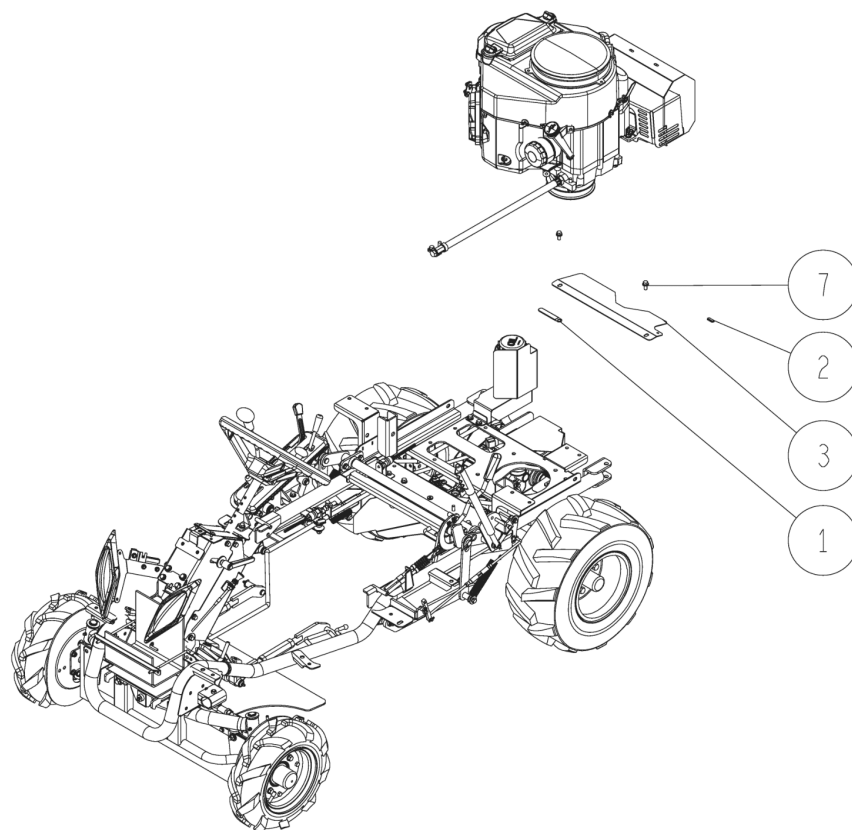

PL02397

08/2017

Number	Part Number	Name	Quantity
1	34289	PULLEY	1,000
2	34124	LEVER	1,000
3	34126	LEVER	1,000
4	34127	LEFT ROD	1,000
5	34128	RIGHT ROD	1,000
6	34129	ADJUST ROD	1,000
7	34164	BRAKE PLATE	1,000
8	34583	GAS JACK	1,000
9	27390	WASHER 12X24X1	1,000
10	27896	SCREW+WASHER HM6X12	1,000
11	-	-	1,000
12	34315	NUT 8	1,000
13	34318	WASHER 6	1,000
14	34319	WASHER 8X18X1,6	1,000
15	27324	SNAP PIN 8	1,000
16	27751	SNAP PIN 6	1,000
17	34335	AXLE 6X20	1,000
18	34336	AXLE 8X28	1,000
19	44219	AXLE 8X69	1,000
20	27520	BUSH MB 122 ODV	1,000
21	27349	DU BUSH 10.15.18F	1,000

PL02399

08/2017

Number	Part Number	Name	Quantity
1	27856	SWITCH LOCK NUT	1,000
2	27855	SAFETY SWITCH	1,000
3	43975	LEVER AXLE	1,000
4	34141	CABLE PLATE	1,000
5	34219	GRIP	1,000
6	43987	BLADE LEVER HANDLE	1,000
7	44094	BLADE BRAKE CABLE	1,000
8	44093	BLADE CLUTCH CABLE	1,000
9	44053	SECUR.SWITCHBRACKET	1,000
10	44177	CLUTCH LEVER	1,000
11	44186	FRAME AK98 / AK95	1,000
12	44201	UP/DOWN/ADJUS.SHAFT	1,000
13	-	-	1,000
14	34309	SCREW M8X20	1,000
15	34318	WASHER 6	1,000
16	27751	SNAP PIN 6	1,000
17	34338	CIRCLIP 13	1,000
18	27313	SNAP RING E TYPE 12	1,000

PL02618

10/2019

Number	Part Number	Name	Quantity
1	27314	HARNESS CLIP	1,000
2	43972	RUBBER 20MM	1,000
3	44057	BELT COVER	1,000
7	34309	SCREW M8X20	1,000

PL02401

08/2017

Number	Part Number	Name	Quantity
1	34593	CUT.HEIGHT ADJUSTM.	1,000
2	34591	NUT M16 LEFT	1,000
3	44025	ARM FRONT LEFT	1,000
4	44027	FRONT RIGHT ARM	1,000
5	44030	REAR LEFT ARM	1,000
6	44032	REAR RIGHT ARM	1,000
7	34598	NUT M16	1,000
8	44031	FRONT RIGHT ARM CPL	1,000
9	44029	FRONT LEFT ARM CPLT	1,000