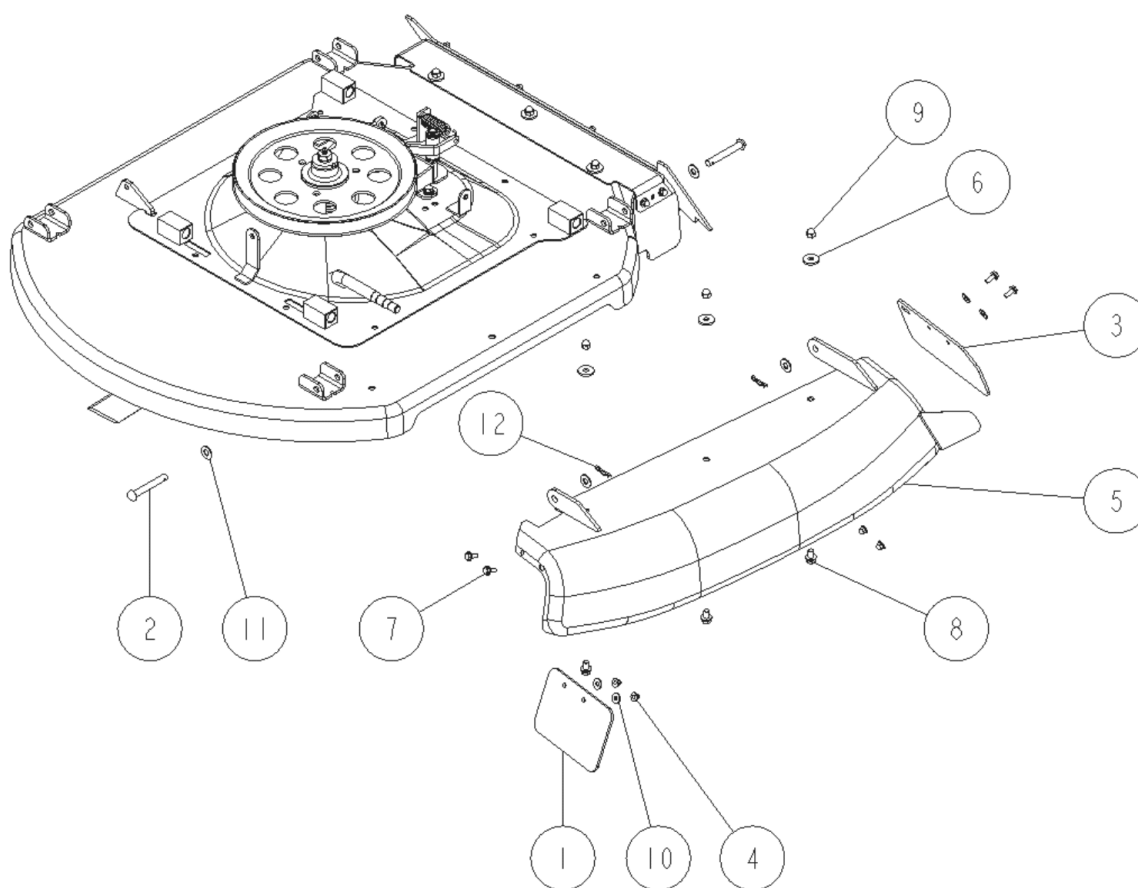

PL02427

08/2017

Number	Part Number	Name	Quantity
1	43978	FRONT UPPER GUARD	1,000
2	43979	DEFLECTOR AXLE	1,000
3	34698	RUBBER FLAPPER	1,000
4	-	-	1,000
5	44200	DEFLECTOR LEFT	1,000
7	27893	SCREW HM6X20+WASHER	1,000
8	34308	SCREW M8X16	1,000
10	34322	WASHER 6	1,000
11	34327	WASHER 10	1,000
12	34333	PIN	1,000