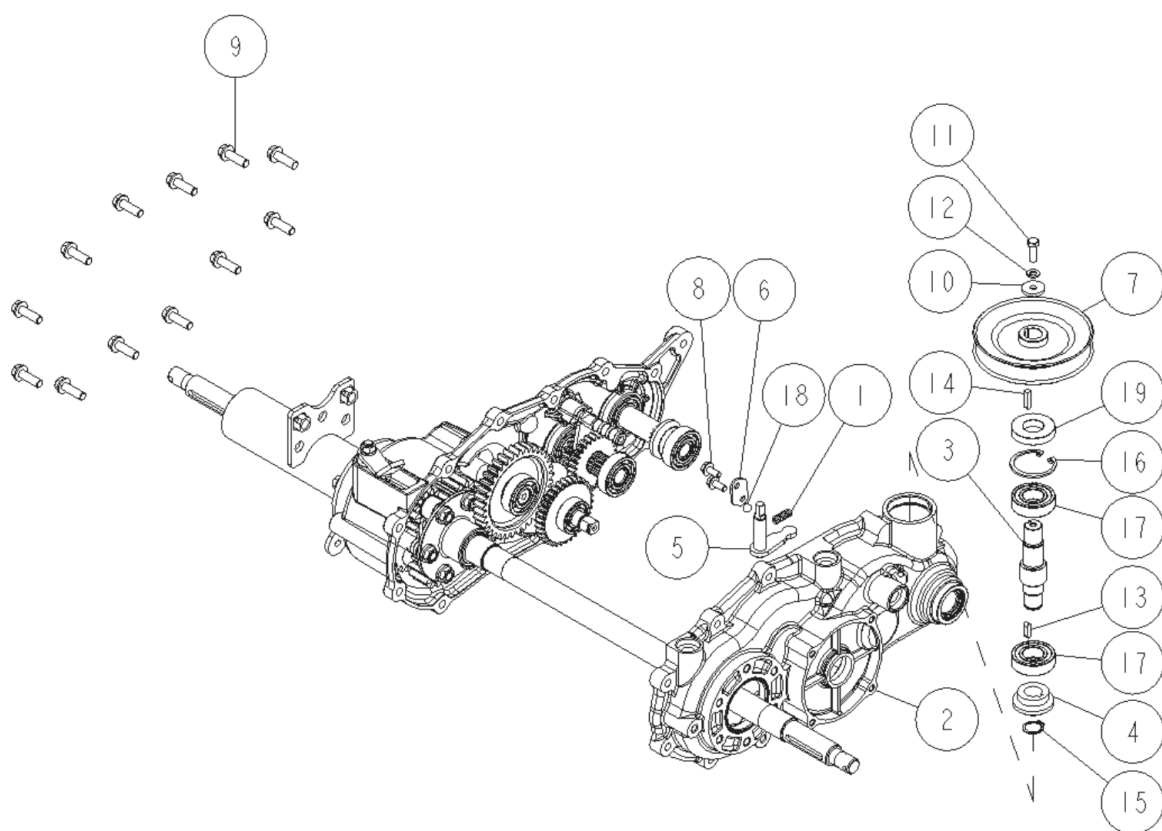

PL02404

08/2017

Number	Part Number	Name	Quantity
1	27453	BRAKE DRUM (PA-7)	1,000
2	34285	SPRING	1,000
3	27820	BRAKE JOINT	1,000
4	-	-	1,000
6	27455	BRAKE SHOE SET	1,000
7	43991	GASKET	1,000
8	27457	HEXA.SCREW M6X12 8T	1,000
9	9017	NUT HM10	1,000
10	34319	WASHER 8X18X1,6	1,000
11	34321	WASHER 10X21X2	1,000
12	71049	SPRING WASHER,DIN 1	1,000
13	71052	SPRING WASHER,DIN 1	1,000
14	27337	SPLINT PIN 2X15	1,000
15	34339	CIRCLIP 15	1,000
16	27818	OIL SEAL UE 15X30X7	1,000

PL02406

08/2017

Number	Part Number	Name	Quantity
1	27803	SPRING 1,4	1,000
2	27791	TRANSMIS.CASE LEFT	1,000
3	27793	A AXLE	1,000
4	27795	20T SPIR.MITA GEAR	1,000
5	27800	SWING ARM	1,000
6	27804	SHIFT SPRING HOLDER	1,000
7	34586	PULLEY	1,000
8	27805	TAB TIGHT M6X14	1,000
9	27830	HEX.TAP TIGHT M8X25	1,000
10	27220	WASHER 6,5X22X3,2	1,000
11	-	-	1,000
12	71049	SPRING WASHER,DIN 1	1,000
13	27794	KEY 5X16	1,000
14	27796	KEY 5X20	1,000
15	27376	SNAP RING 17	1,000
16	27797	SNAP RING 42	1,000
17	34536	BEARING	1,000
18	27802	STEEL BALL D.8	1,000
19	27798	OIL SEAL 20X42X8	1,000