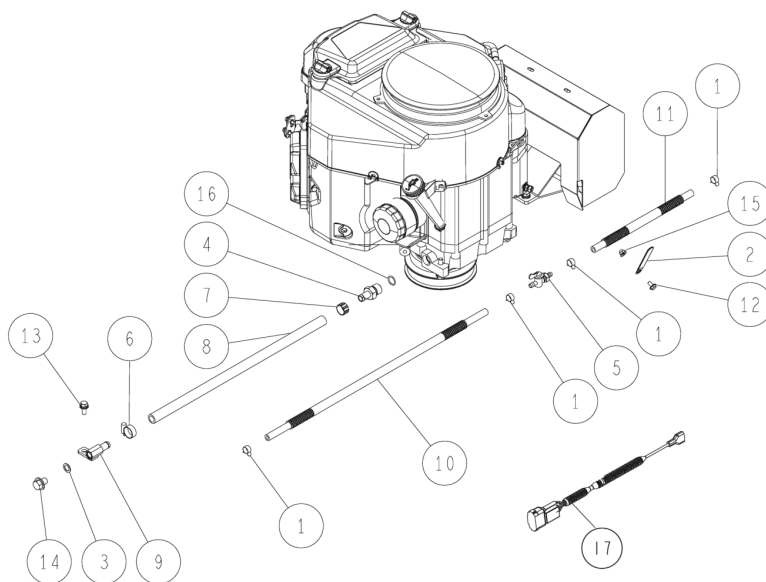

PL02627

10/2019

Number	Part Number	Name	Quantity
1	34288	COLLAR 17	1,000
2	27314	HARNESS CLIP	1,000
3	27864	COPPER PACKING	1,000
4	43976	CONNECTION	1,000
5	34248	FUEL STOP VALVE	1,000
6	-	-	1,000
8	44021	EMPTYING PIPE	1,000
9	44022	OIL CHANGE ADAPTER	1,000
10	44078	FUEL LINE 600	1,000
11	44079	FUEL LINE 270	1,000
12	27896	SCREW+WASHER HM6X12	1,000
13	34309	SCREW M8X20	1,000
14	27865	FLANGE BOLT	1,000
16	27499	O RING P16	1,000
17	44293	ENGINE WIRING	1,000