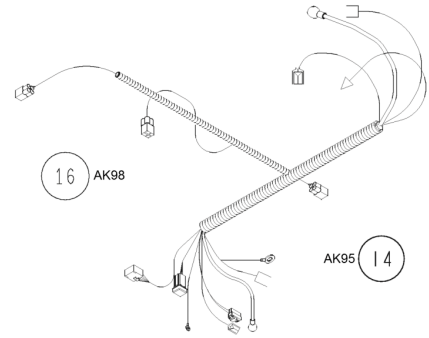

PL02617

10/2019

Number	Part Number	Name	Quantity
1	27847	BATTER.PLUS CORD230	1,000
2	44055	BATTERY BRACKET	1,000
3	44089	GROUND CABLE	1,000
4	44090	CAOUT.PROTECT.BATT.	1,000
5	44278	BATTERY FIXING	1,000
6	44279	BATTERY ROD	1,000
9	27319	GRIP	1,000
10	-	-	1,000
11	34318	WASHER 6	1,000
12	44056	BATTERY FIXING	1,000
13	27501	NUT FLANGE M8	1,000
14	44295	ELE.WIR.AK95 AK98 2	1,000
16	44294	ELEC.WIRING AK98 2	1,000