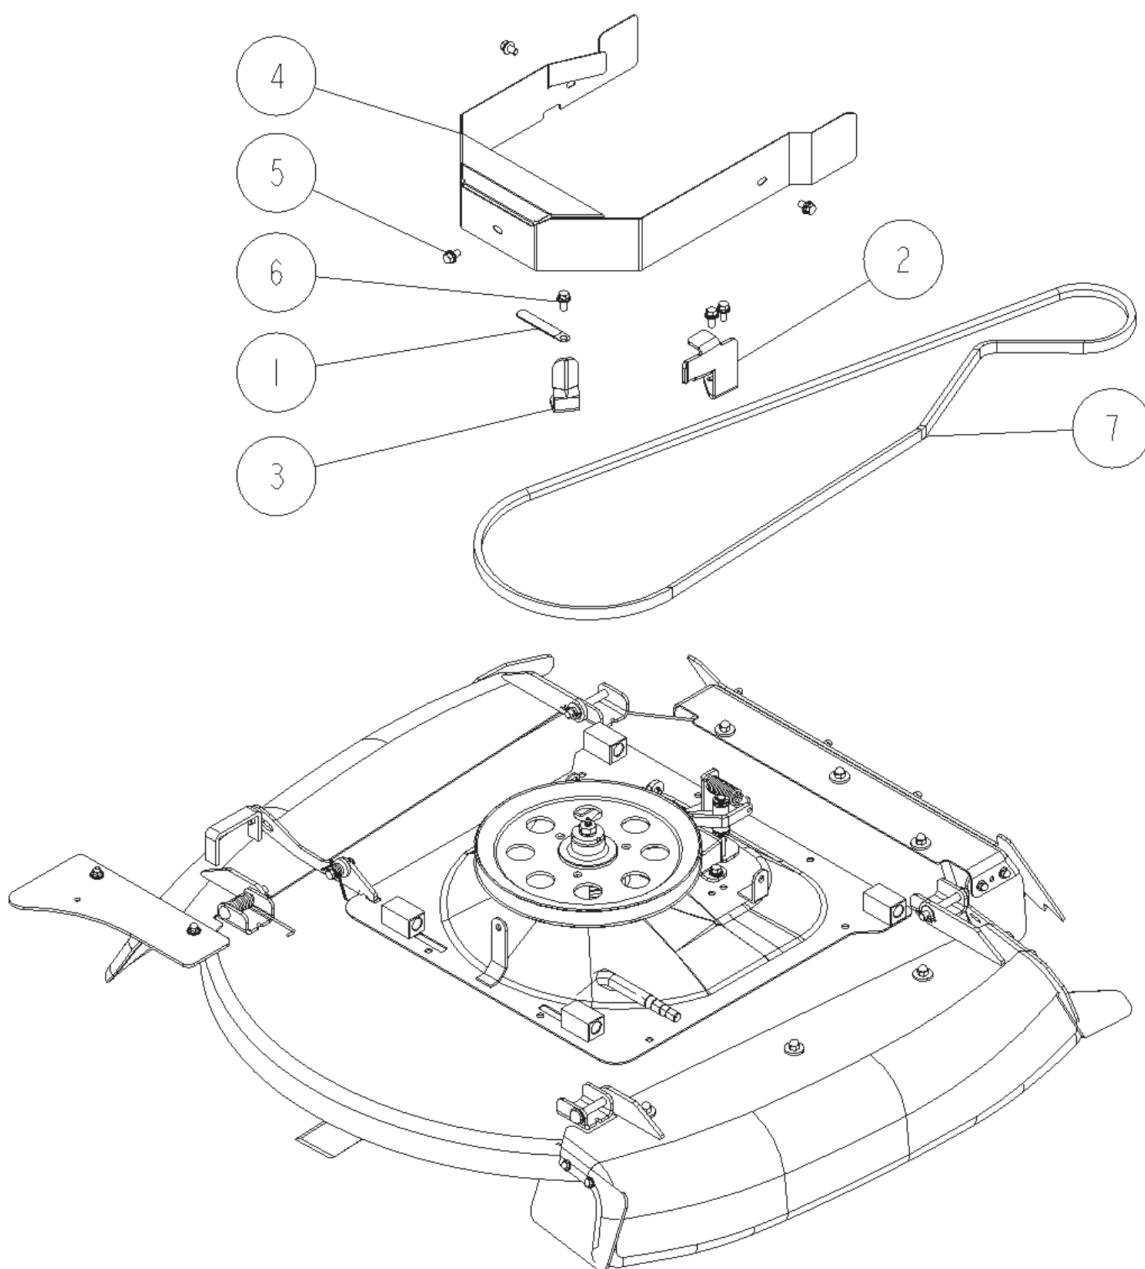

PL02425

08/2017

Number	Part Number	Name	Quantity
1	27314	HARNESS CLIP	1,000
2	34179	LEFT BELT GUIDE	1,000
3	34181	BELT GUIDE	1,000
4	44198	BELT COVER	1,000
5	34308	SCREW M8X16	1,000
6	34309	SCREW M8X20	1,000
7	34348	BLADE BELT	1,000