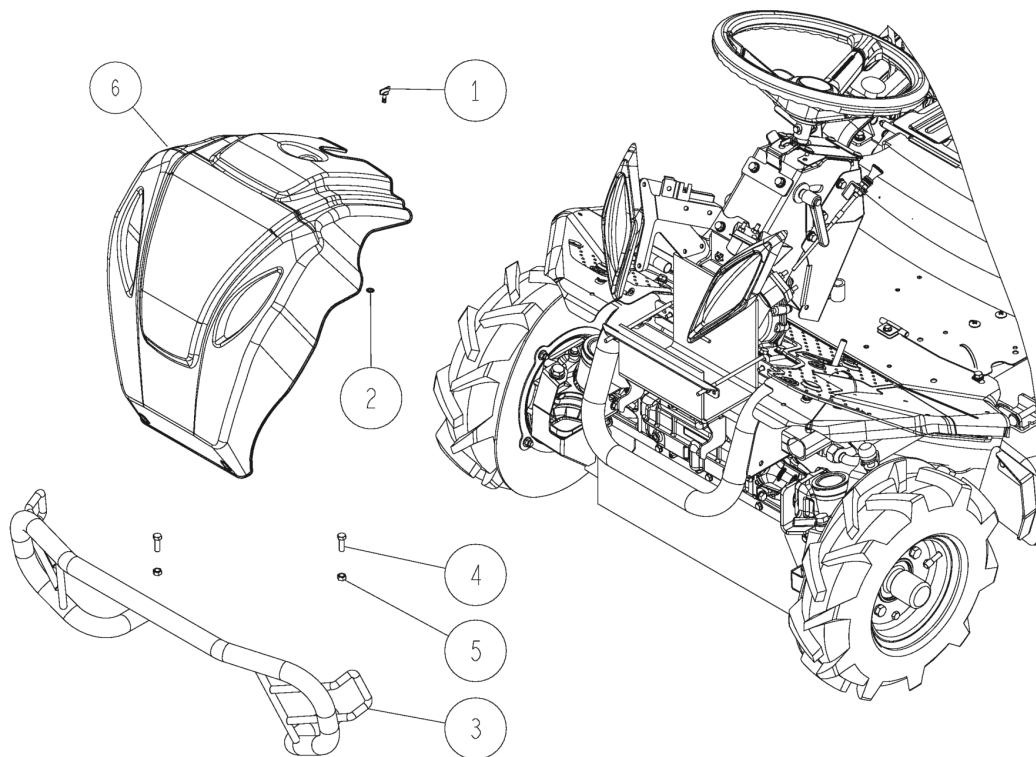

PL02571

03/2019

Number	Part Number	Name	Quantity
1	44084	FRONT COVER LOCK	1,000
2	44088	LOCK STOP	1,000
3	44276	FRONT BUMPER	1,000
4	-	-	1,000
6	44277	FRONT COVER	1,000

PL02572

03/2019

Number	Part Number	Name	Quantity
1	43984	STUD	1,000
2	44036	LEFT SIDE COVER	1,000
3	44037	RIGHT SIDE COVER	1,000
4	34308	SCREW M8X16	1,000
5	34315	NUT 8	1,000
6	34326	WASHER 8	1,000

PL02573

03/2019

Number	Part Number	Name	Quantity
1	43956	CENTERING PLATE	1,000
2	43990	RUBBER 110 MM	1,000
3	44033	CLIP SEAT COVER	1,000
4	44195	RUNNING STEP	1,000
5	44196	CENTR. RUNNING STEP	1,000
6	44204	RUNNING STEP REVET.	1,000
7	27909	WASHER 8X40X2,3	1,000
8	27319	GRIP	1,000
9	27893	SCREW HM6X20+WASHER	1,000
10	34306	SCREW M8X16	1,000
11	34309	SCREW M8X20	1,000
12	34313	NUT 6	1,000
13	34315	NUT 8	1,000

PL02389

08/2017

Number	Part Number	Name	Quantity
1	44187	REAR BUMPER	1,000
2	71064	-> 71032	1,000
3	34317	NUT 10	1,000
4	34327	WASHER 10	1,000

PL02390

08/2017

Number	Part Number	Name	Quantity
1	44212	RUBBER STOP	1,000
2	44075	BRACKET RIGHT	1,000
3	44076	FIXING CORNER TANK	1,000
4	44077	FUEL TANK	1,000
5	44096	TANK CAP	1,000
6	44080	FUEL GAUGE	1,000
7	44081	FUEL FILTER	1,000
8	44091	TANK COVER WITHE	1,000
9	44188	TANK BRACKET	1,000
10	-	-	1,000
12	34308	SCREW M8X16	1,000
13	34309	SCREW M8X20	1,000
16	34318	WASHER 6	1,000