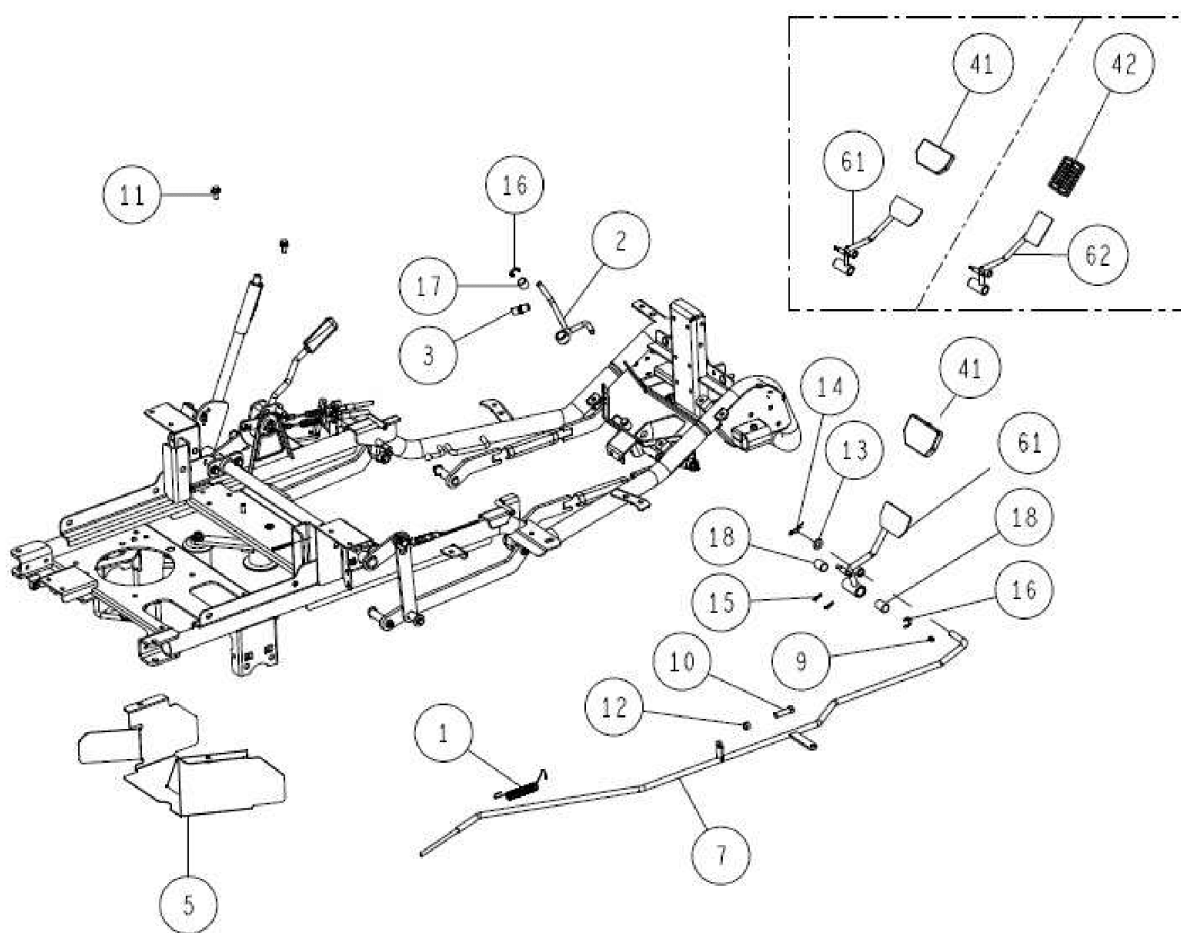

PL02393

11/2018

Number	Part Number	Name	Quantity
1	27936	SPRING	1,000
2	44010	BRAKE LOCKING LEVER	1,000
3	44011	SPRING	1,000
5	44103	BELT COVER	1,000
7	44178	BRAKE ROD	1,000
9	27246	GREASE NIPPEL	1,000
10	-	-	1,000
11	34308	SCREW M8X16	1,000
13	34320	WASHER 12	1,000
14	27566	SNAP RING 12	1,000
15	27751	SNAP PIN 6	1,000
16	27313	SNAP RING E TYPE 12	1,000
17	34343	BUSH 16-15 DU	1,000
18	27612	DU BUSH 16-25	1,000
41	44035	CAOUTCHOUC	1,000
42	27224	PEDAL RUBBER	1,000
61	44174	BRAKE PEDALE	1,000