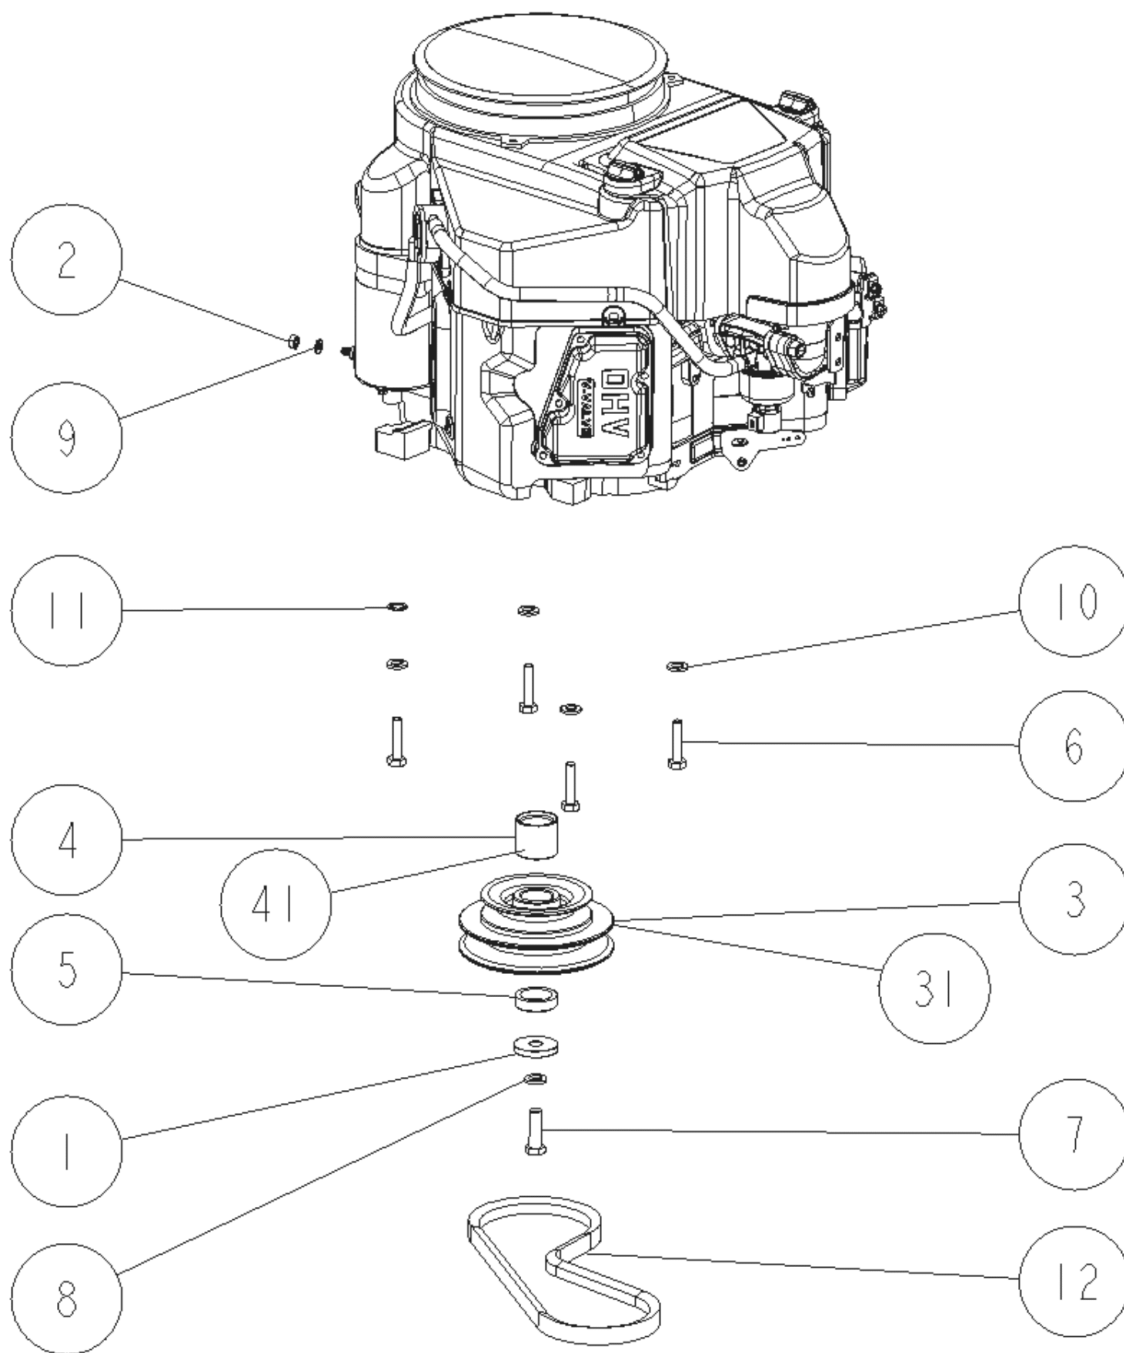

PL02436

08/2017

Number	Part Number	Name	Quantity
1	27713	WASHER 11X40X6	1,000
2	43959	NUT UNF 1/4	1,000
3	44067	ENGINE PULLEY	1,000
4	43973	PIN	1,000
5	43977	PIN	1,000
6	44020	SCREW UNC 3/8-16-38	1,000
7	34755	SCREW 7/16-35	1,000
8	34297	WASHER 7/16	1,000
9	71049	SPRING WASHER,DIN 1	1,000
10	71052	SPRING WASHER,DIN 1	1,000
11	-	-	1,000
12	27217	BELT HP2SB32	1,000
31	34107	ENGINE PULLEY	1,000
41	34175	BUSH	1,000