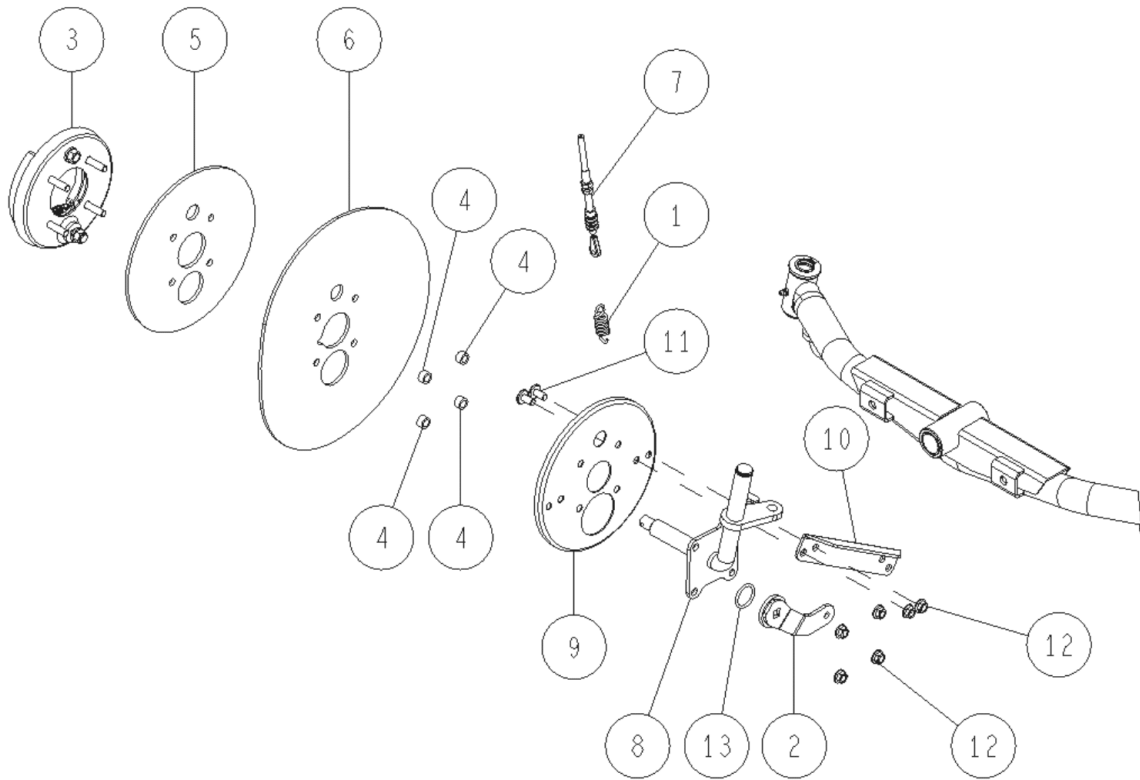

PL02418

08/2017

Number	Part Number	Name	Quantity
1	27307	SPRING	1,000
2	34638	RIGHT BRAKE LEVER	1,000
3	34641	FRONT BRAKE SHOE	1,000
4	34697	SPACER	1,000
5	34642	FRONT WHEEL COVER	1,000
6	34643	FRONT WHEEL COVER	1,000
7	34644	FRONT BRAKE CABLE	1,000
8	34679	KING PIN RIGHT	1,000
9	44042	BRAKE COVER	1,000
10	44197	BRACKET	1,000
11	27729	WELDED BOLT M8X16	1,000
12	27501	NUT FLANGE M8	1,000
13	34682	O-RING	1,000