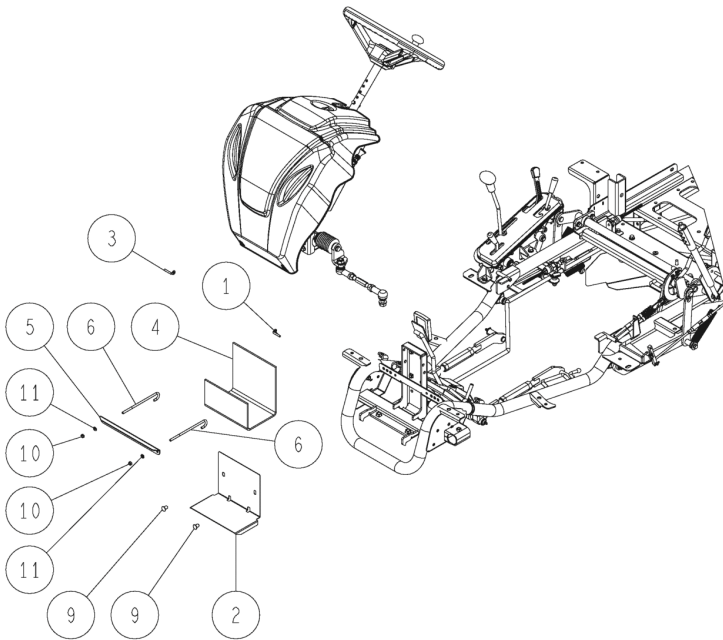

PL02617

10/2019

Number	Part Number	Name	Quantity
1	27847	BATTER.PLUS CORD230	1,000
2	44055	BATTERY BRACKET	1,000
3	44089	GROUND CABLE	1,000
4	44090	CAOUT.PROTECT.BATT.	1,000
5	44278	BATTERY FIXING	1,000
6	44279	BATTERY ROD	1,000
9	27319	GRIP	1,000
10	-	-	1,000
11	34318	WASHER 6	1,000
12	44056	BATTERY FIXING	1,000
13	27501	NUT FLANGE M8	1,000
14	44295	ELE.WIR.AK95 AK98 2	1,000
16	44294	ELEC.WIRING AK98 2	1,000