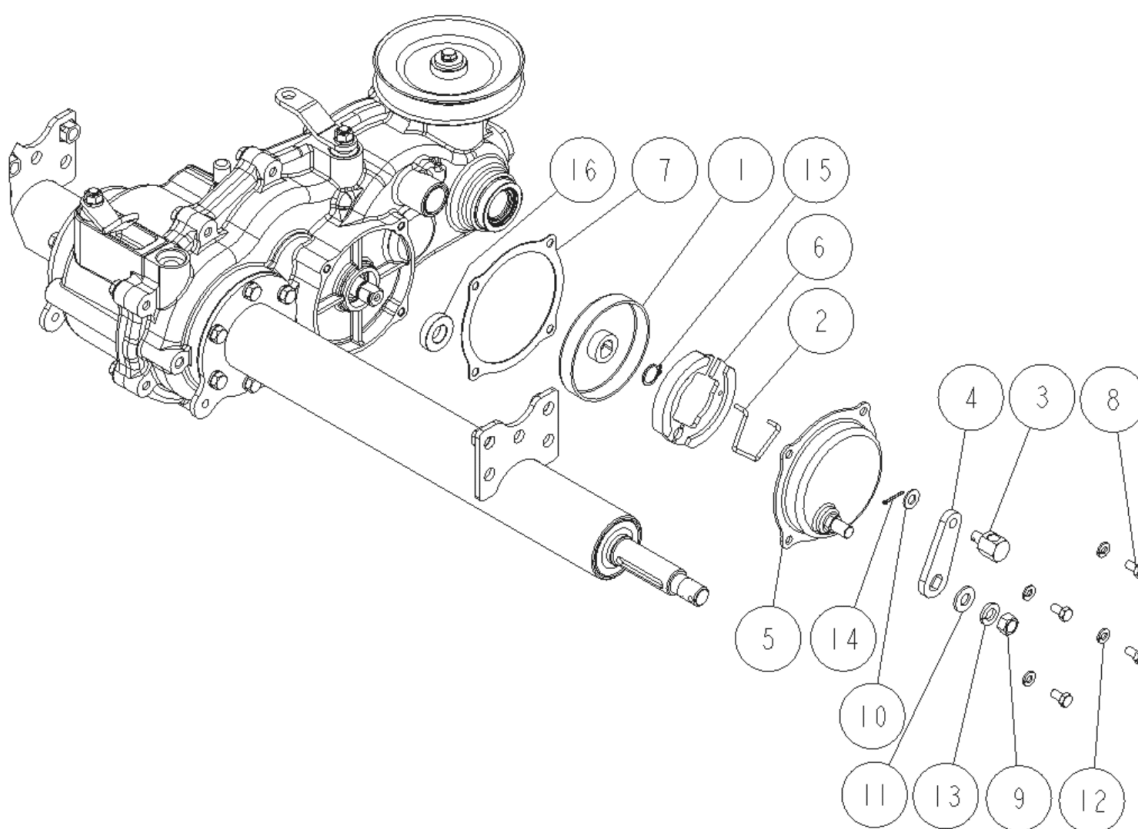

PL02394

08/2017

Number	Part Number	Name	Quantity
1	27226	RUBBER COVER 58	1,000
2	27391	RETURN SPRING	1,000
3	34102	SPRING	1,000
4	34826	PULLEY	1,000
5	34182	TENSIONNER AXLE	1,000
6	44102	TENSION.ARM BLADE	1,000
7	27364	WASHER 16X24X1	1,000
8	34317	NUT 10	1,000
9	34323	WASHER 10	1,000
10	71052	SPRING WASHER,DIN 1	1,000
11	34339	CIRCLIP 15	1,000
12	27365	SNAP RING 16	1,000
13	71039	CIRCLIP,DIN 427 35X	1,000
14	25112	BALL BEARING,6202 S	1,000
15	27612	DU BUSH 16-25	1,000

PL02618

10/2019

Number	Part Number	Name	Quantity
1	27314	HARNESS CLIP	1,000
2	43972	RUBBER 20MM	1,000
3	44057	BELT COVER	1,000
7	34309	SCREW M8X20	1,000

PL02401

08/2017

Number	Part Number	Name	Quantity
1	34593	CUT.HEIGHT ADJUSTM.	1,000
2	34591	NUT M16 LEFT	1,000
3	44025	ARM FRONT LEFT	1,000
4	44027	FRONT RIGHT ARM	1,000
5	44030	REAR LEFT ARM	1,000
6	44032	REAR RIGHT ARM	1,000
7	34598	NUT M16	1,000
8	44031	FRONT RIGHT ARM CPL	1,000
9	44029	FRONT LEFT ARM CPLT	1,000

PL02402

08/2017

Number	Part Number	Name	Quantity
1	27307	SPRING	1,000
2	27844	FAN COVER	1,000
3	27843	FAN COVER SETTING	1,000
4	27712	WHEEL BOS DUST SEAL	1,000
5	34837	WHEEL CAP 75MM	1,000
6	34264	R. REAR WHEEL AV98	1,000
7	34265	LEFT REAR WHEELAV98	1,000
8	34269	SCREW M10X25	1,000
9	44043	REAR DECK FIXING	1,000
10	27437	WASHER 16X40X4,5	1,000
11	-	-	1,000
13	27501	NUT FLANGE M8	1,000
14	27435	NUT M16	1,000
15	71343	SPRING WASHER A8	1,000
16	27436	SPRING WASHER	1,000
17	34332	PIN 3.5X35	1,000
18	27556	KEY 7X50	1,000

PL02404

08/2017

Number	Part Number	Name	Quantity
1	27453	BRAKE DRUM (PA-7)	1,000
2	34285	SPRING	1,000
3	27820	BRAKE JOINT	1,000
4	-	-	1,000
6	27455	BRAKE SHOE SET	1,000
7	43991	GASKET	1,000
8	27457	HEXA.SCREW M6X12 8T	1,000
9	9017	NUT HM10	1,000
10	34319	WASHER 8X18X1,6	1,000
11	34321	WASHER 10X21X2	1,000
12	71049	SPRING WASHER,DIN 1	1,000
13	71052	SPRING WASHER,DIN 1	1,000
14	27337	SPLINT PIN 2X15	1,000
15	34339	CIRCLIP 15	1,000
16	27818	OIL SEAL UE 15X30X7	1,000