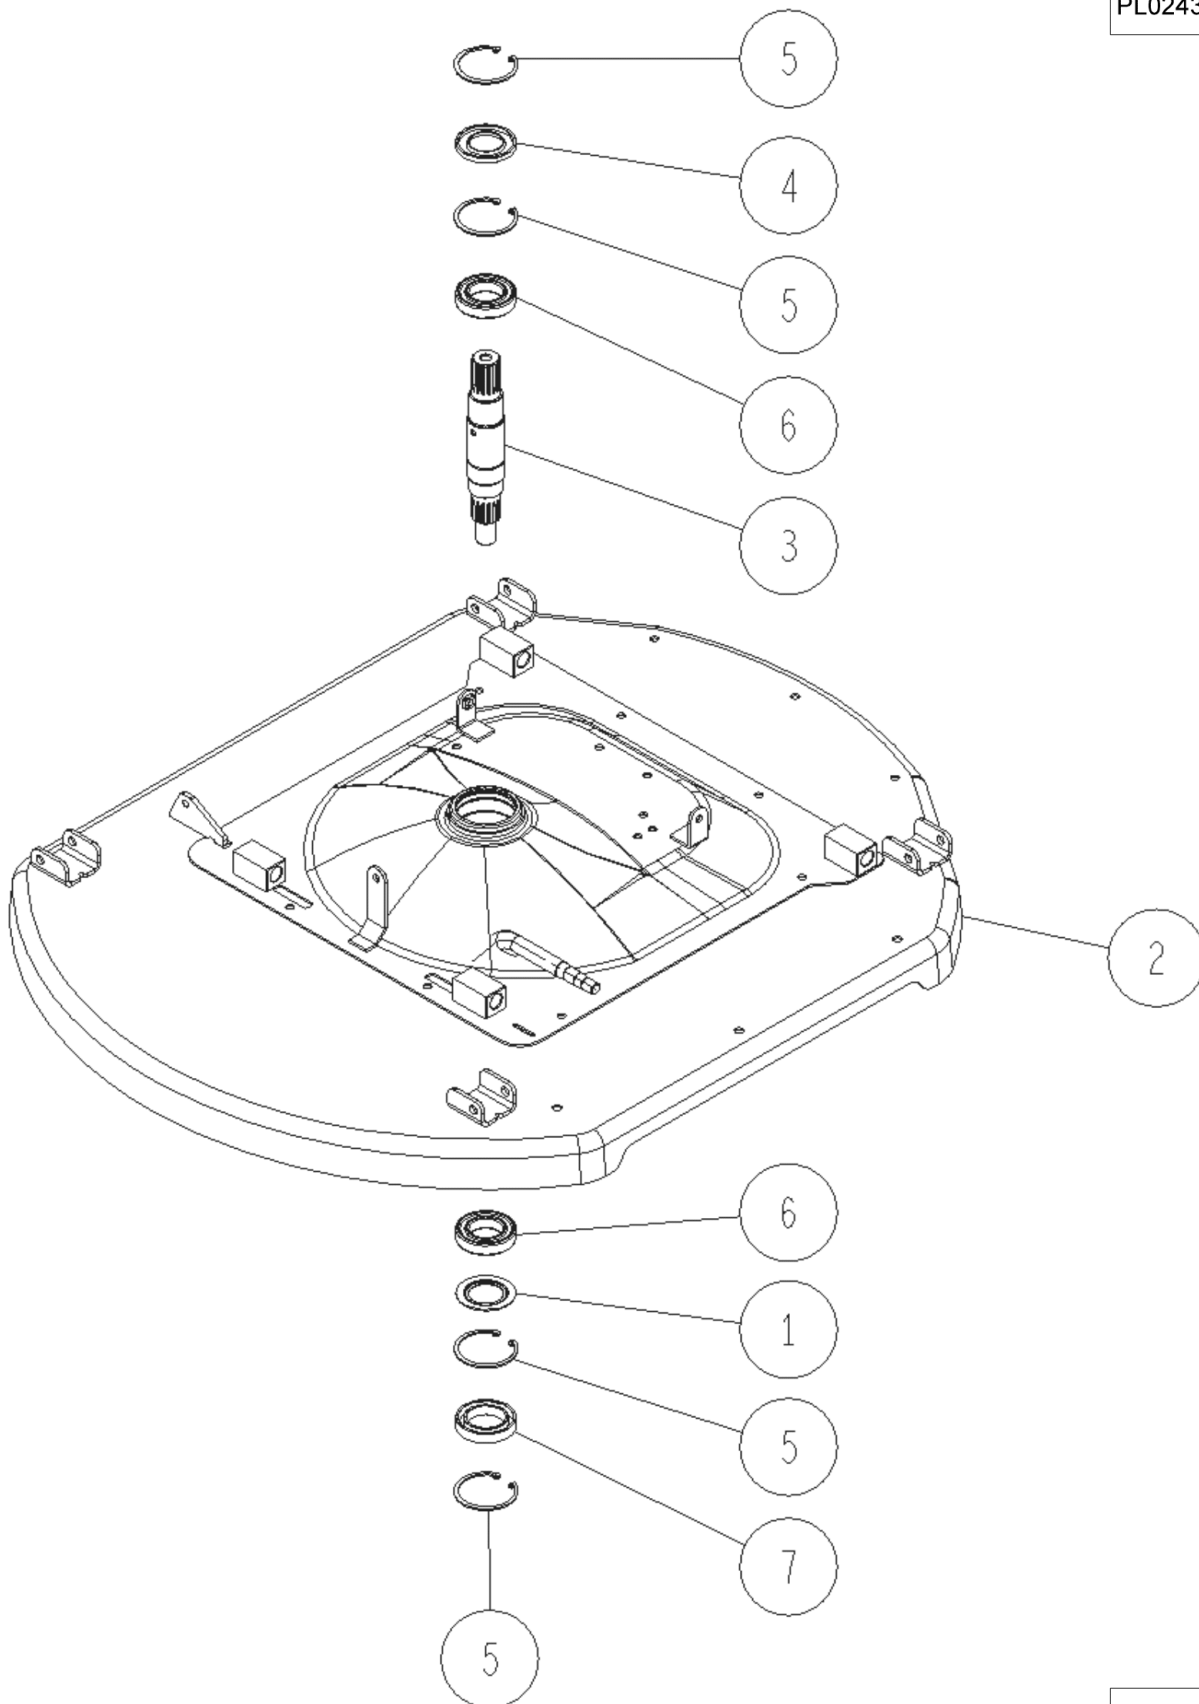

PL02430

08/2017

Number	Part Number	Name	Quantity
1	27565	DUST COVER	1,000
2	44028	CUTTING DECK	1,000
3	44073	AXLE	1,000
4	27254	OIL SEAL UE35.62.10	1,000
5	27397	SNAP RING 62	1,000
6	24832	BEARING 6007-2RS1	1,000
7	27255	OIL SEAL AP40.62.12	1,000