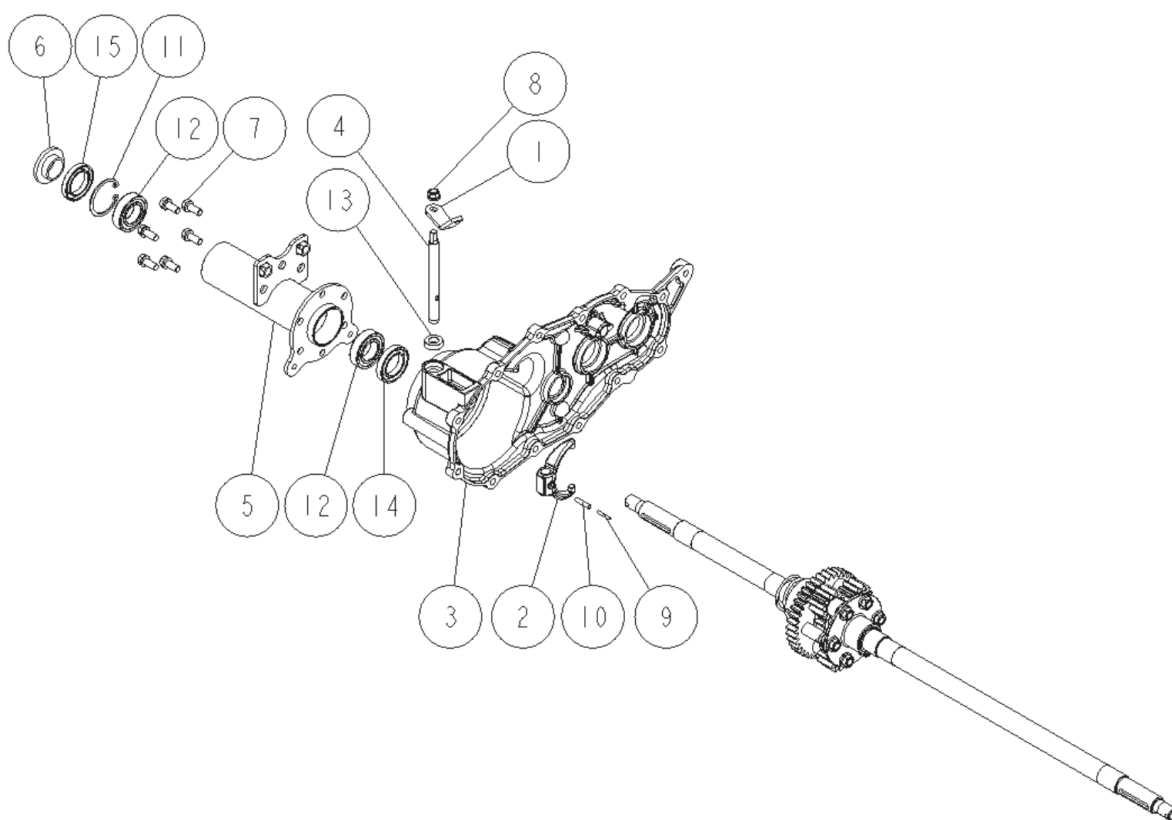

PL02406

08/2017

Number	Part Number	Name	Quantity
1	27803	SPRING 1,4	1,000
2	27791	TRANSMIS.CASE LEFT	1,000
3	27793	A AXLE	1,000
4	27795	20T SPIR.MITA GEAR	1,000
5	27800	SWING ARM	1,000
6	27804	SHIFT SPRING HOLDER	1,000
7	34586	PULLEY	1,000
8	27805	TAB TIGHT M6X14	1,000
9	27830	HEX.TAP TIGHT M8X25	1,000
10	27220	WASHER 6,5X22X3,2	1,000
11	-	-	1,000
12	71049	SPRING WASHER,DIN 1	1,000
13	27794	KEY 5X16	1,000
14	27796	KEY 5X20	1,000
15	27376	SNAP RING 17	1,000
16	27797	SNAP RING 42	1,000
17	34536	BEARING	1,000
18	27802	STEEL BALL D.8	1,000
19	27798	OIL SEAL 20X42X8	1,000

PL02407

08/2017

Number	Part Number	Name	Quantity
1	27809	20T SPIRAL MIT GEAR	1,000
2	27808	B AXLE	1,000
3	27810	C AXLE	1,000
4	27812	C AXLE COLLAR 9	1,000
5	27811	SHIFT GEAR 22-28	1,000
6	27815	BRAKE SHAFT	1,000
7	27814	BRAKE SHAFT 40TGEAR	1,000
8	27816	BRAKE SHAFT 34TGEAR	1,000
9	27821	D AXLE 37T GEAR	1,000
10	27817	BRAKE SHAFT COLLAR8	1,000
11	27801	SHIFT FORK	1,000
12	34116	AXLE (D)	1,000
13	27813	WASHER 15X24X1	1,000
14	27651	BEARING 6004	1,000
15	40465	BEARING 6202	1,000
16	27649	BEARING 6203	1,000

PL02408

08/2017

Number	Part Number	Name	Quantity
1	27500	DIFFERENT.LOCK ARM	1,000
2	27464	FORK	1,000
3	27792	TRANSMIS.CASE RIGHT	1,000
4	27822	DIF.LOCK FORK SHAFT	1,000
5	34118	RIGHT SHAFT CASE	1,000
6	27441	OIL SEAL AP 30X47X7	1,000
7	27446	SCREW 8X20 + WASHER	1,000
8	34315	NUT 8	1,000
9	27824	SPRING PIN 3X20	1,000
10	27465	SPRING PIN 5X22	1,000
11	27442	SNAP RING 47	1,000
12	27653	BEARING 6005	1,000
13	27806	OIL SEAL 12X22X7	1,000
14	34345	GASKET 28.47.8	1,000
15	34346	GASKET 30.47.7	1,000