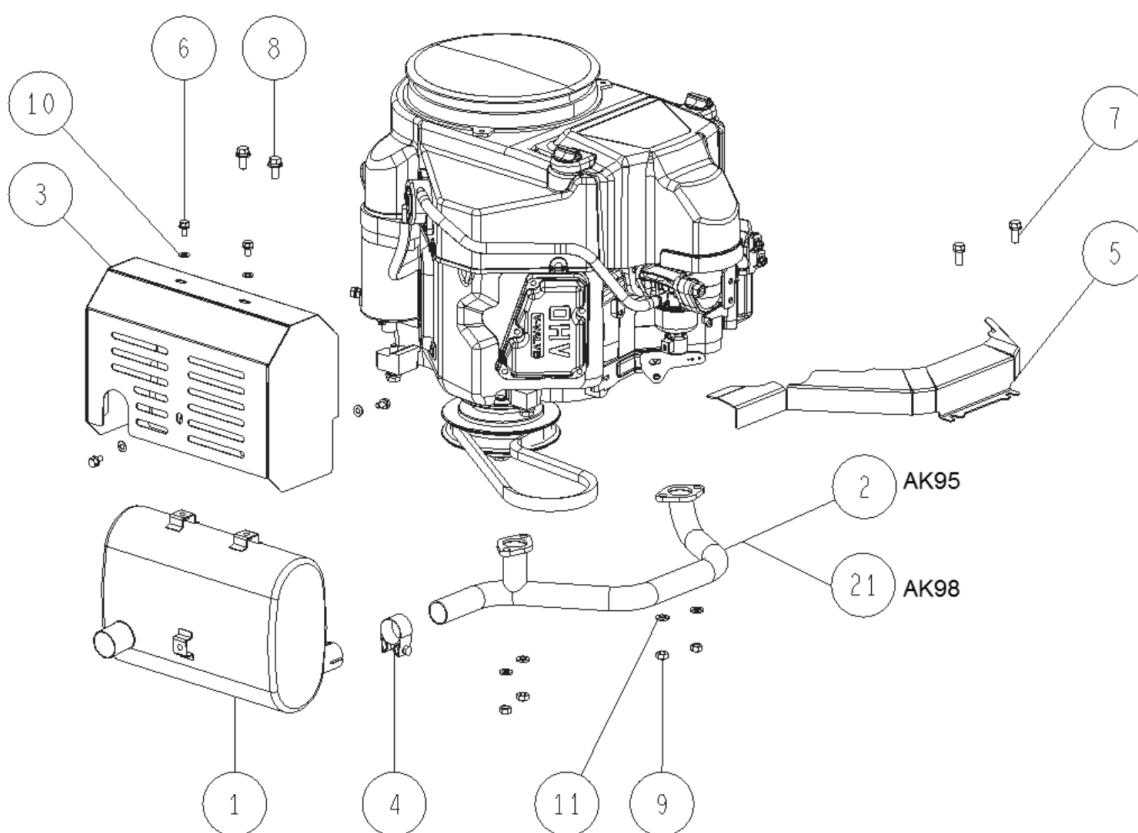

PL02435

08/2017

Number	Part Number	Name	Quantity
1	44016	MUFFLER	1,000
2	44062	EXHAUST COLLECTOR	1,000
3	44018	HOT PROTECTION	1,000
4	44034	KLAMP MUFFLER	1,000
5	44101	HEAT PROTECTION	1,000
6	-	-	1,000
8	34309	SCREW M8X20	1,000
11	71343	SPRING WASHER A8	1,000
21	44017	MUFFLER COLLECTOR	1,000