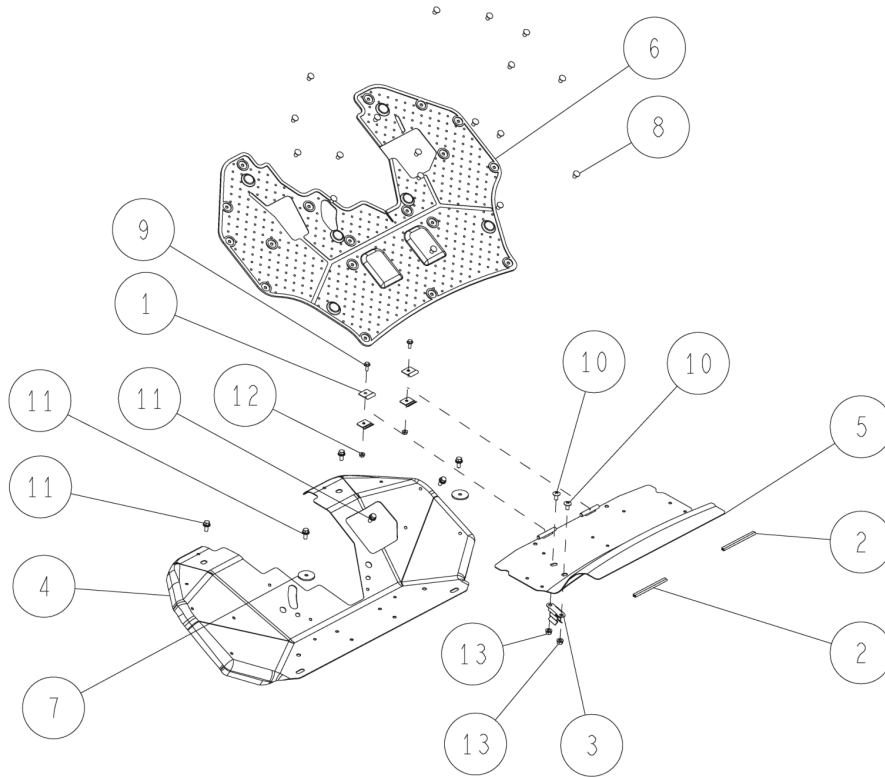

PL02571

03/2019

Number	Part Number	Name	Quantity
1	44084	FRONT COVER LOCK	1,000
2	44088	LOCK STOP	1,000
3	44276	FRONT BUMPER	1,000
4	-	-	1,000
6	44277	FRONT COVER	1,000

PL02572

03/2019

Number	Part Number	Name	Quantity
1	43984	STUD	1,000
2	44036	LEFT SIDE COVER	1,000
3	44037	RIGHT SIDE COVER	1,000
4	34308	SCREW M8X16	1,000
5	34315	NUT 8	1,000
6	34326	WASHER 8	1,000

PL02573

03/2019

Number	Part Number	Name	Quantity
1	43956	CENTERING PLATE	1,000
2	43990	RUBBER 110 MM	1,000
3	44033	CLIP SEAT COVER	1,000
4	44195	RUNNING STEP	1,000
5	44196	CENTR. RUNNING STEP	1,000
6	44204	RUNNING STEP REVET.	1,000
7	27909	WASHER 8X40X2,3	1,000
8	27319	GRIP	1,000
9	27893	SCREW HM6X20+WASHER	1,000
10	34306	SCREW M8X16	1,000
11	34309	SCREW M8X20	1,000
12	34313	NUT 6	1,000
13	34315	NUT 8	1,000

PL02389

08/2017

Number	Part Number	Name	Quantity
1	44187	REAR BUMPER	1,000
2	71064	-> 71032	1,000
3	34317	NUT 10	1,000
4	34327	WASHER 10	1,000

PL02390

08/2017

Number	Part Number	Name	Quantity
1	44212	RUBBER STOP	1,000
2	44075	BRACKET RIGHT	1,000
3	44076	FIXING CORNER TANK	1,000
4	44077	FUEL TANK	1,000
5	44096	TANK CAP	1,000
6	44080	FUEL GAUGE	1,000
7	44081	FUEL FILTER	1,000
8	44091	TANK COVER WITHE	1,000
9	44188	TANK BRACKET	1,000
10	-	-	1,000
12	34308	SCREW M8X16	1,000
13	34309	SCREW M8X20	1,000
16	34318	WASHER 6	1,000

PL02394

08/2017

Number	Part Number	Name	Quantity
1	27226	RUBBER COVER 58	1,000
2	27391	RETURN SPRING	1,000
3	34102	SPRING	1,000
4	34826	PULLEY	1,000
5	34182	TENSIONNER AXLE	1,000
6	44102	TENSION.ARM BLADE	1,000
7	27364	WASHER 16X24X1	1,000
8	34317	NUT 10	1,000
9	34323	WASHER 10	1,000
10	71052	SPRING WASHER,DIN 1	1,000
11	34339	CIRCLIP 15	1,000
12	27365	SNAP RING 16	1,000
13	71039	CIRCLIP,DIN 427 35X	1,000
14	25112	BALL BEARING,6202 S	1,000
15	27612	DU BUSH 16-25	1,000