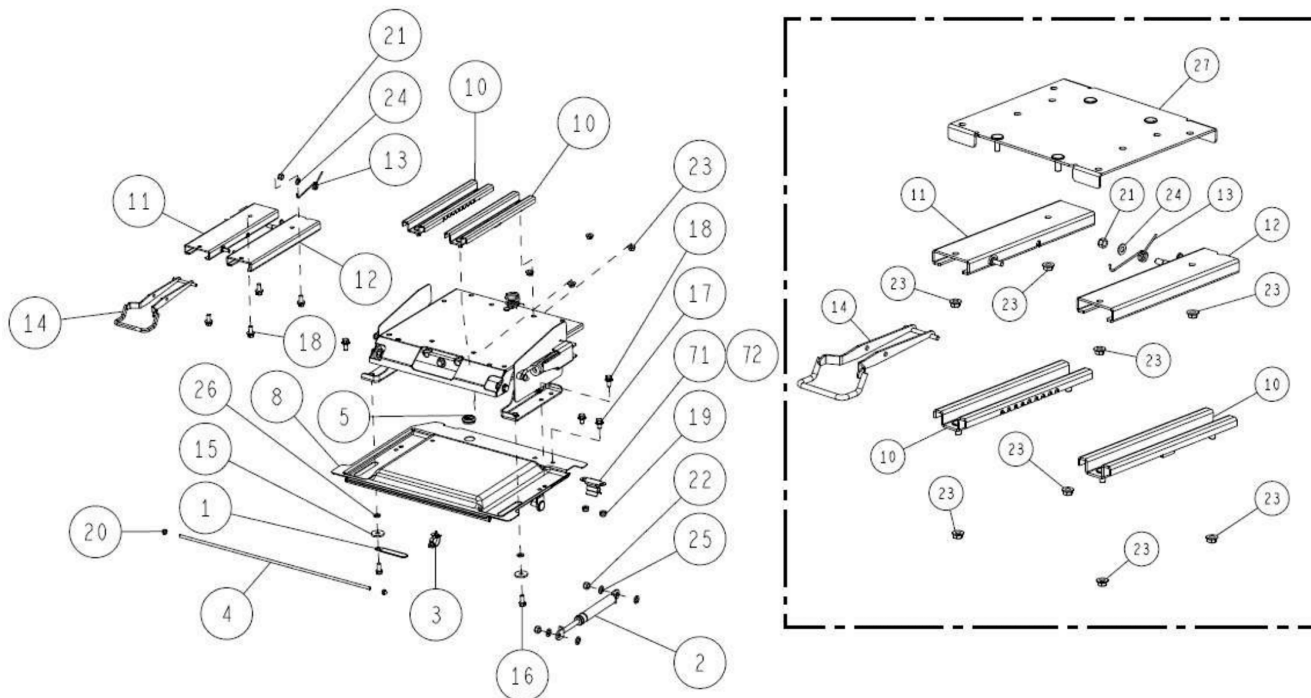

PL02553

11/2018

Number	Part Number	Name	Quantity
1	27314	HARNESS CLIP	1,000
2	27695	GAS SPRING KMF50-40	1,000
3	43960	CLIP CT 339	1,000
4	34160	SEAT BRACKET AXLE	1,000
5	34246	PROTECTION D.24	1,000
8	44054	SEAT BRACKET	1,000
10	44233	SEAT GUIDE	1,000
11	44234	SEAT GUIDE	1,000
12	44235	SEAT GUIDE	1,000
13	44236	SPRING	1,000
14	44237	SEAT GUIDE LEVER	1,000
15	-	-	1,000
17	34308	SCREW M8X16	1,000
18	34309	SCREW M8X20	1,000
19	34315	NUT 8	1,000
23	27501	NUT FLANGE M8	1,000
24	34319	WASHER 8X18X1,6	1,000
25	27322	WASHER 10	1,000
26	71343	SPRING WASHER A8	1,000
27	44240	BRACKET	1,000
71	44033	CLIP SEAT COVER	1,000
72	44232	CLIP	1,000