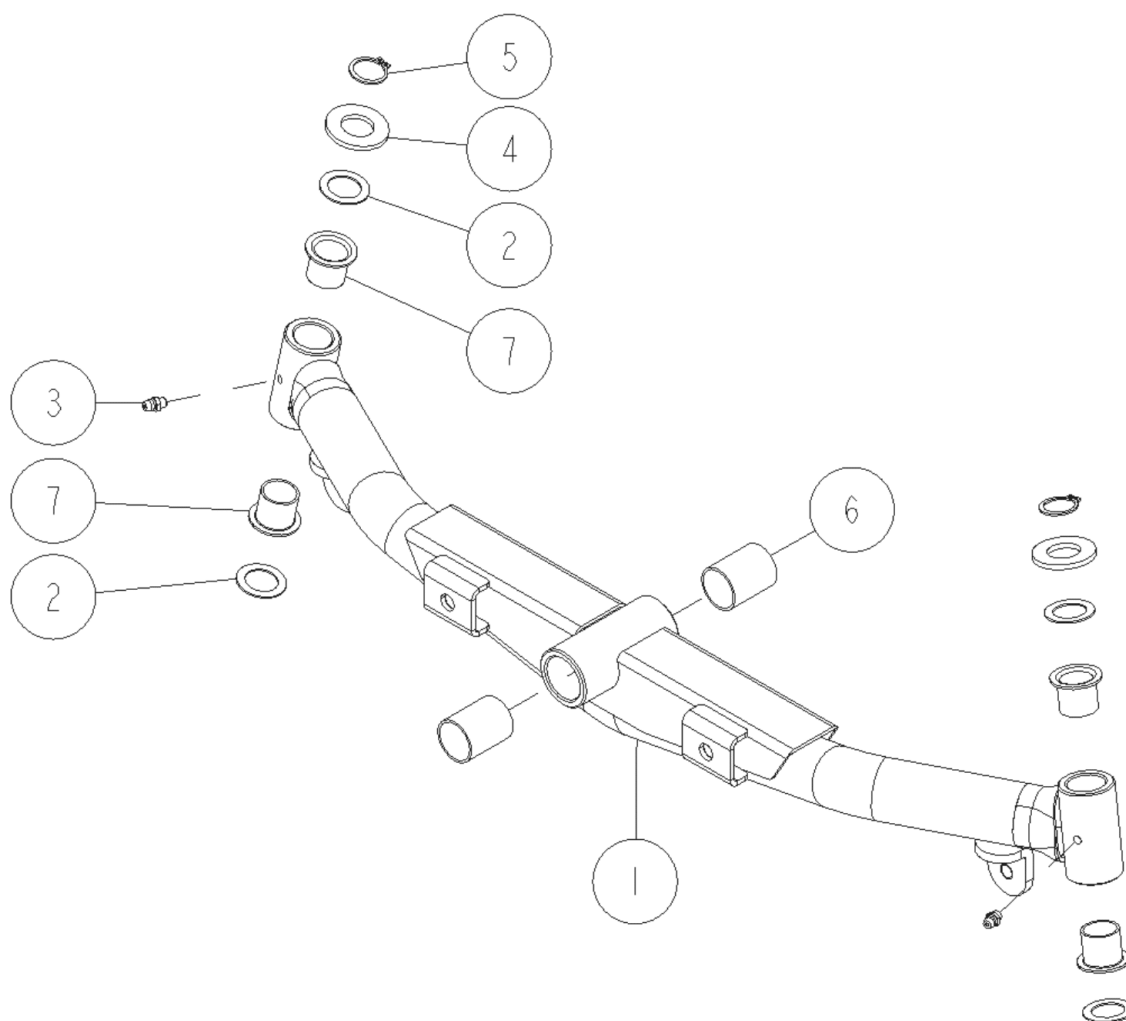

PL02420

08/2017

Number	Part Number	Name	Quantity
1	44100	FRONT AXLE AK88	1,000
2	27356	WASHER 20X30X1	1,000
3	27246	GREASE NIPPEL	1,000
4	34295	WASHER M20X38X3.2	1,000
5	27553	SNAP RING 20	1,000
6	27660	DU BUSH 25.35	1,000
7	27214	DU BUSH	1,000