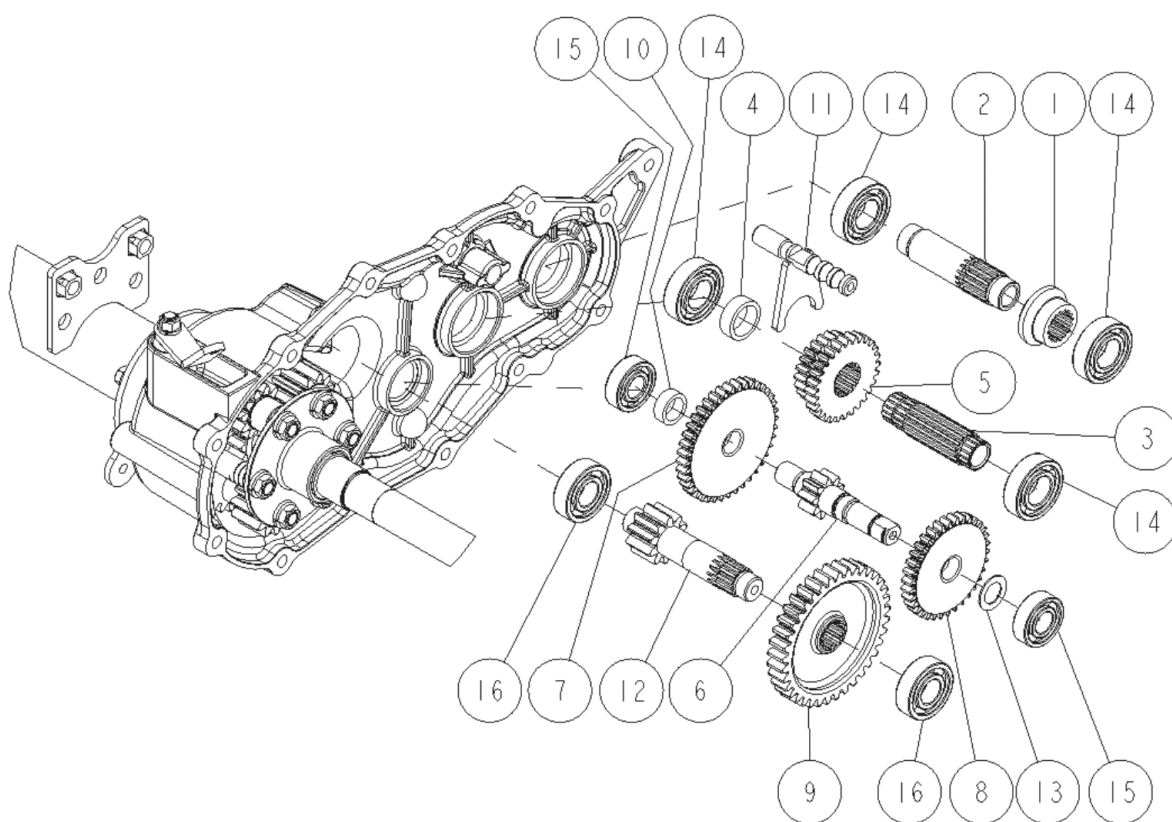

PL02407

08/2017

Number	Part Number	Name	Quantity
1	27809	20T SPIRAL MIT GEAR	1,000
2	27808	B AXLE	1,000
3	27810	C AXLE	1,000
4	27812	C AXLE COLLAR 9	1,000
5	27811	SHIFT GEAR 22-28	1,000
6	27815	BRAKE SHAFT	1,000
7	27814	BRAKE SHAFT 40TGEAR	1,000
8	27816	BRAKE SHAFT 34TGEAR	1,000
9	27821	D AXLE 37T GEAR	1,000
10	27817	BRAKE SHAFT COLLAR8	1,000
11	27801	SHIFT FORK	1,000
12	34116	AXLE (D)	1,000
13	27813	WASHER 15X24X1	1,000
14	27651	BEARING 6004	1,000
15	40465	BEARING 6202	1,000
16	27649	BEARING 6203	1,000