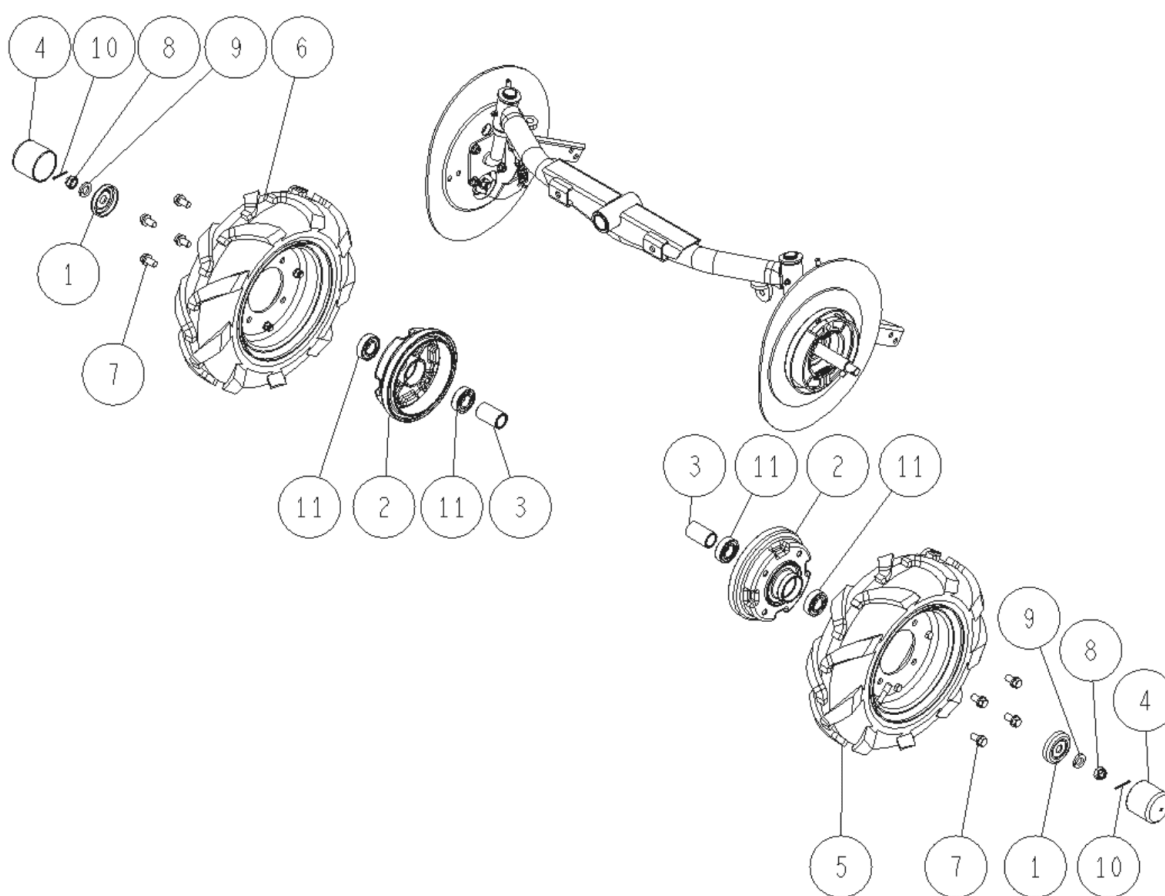

PL02394

08/2017

Number	Part Number	Name	Quantity
1	27226	RUBBER COVER 58	1,000
2	27391	RETURN SPRING	1,000
3	34102	SPRING	1,000
4	34826	PULLEY	1,000
5	34182	TENSIONNER AXLE	1,000
6	44102	TENSION.ARM BLADE	1,000
7	27364	WASHER 16X24X1	1,000
8	34317	NUT 10	1,000
9	34323	WASHER 10	1,000
10	71052	SPRING WASHER,DIN 1	1,000
11	34339	CIRCLIP 15	1,000
12	27365	SNAP RING 16	1,000
13	71039	CIRCLIP,DIN 427 35X	1,000
14	25112	BALL BEARING,6202 S	1,000
15	27612	DU BUSH 16-25	1,000

PL02414

08/2017

Number	Part Number	Name	Quantity
1	27423	BEARING COVER	1,000
2	34284	SCREW M8X18	1,000
3	27611	STEER.GEARBOX ASSY	1,000
4	27230	STEERING BOOTS	1,000
5	34167	ADJUST ROD	1,000
6	34230	RIGH.STEERING ELBOW	1,000
7	34231	LEFT STEERING ELBOW	1,000
8	34232	NUT M12 P1.25	1,000
9	34247	NUT M12 LEFT	1,000
10	44183	BRACKET	1,000
11	34311	SCREW M10X25	1,000
12	34316	NUT M12	1,000

PL02415

08/2017

Number	Part Number	Name	Quantity
1	27661	CENTER PIN	1,000
2	-	-	1,000
3	44058	FRONT AXLE BRACKET	1,000
4	27246	GREASE NIPPEL	1,000
7	27353	SPRING WASHER A12	1,000

PL02416

08/2017

Number	Part Number	Name	Quantity
1	34211	UP.R.RUB FLAP.BRACK	1,000
2	44012	FIXING PLATE	1,000
3	44013	UPPER FLAPPER	1,000
4	44014	FIXING PLATE	1,000
5	44015	FRONT FLAPPER	1,000
6	44106	FRONT GUARD	1,000
7	44107	FOOT PROTECTION	1,000
8	34298	SCREW M6X16	1,000
9	34302	SCREW M6X15	1,000
10	-	-	1,000
12	27370	NUT FLANGE M6	1,000
13	27231	COUNTER NUT M10X150	1,000
14	34317	NUT 10	1,000
15	34323	WASHER 10	1,000

PL02417

08/2017

Number	Part Number	Name	Quantity
1	27667	FR.WHEEL DUST COVER	1,000
2	34635	WHEEL BOSS	1,000
3	34636	BUSH	1,000
4	34255	WHEEL CAP	1,000
5	27236	LEFT FRONT WHEEL	1,000
6	27237	RIGHT FRONT WHEEL	1,000
7	27323	HEG.S.HM10X20+SPRIN	1,000
8	34378	NUT SLOTTED	1,000
9	27358	WASHER	1,000
10	27668	SPLIT PIN 2,5X25	1,000
11	27651	BEARING 6004	1,000